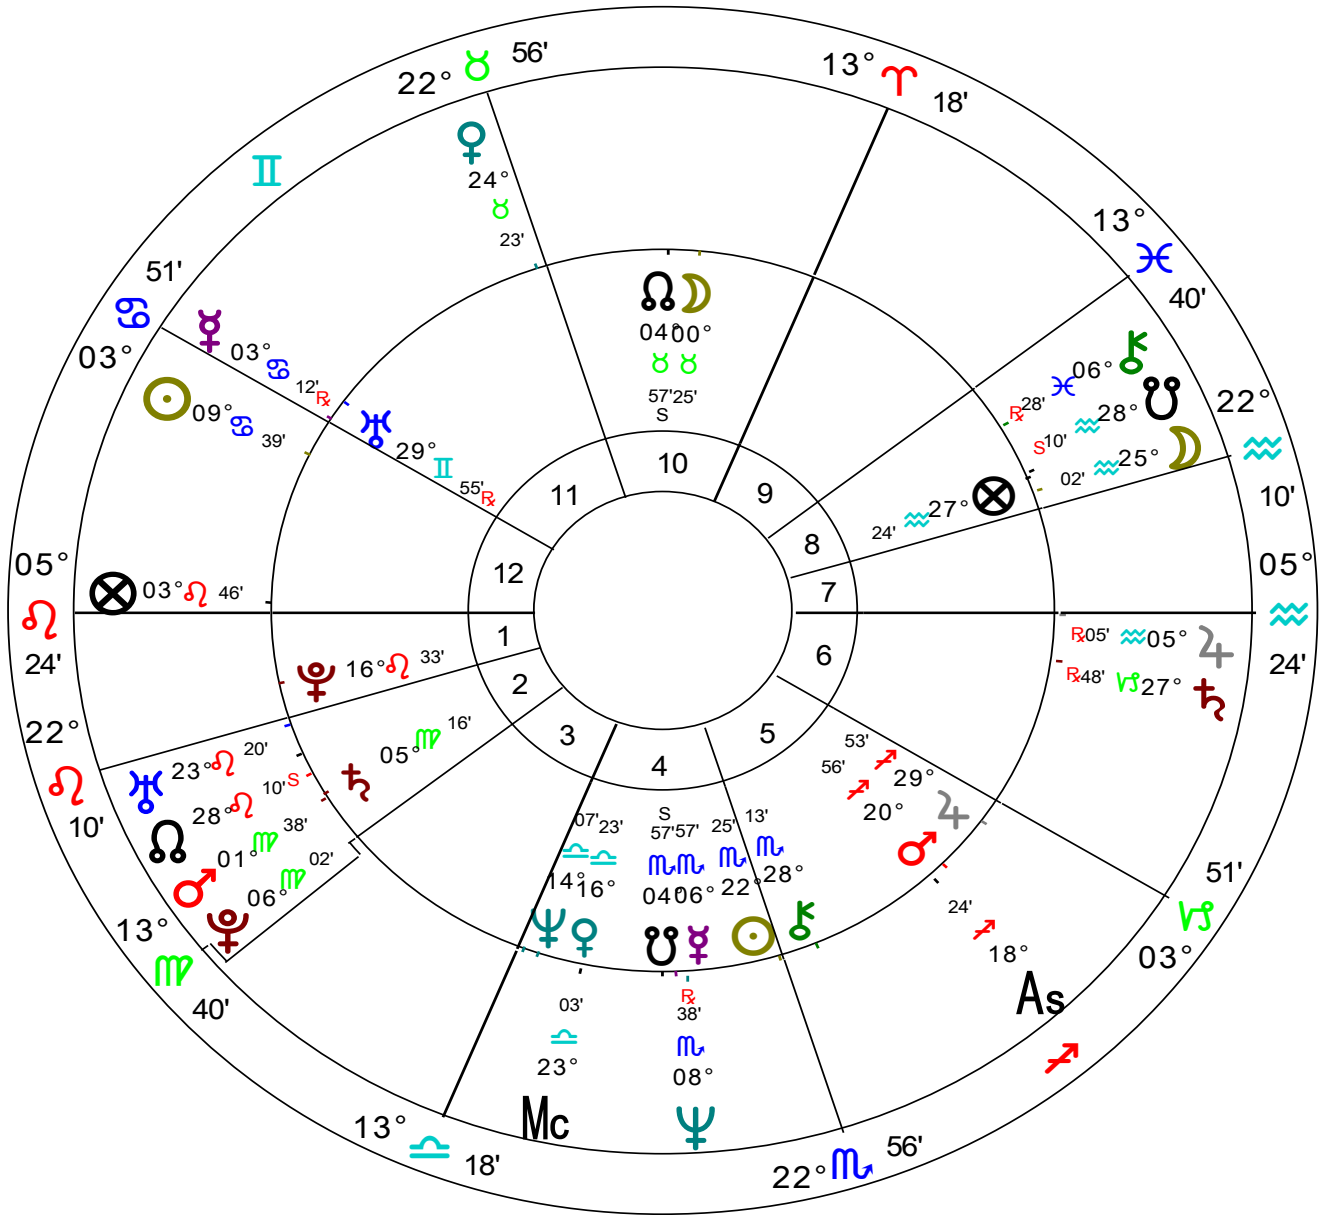

Queen Elizabeth II

Natal Chart
Apr 21 1926, Wed
2:40 am -1:00
London, England
51°N30' 000°W10'
Geocentric
Tropical
Placidus
True Node
Rating: AA

ChartWheel Created by:
Dr. Loretta Standley
www.DrStandley.com
DrStandley@aol.com
314-420-5099

Princess Maragret

Natal Chart
Aug 21 1930, Thu
9:22 pm BST -1:00
Glamis, Scotland
56°N36' 003°W00'

Geocentric
Tropical
Placidus
True Node

Chart Wheel Created by:
Dr. Loretta Standley
www.DrStandley.com
DrStandley@aol.com
314-420-5099

Tropical

Placidus

True Node

Rating: A

ChartWheel Created by:

Dr. Loretta Standley

www.DrStandley.com

DrStandley@aol.com

ChartWheel Created by:
 Dr. Loretta Standley
 www.DrStandley.com
 DrStandley@aol.com
 314-420-5099

**Prince William
Natal Chart**

Jun 21 1982, Mon
9:03 pm BST -1:00
London, UK
51°N30' 000°W10'

*Geocentric
Tropical
Placidus
True Node*