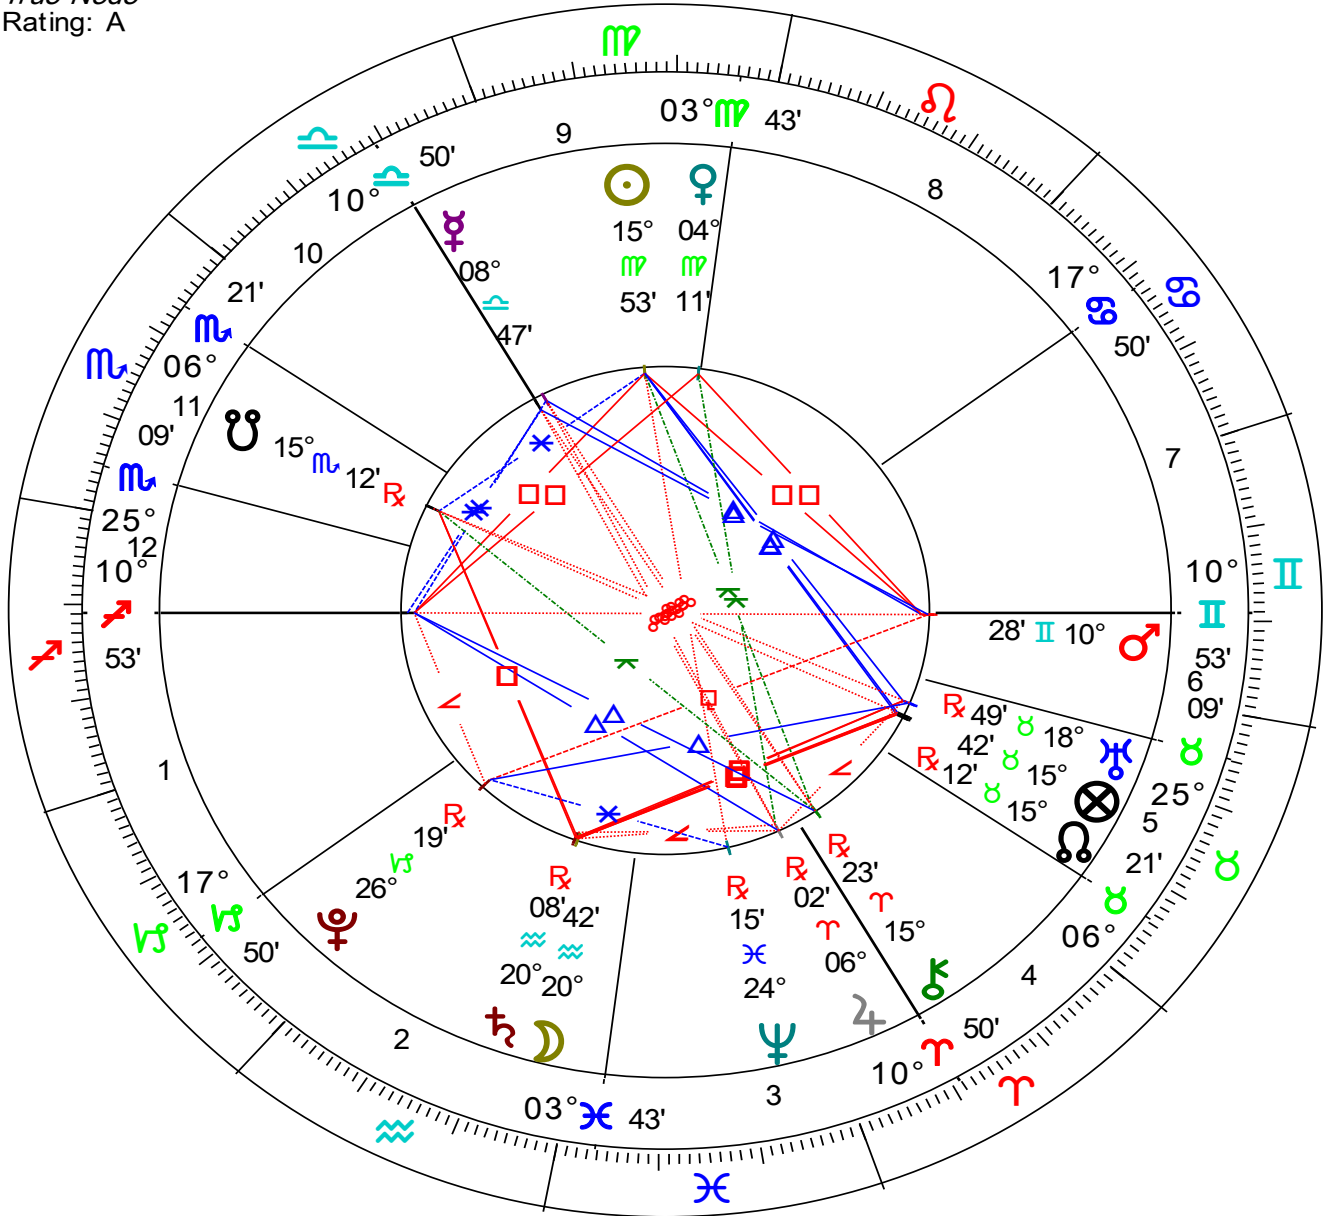

Queen Elizabeth II

Natal Chart
Apr 21 1926, Wed
2:40 am -1:00
London, England
51°N30' 000°W10'
Geocentric
Tropical
Placidus
True Node
Rating: AA

ChartWheel Created by:
Dr. Loretta Standley
www.DrStandley.com
DrStandley@aol.com
314-420-5099

Queen Elizabeth Death

Natal Chart
Sep 8 2022, Thu
1:30 pm UT +0:00
Buckingham Palace
51°N30' 000°W08'
Geocentric
Tropical
Placidus
True Node
Rating: A

ChartWheel Created by:
Dr. Loretta Standley
www.DrStandley.com
DrStandley@aol.com
314-420-5099

Princess Maragret

Natal Chart
Aug 21 1930, Thu
9:22 pm BST -1:00
Glamis, Scotland
56°N36' 003°W00'

Geocentric
Tropical
Placidus
True Node

Chart Wheel Created by:
Dr. Loretta Standley
www.DrStandley.com
DrStandley@aol.com
314-420-5099