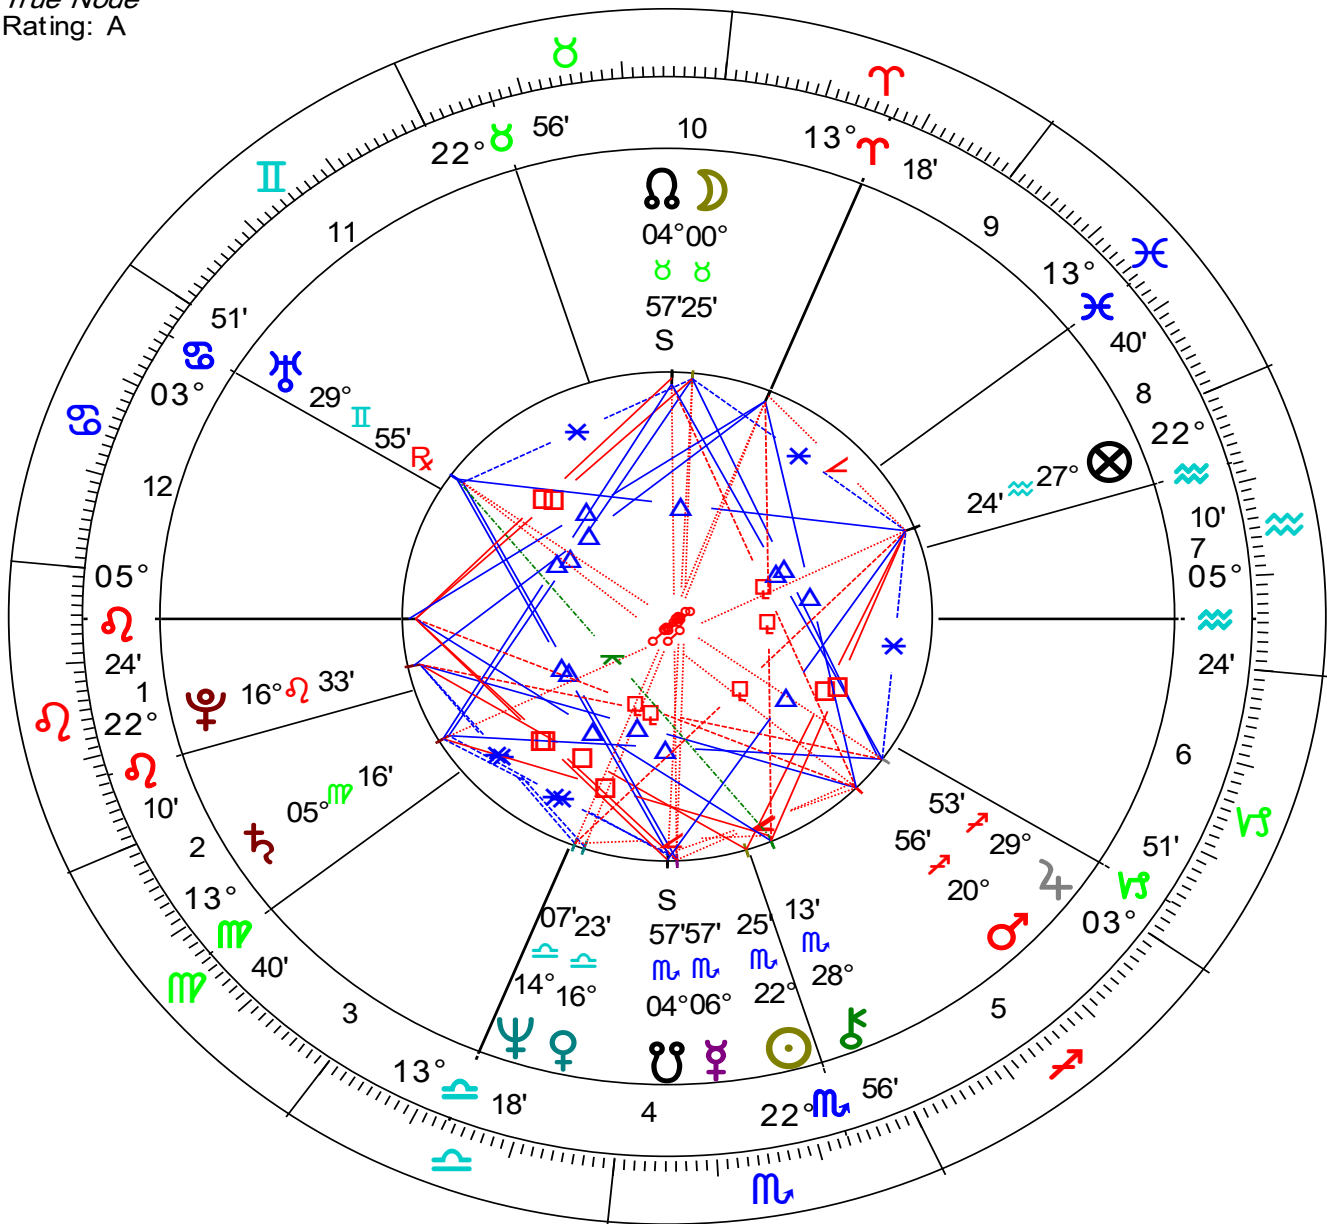

Queen Elizabeth II

Natal Chart
Apr 21 1926, Wed
2:40 am -1:00
London, England
51°N30' 000°W10'
Geocentric
Tropical
Placidus
True Node
Rating: AA

ChartWheel Created by:
Dr. Loretta Standley
www.DrStandley.com
DrStandley@aol.com
314-420-5099

Queen Elizabeth Death

Natal Chart
Sep 8 2022, Thu
1:30 pm UT +0:00
Buckingham Palace
51°N30' 000°W08'
Geocentric
Tropical
Placidus
True Node
Rating: A

ChartWheel Created by:
Dr. Loretta Standley
www.DrStandley.com
DrStandley@aol.com
314-420-5099

Princess Maragret

Natal Chart
Aug 21 1930, Thu
9:22 pm BST -1:00
Glamis, Scotland
56°N36' 003°W00'

Geocentric
Tropical
Placidus
True Node

Chart Wheel Created by:
Dr. Loretta Standley
www.DrStandley.com
DrStandley@aol.com
314-420-5099

Prince of Wales, Charles

Natal Chart
Nov 14 1948, Sun
9:14 pm +0:00
Buckingham Palace
51°N30' 000°W08'
Geocentric
Tropical
Placidus
True Node
Rating: A

ChartWheel Created by:
Dr. Loretta Standley
www.DrStandley.com
DrStandley@aol.com
314-420-5099