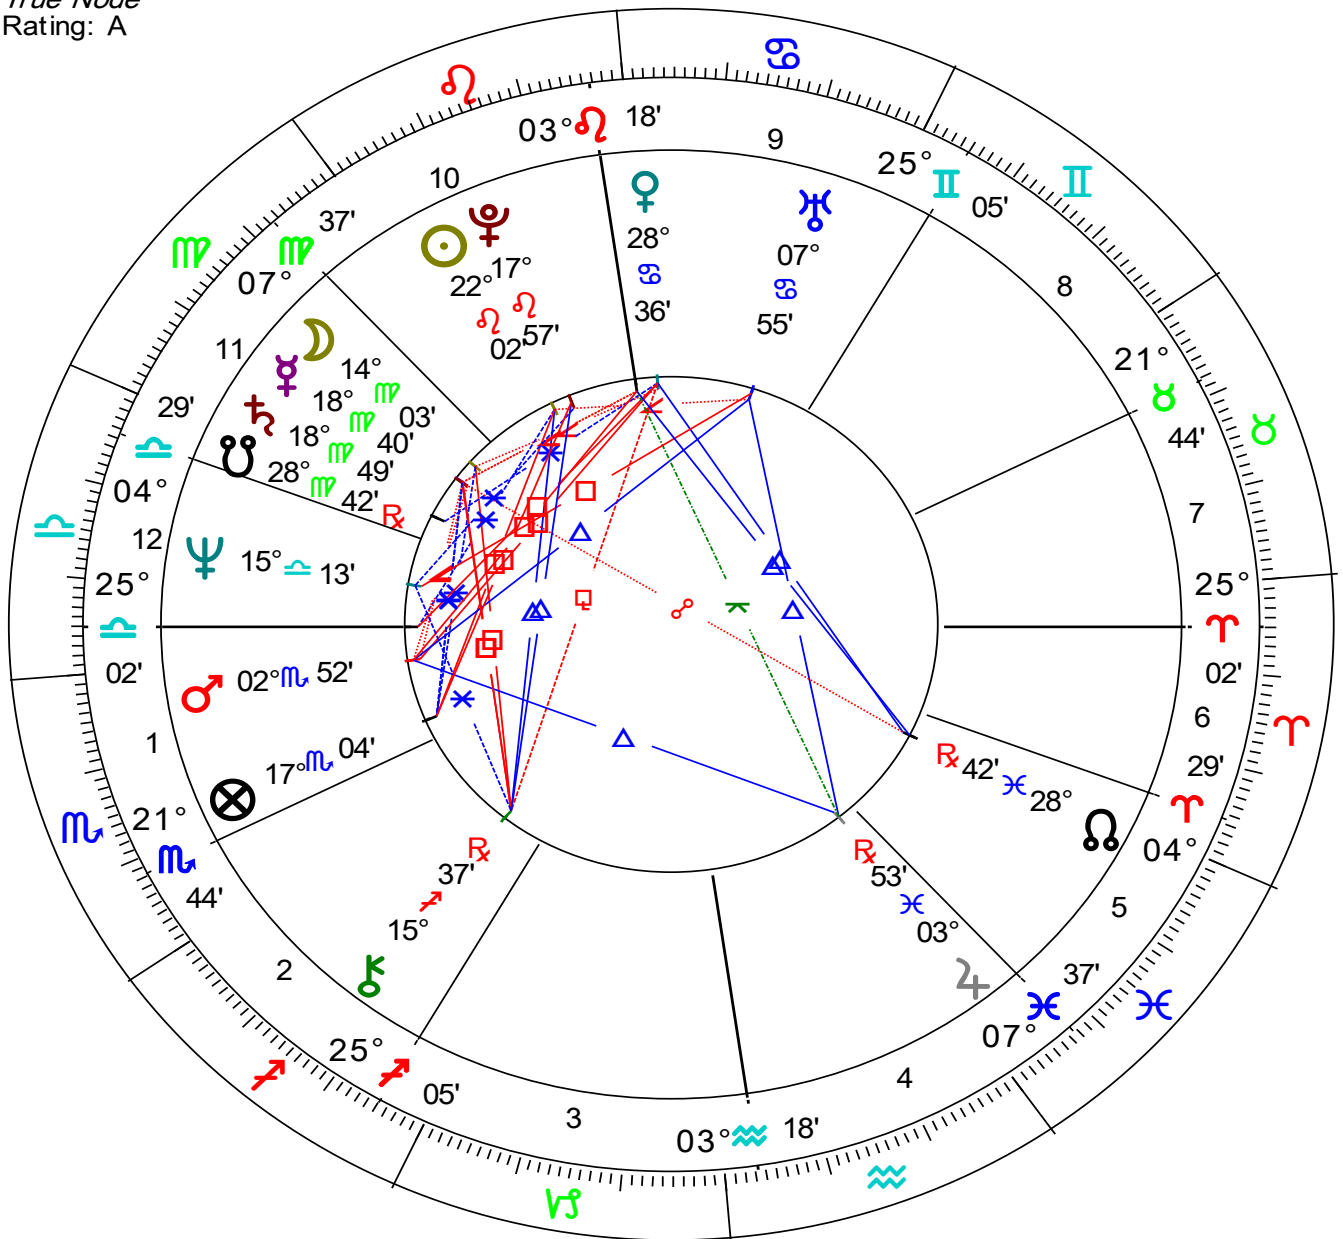

Camilla Parker-Bowles

Natal Chart
Jul 17 1947, Thu
7:00 am -2:00
London, England
51°N30' 000°W10'

Geocentric
Tropical
Placidus
True Node
Rating: B

ChartWheel Created by:
Dr. Loretta Standley
www.DrStandley.com
DrStandley@aol.com
314-420-5099

Inner Wheel
Prince of Wales, Charles
 Natal Chart
 Nov 14 1948, Sun
 9:14 pm +0:00
 Buckingham Palace
 51°N30' 000°W08'
Geocentric
Tropical
Placidus
True Node

Outer Wheel
Camilla Parker-Bowles
 Natal Chart
 Jul 17 1947, Thu
 7:00 am -2:00
 London, England
 51°N30' 000°W10'
Geocentric
Tropical
Placidus
True Node

ChartWheel Created by:
 Dr. Loretta Standley
 www.DrStandley.com
 DrStandley@aol.com
 314-420-5099

**Princess Anne
Natal Chart**

Aug 15 1950, Tue
11:50 am -1:00
London, England
51°N30' 000°W10'

Geocentric
Tropical
Placidus
True Node
Rating: A

ChartWheel Created by:
Dr. Loretta Standley
www.DrStandley.com
DrStandley@aol.com
314-420-5099

**Prince Andrew
Natal Chart**

Feb 19 1960, Fri
3:30 pm +0:00
London, England
51°N30' 000°W10'

*Geocentric
Tropical
Placidus
True Node*
Rating: A