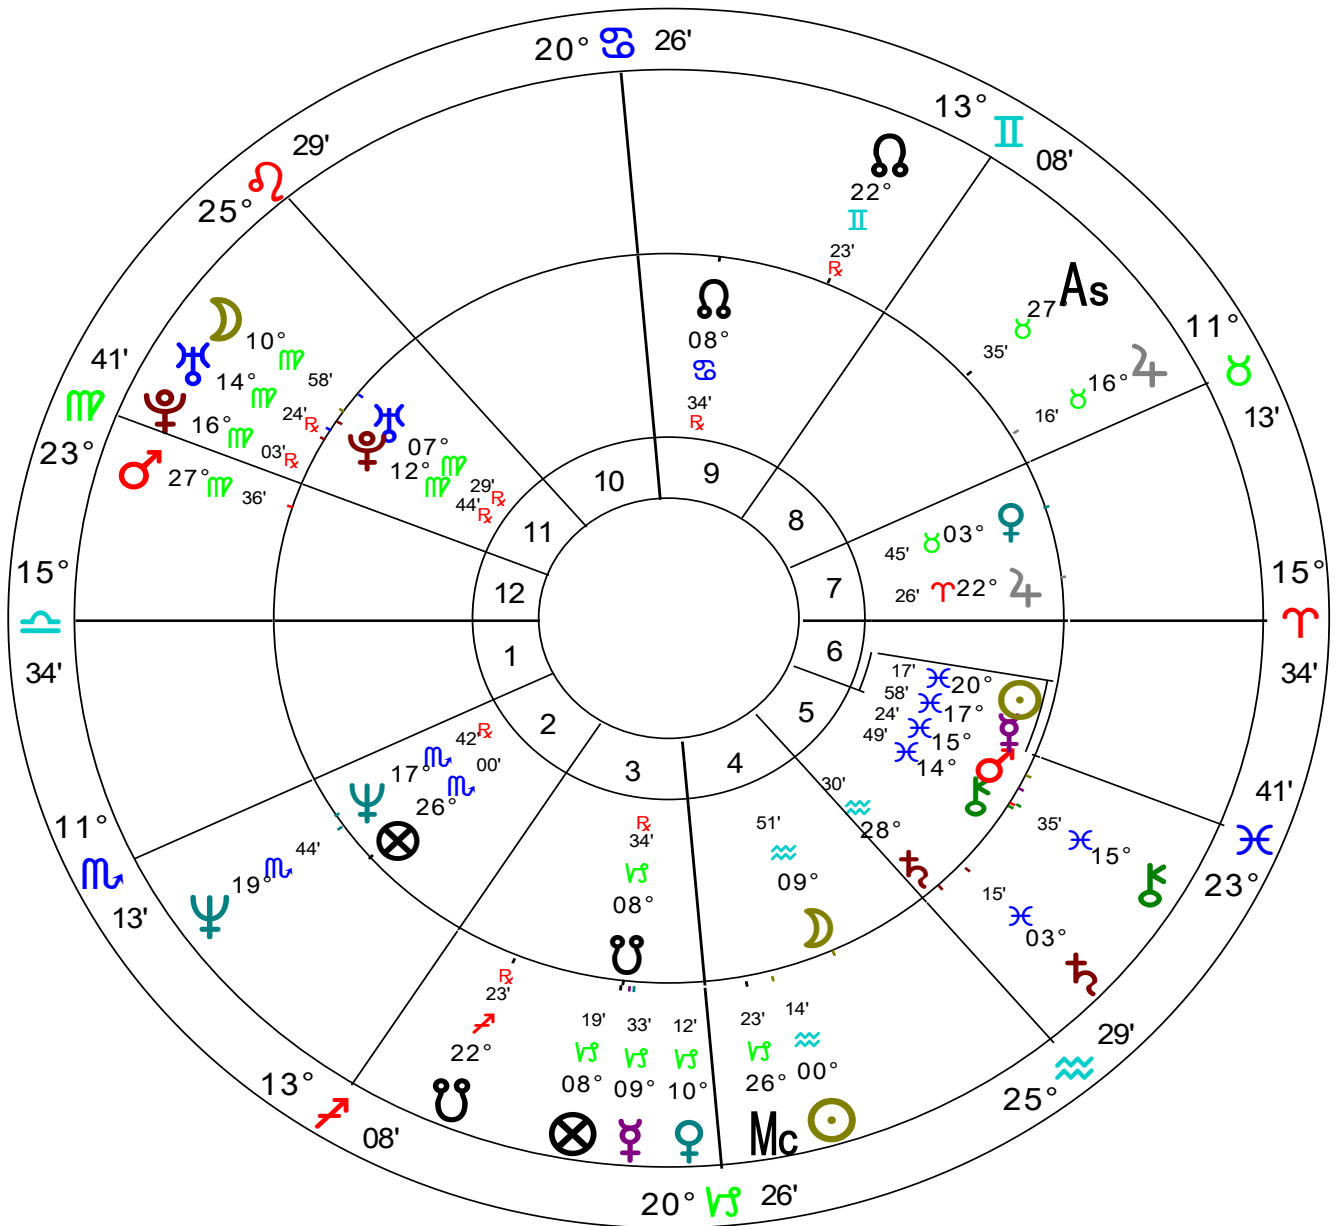

Inner Wheel
Prince Edward
Natal Chart
Mar 10 1964, Tue
8:15 pm UT +0:00
London, UK
51°N30' 00°W10'
Geocentric
Tropical
Placidus
True Node

Outer Wheel
Sophie Rhys-Jones
Natal Chart
Jan 20 1965, Wed
12:00 pm GMT +0:00
Oxford, UK
51°N46' 001°W15'
Geocentric
Tropical
Placidus
True Node

ChartWheel Created by:
Dr. Loretta Standley
www.DrStandley.com
DrStandley@aol.com
314-420-5099