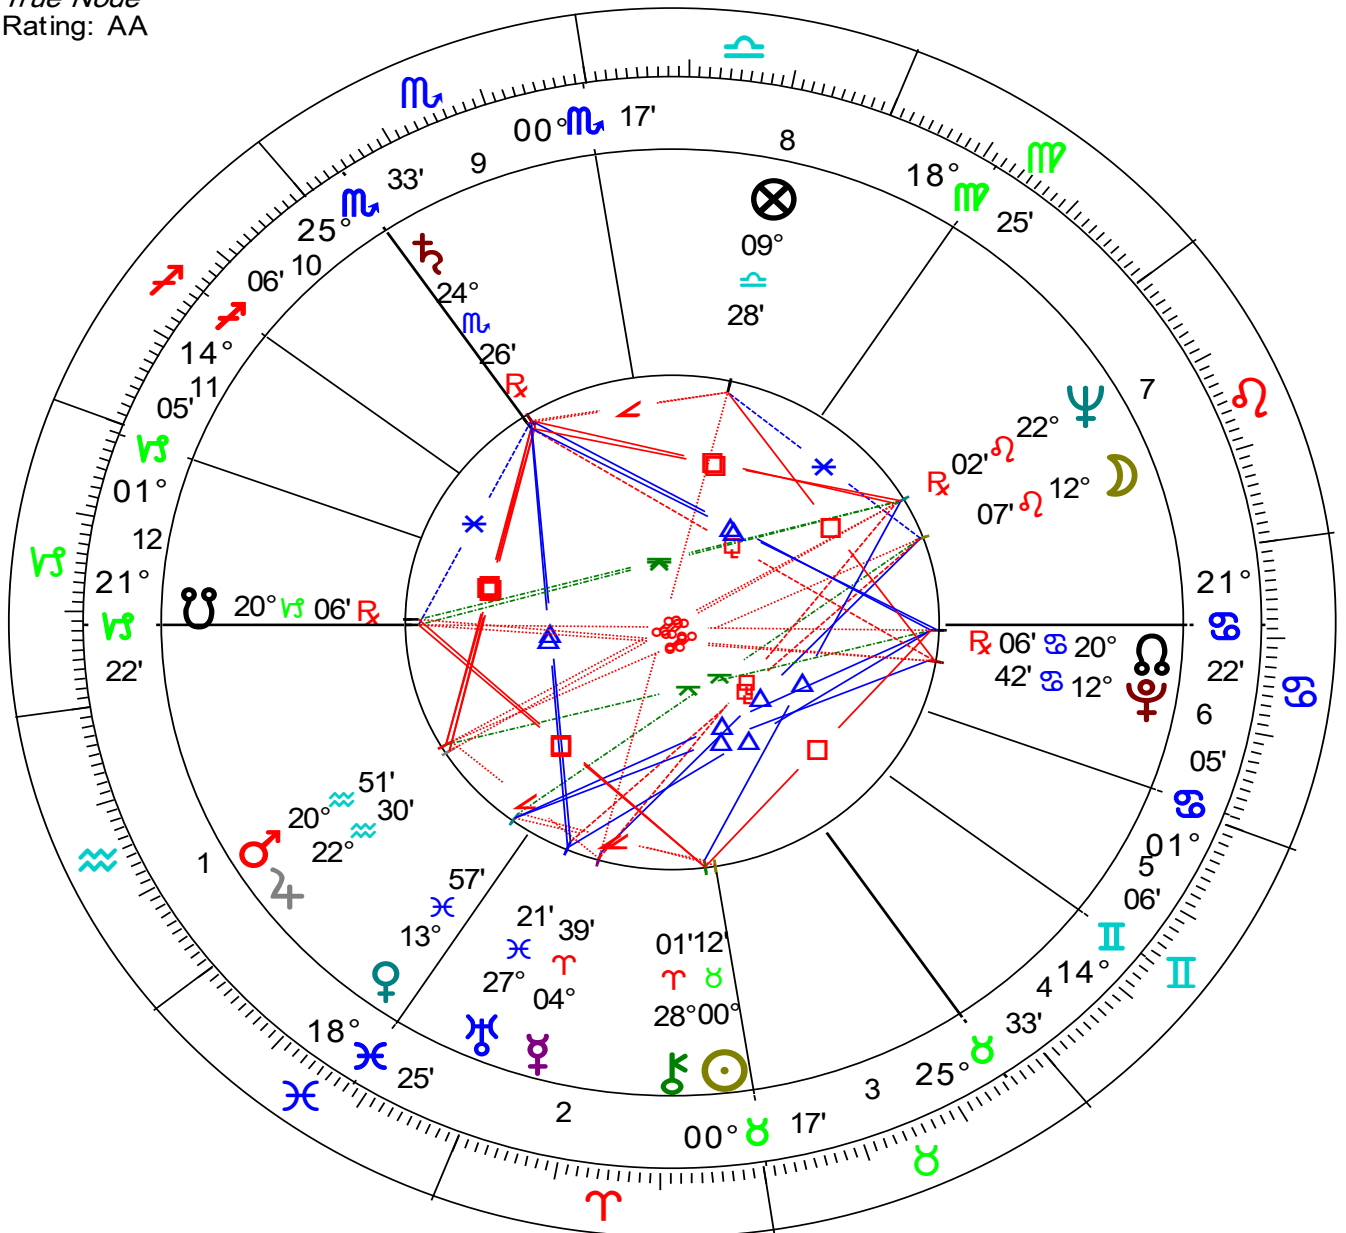

Queen Elizabeth II

Natal Chart
Apr 21 1926, Wed
2:40 am -1:00
London, England
51°N30' 000°W10'
Geocentric
Tropical
Placidus
True Node
Rating: AA

ChartWheel Created by:
Dr. Loretta Standley
www.DrStandley.com
DrStandley@aol.com
314-420-5099

Queen Elizabeth Death

Natal Chart
Sep 8 2022, Thu
1:30 pm UT +0:00
Buckingham Palace
51°N30' 000°W08'
Geocentric
Tropical
Placidus
True Node
Rating: A

ChartWheel Created by:
Dr. Loretta Standley
www.DrStandley.com
DrStandley@aol.com
314-420-5099

Princess Maragret

Natal Chart
Aug 21 1930, Thu
9:22 pm BST -1:00
Glamis, Scotland
56°N36' 003°W00'

Geocentric
Tropical
Placidus
True Node

Chart Wheel Created by:
Dr. Loretta Standley
www.DrStandley.com
DrStandley@aol.com
314-420-5099