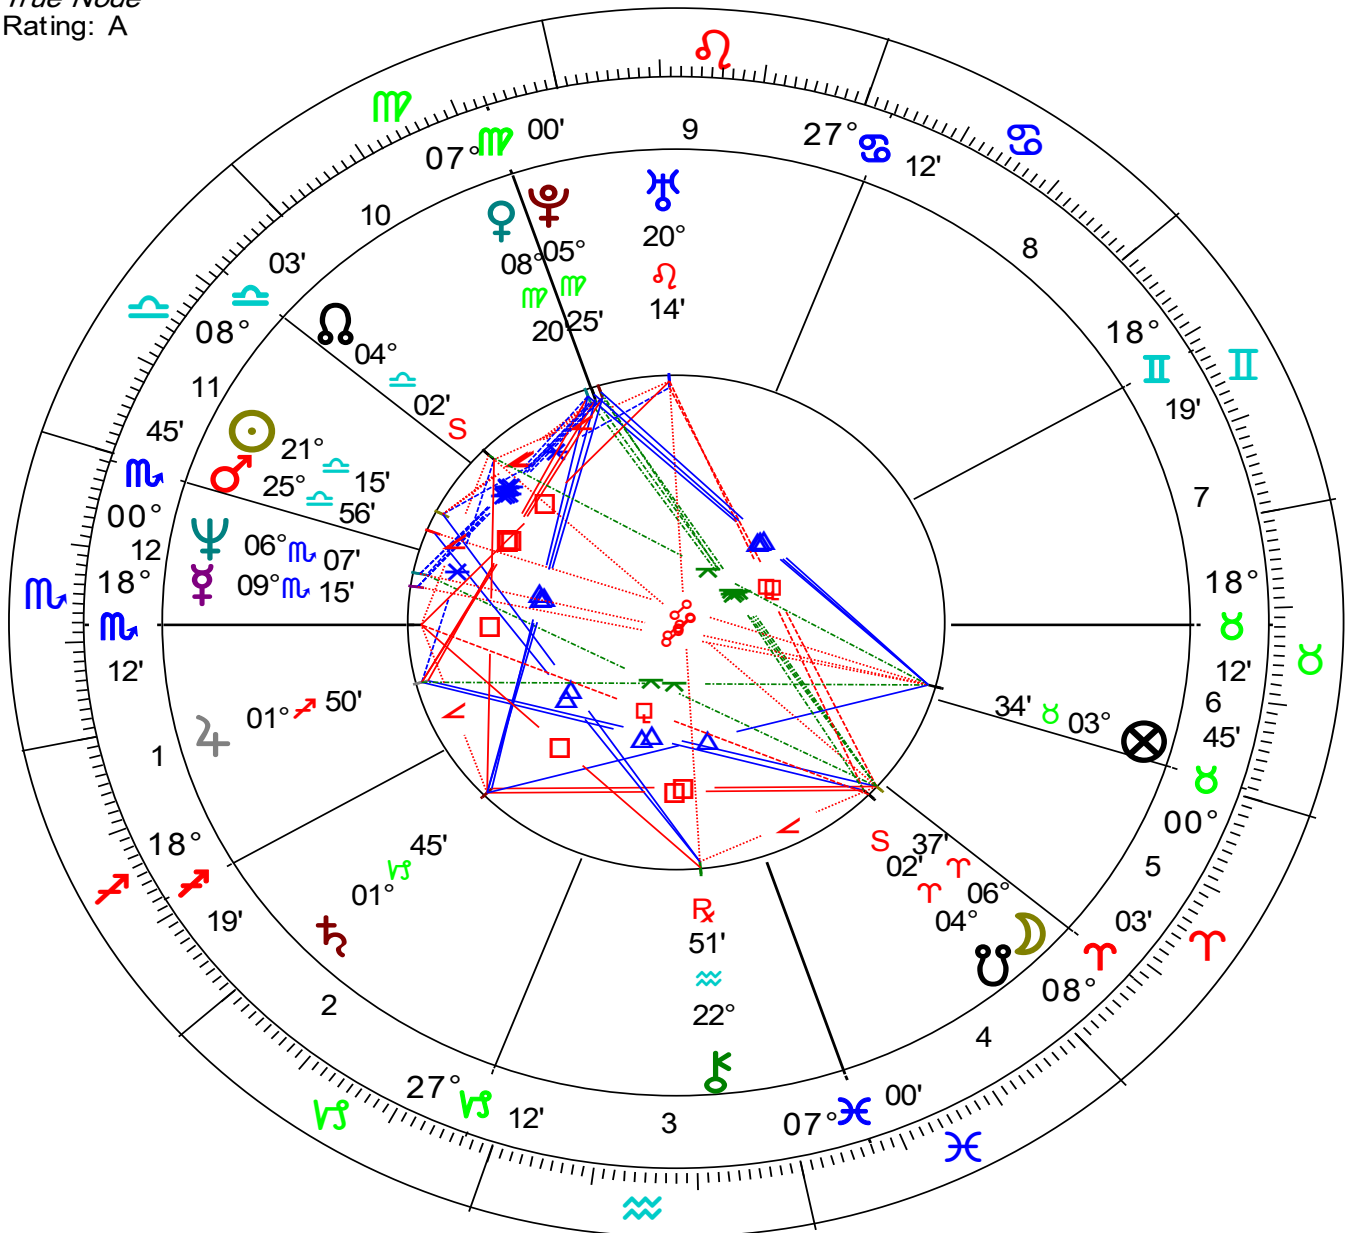

Sarah Ferguson

Natal Chart
Oct 15 1959, Thu
9:03 am UT +0:00
London, England
51°N30' 000°W10'
Geocentric
Tropical
Placidus
True Node
Rating: A

ChartWheel Created by:
Dr. Loretta Standley
www.DrStandley.com
DrStandley@aol.com
314-420-5099