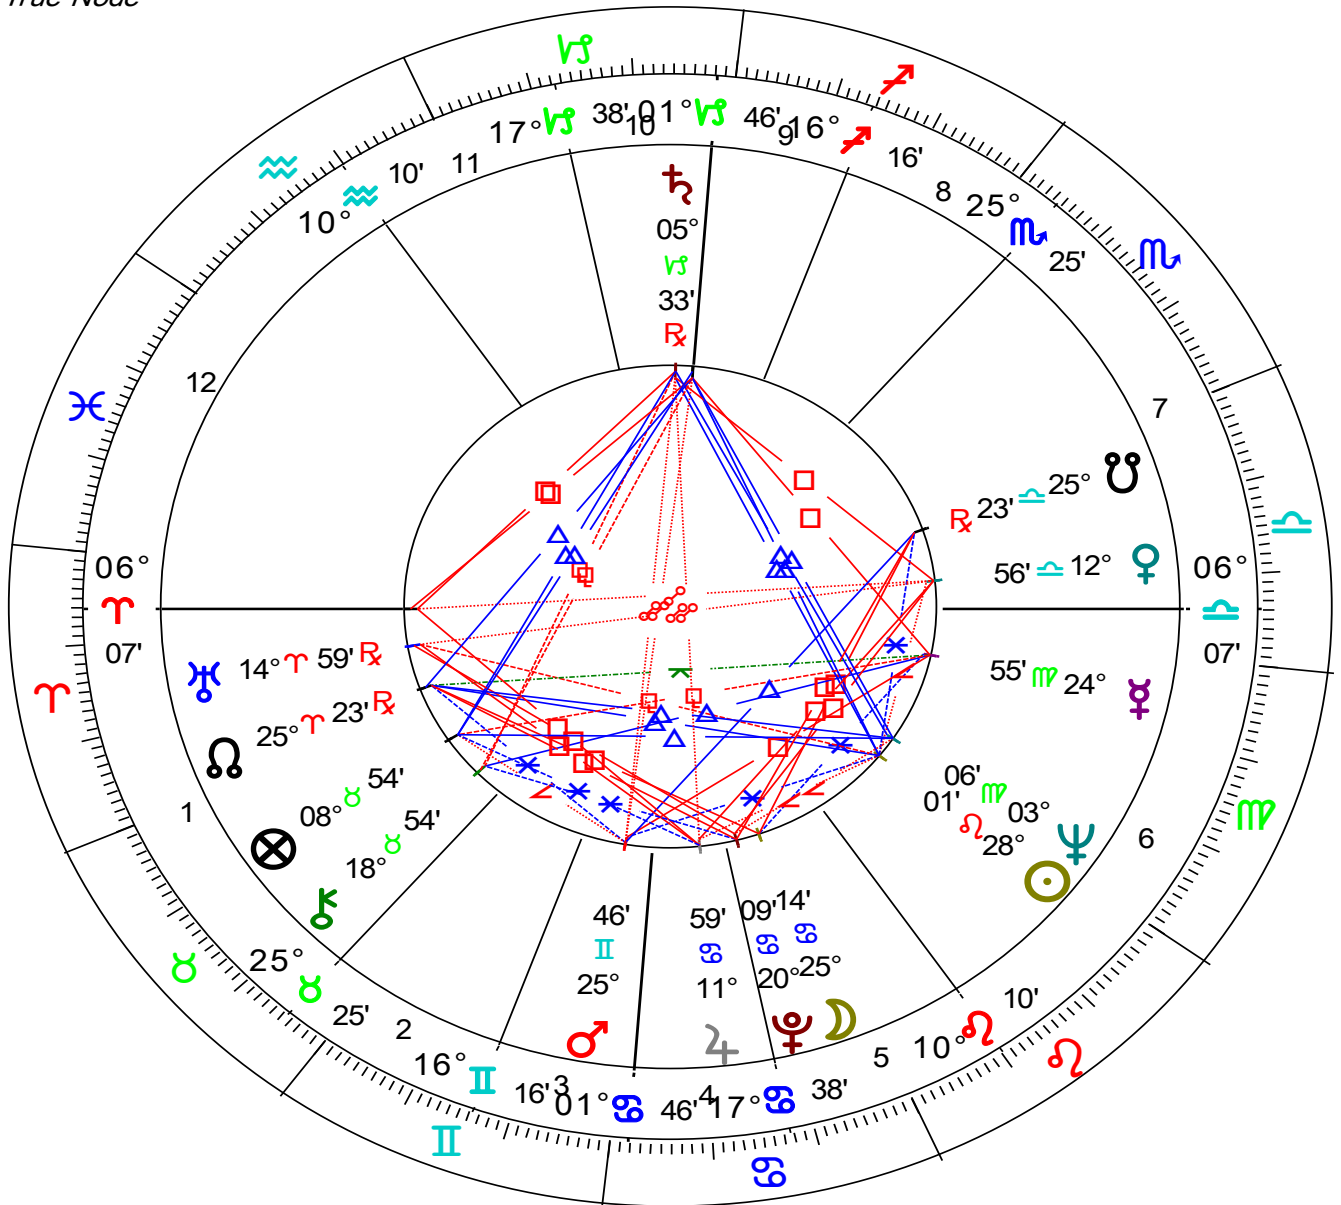

Queen Elizabeth II

Natal Chart
Apr 21 1926, Wed
2:40 am -1:00
London, England
51°N30' 000°W10'
Geocentric
Tropical
Placidus
True Node
Rating: AA

ChartWheel Created by:
Dr. Loretta Standley
www.DrStandley.com
DrStandley@aol.com
314-420-5099

Queen Elizabeth Death

Natal Chart
Sep 8 2022, Thu
1:30 pm UT +0:00
Buckingham Palace
51°N30' 000°W08'
Geocentric
Tropical
Placidus
True Node
Rating: A

ChartWheel Created by:
Dr. Loretta Standley
www.DrStandley.com
DrStandley@aol.com
314-420-5099

Princess Maragret

Natal Chart
Aug 21 1930, Thu
9:22 pm BST -1:00
Glamis, Scotland
56°N36' 003°W00'

Geocentric
Tropical
Placidus
True Node

Chart Wheel Created by:
Dr. Loretta Standley
www.DrStandley.com
DrStandley@aol.com
314-420-5099

Prince of Wales, Charles

Natal Chart
Nov 14 1948, Sun
9:14 pm +0:00
Buckingham Palace
51°N30' 000°W08'
Geocentric
Tropical
Placidus
True Node
Rating: A

ChartWheel Created by:
Dr. Loretta Standley
www.DrStandley.com
DrStandley@aol.com
314-420-5099