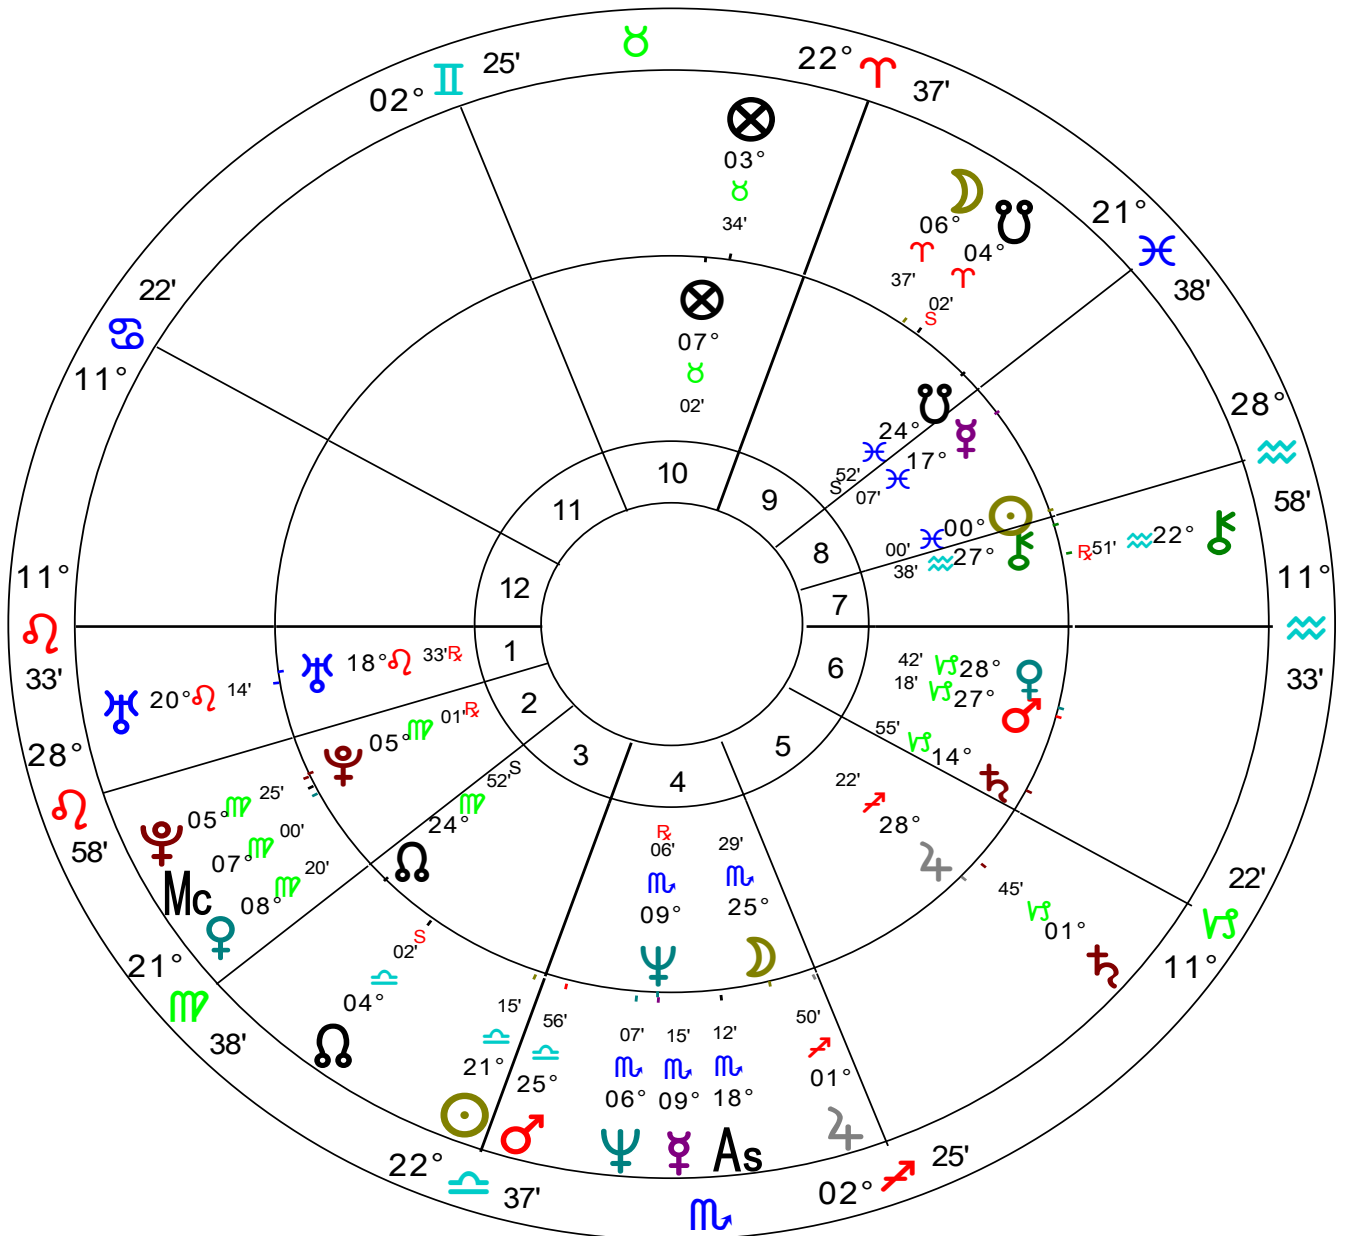

Inner Wheel
Prince Andrew
Natal Chart
Feb 19 1960, Fri
3:30 pm +0:00
London, England
51°N30' 00°W10'
Geocentric
Tropical
Placidus
True Node

Outer Wheel
Sarah Ferguson
Natal Chart
Oct 15 1959, Thu
9:03 am UT +0:00
London, England
51°N30' 00°W10'
Geocentric
Tropical
Placidus
True Node

ChartWheel Created by:
Dr. Loretta Standley
www.DrStandley.com
DrStandley@aol.com
314-420-5099