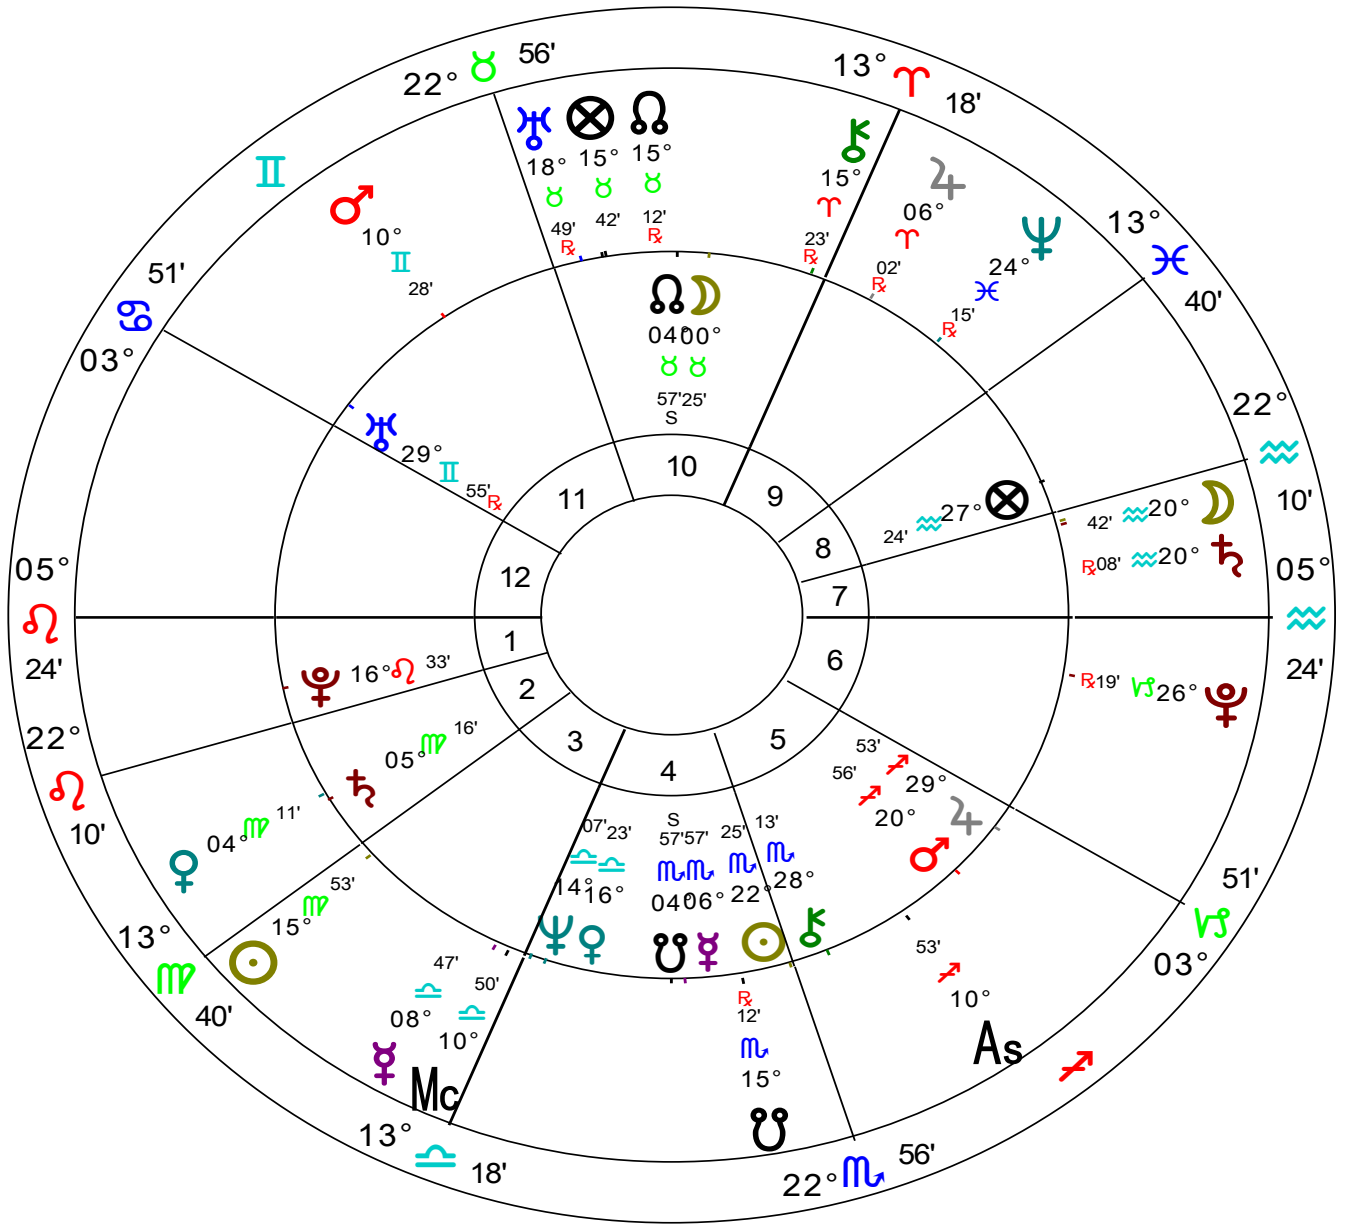

Queen Elizabeth II

Natal Chart
Apr 21 1926, Wed
2:40 am -1:00
London, England
51°N30' 000°W10'
Geocentric
Tropical
Placidus
True Node
Rating: AA

ChartWheel Created by:
Dr. Loretta Standley
www.DrStandley.com
DrStandley@aol.com
314-420-5099

Princess Maragret

Natal Chart
Aug 21 1930, Thu
9:22 pm BST -1:00
Glamis, Scotland
56°N36' 003°W00'

Geocentric
Tropical
Placidus
True Node

Chart Wheel Created by:
Dr. Loretta Standley
www.DrStandley.com
DrStandley@aol.com
314-420-5099

Prince of Wales, Charles

Natal Chart
Nov 14 1948, Sun
9:14 pm +0:00
Buckingham Palace
51°N30' 000°W08'
Geocentric
Tropical
Placidus
True Node
Rating: A

ChartWheel Created by:
Dr. Loretta Standley
www.DrStandley.com
DrStandley@aol.com
314-420-5099

Inner Wheel
Prince of Wales, Charles
Natal Chart
 Nov 14 1948, Sun
 9:14 pm +0:00
 Buckingham Palace
 51°N30' 000°W08'
Geocentric
Tropical
Placidus
True Node

Outer Wheel
Queen Elizabeth Death
Natal Chart
 Sep 8 2022, Thu
 1:30 pm UT +0:00
 Buckingham Palace
 51°N30' 000°W08'
Geocentric
Tropical
Placidus
True Node