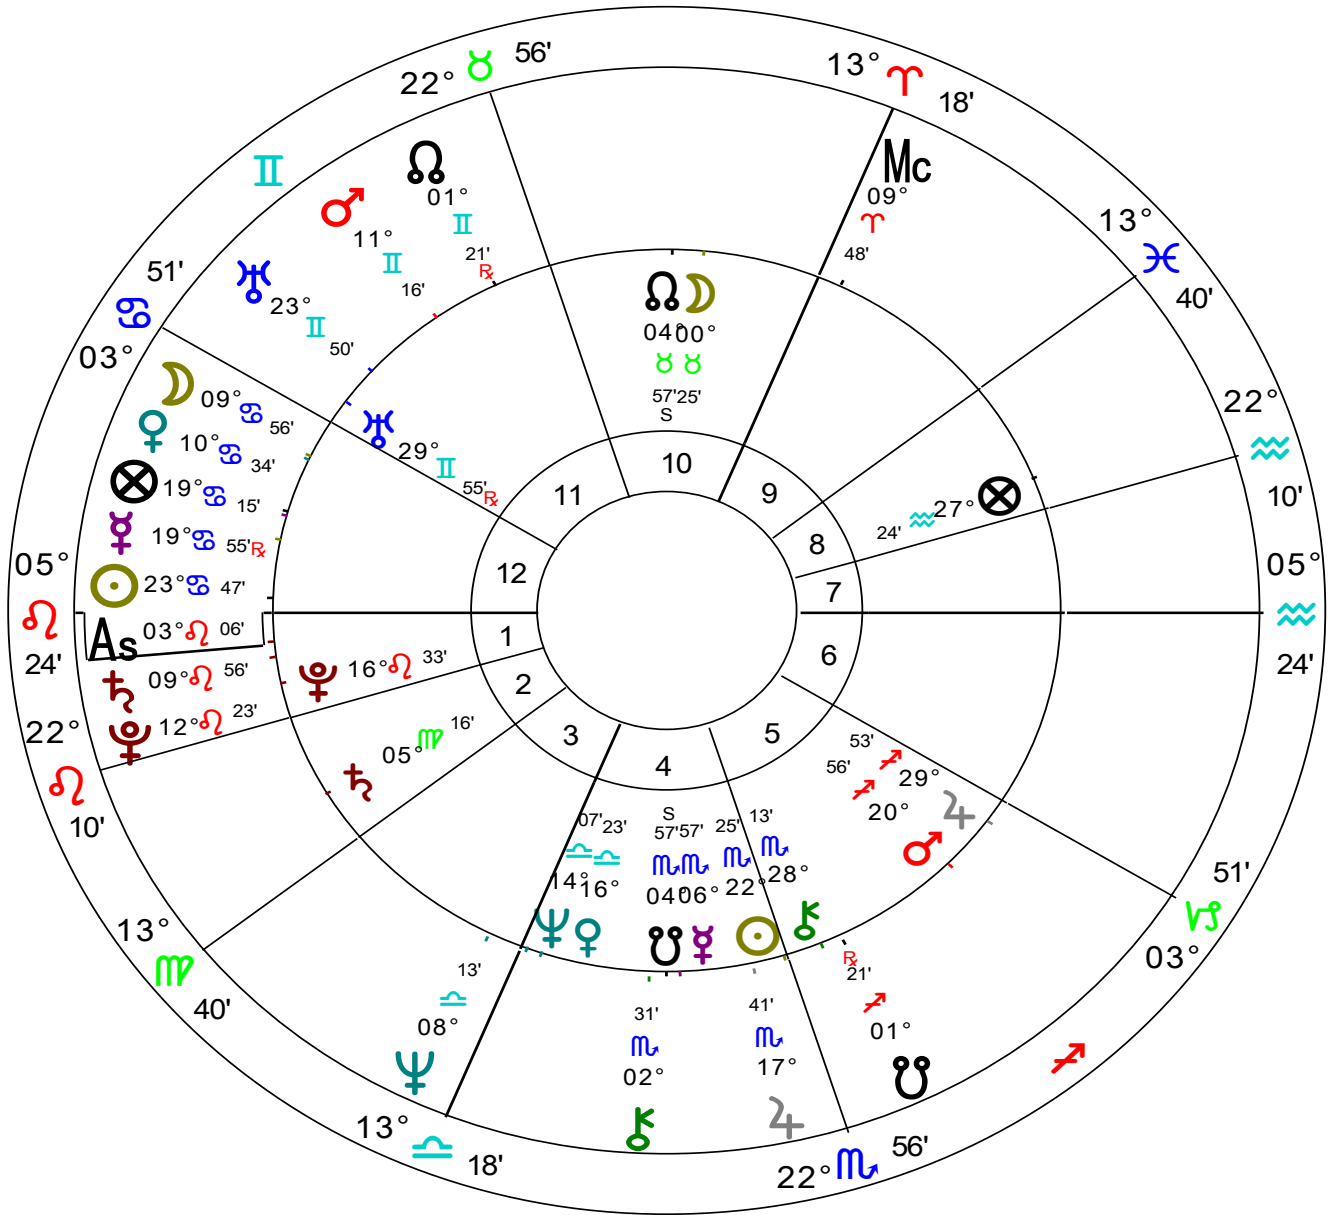

Inner Wheel
Prince of Wales, Charles
Natal Chart
Nov 14 1948, Sun
9:14 pm +0:00
Buckingham Palace
51°N30' 000°W08'
Geocentric
Tropical
Placidus
True Node

Outer Wheel
Camilla Parker-Bowles
Natal Chart
Jul 17 1947, Thu
7:00 am -2:00
London, England
51°N30' 000°W10'
Geocentric
Tropical
Placidus
True Node

ChartWheel Created by:
Dr. Loretta Standley
www.DrStandley.com
DrStandley@aol.com
314-420-5099