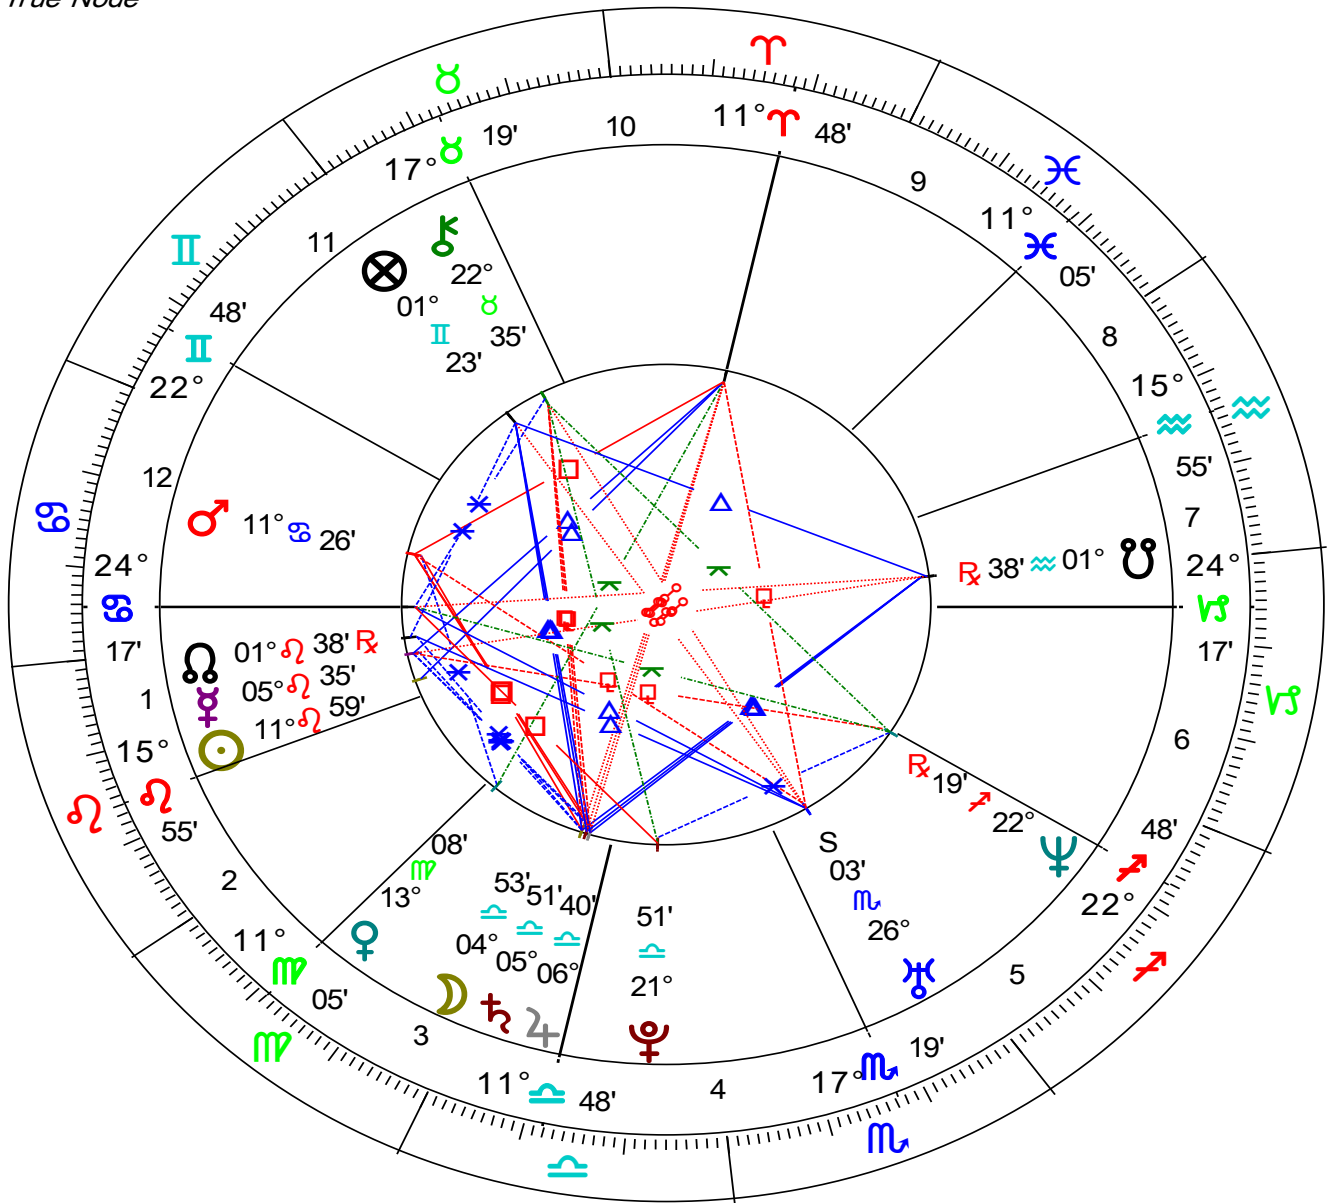

Meghan Markle

Natal Chart

Aug 4 1981, Tue

4:46 am PDT +7:00

Canoga Park, CA

34°N12'04" 118°W35'50"

Geocentric

Tropical

Placidus

True Node

ChartWheel Created by:

Dr. Loretta Standley

www.DrStandley.com

DrStandley@aol.com

314-420-5099

Inner Wheel
Prince Harry
 Natal Chart
 Sep 15 1984, Sat
 4:20 pm BST -1:00
 London, England
 51°N30' 00°W10'
 Geocentric
 Tropical
 Placidus
 True Node

Outer Wheel
Meghan Markle
 Natal Chart
 Aug 4 1981, Tue
 4:46 am PDT +7:00
 Canoga Park, CA
 34°N12'04" 118°W35'50"
 Geocentric
 Tropical
 Placidus
 True Node

Chart Wheel Created by:
 Dr. Loretta Standley
 www.DrStandley.com
 DrStandley@aol.com
 314-420-5099