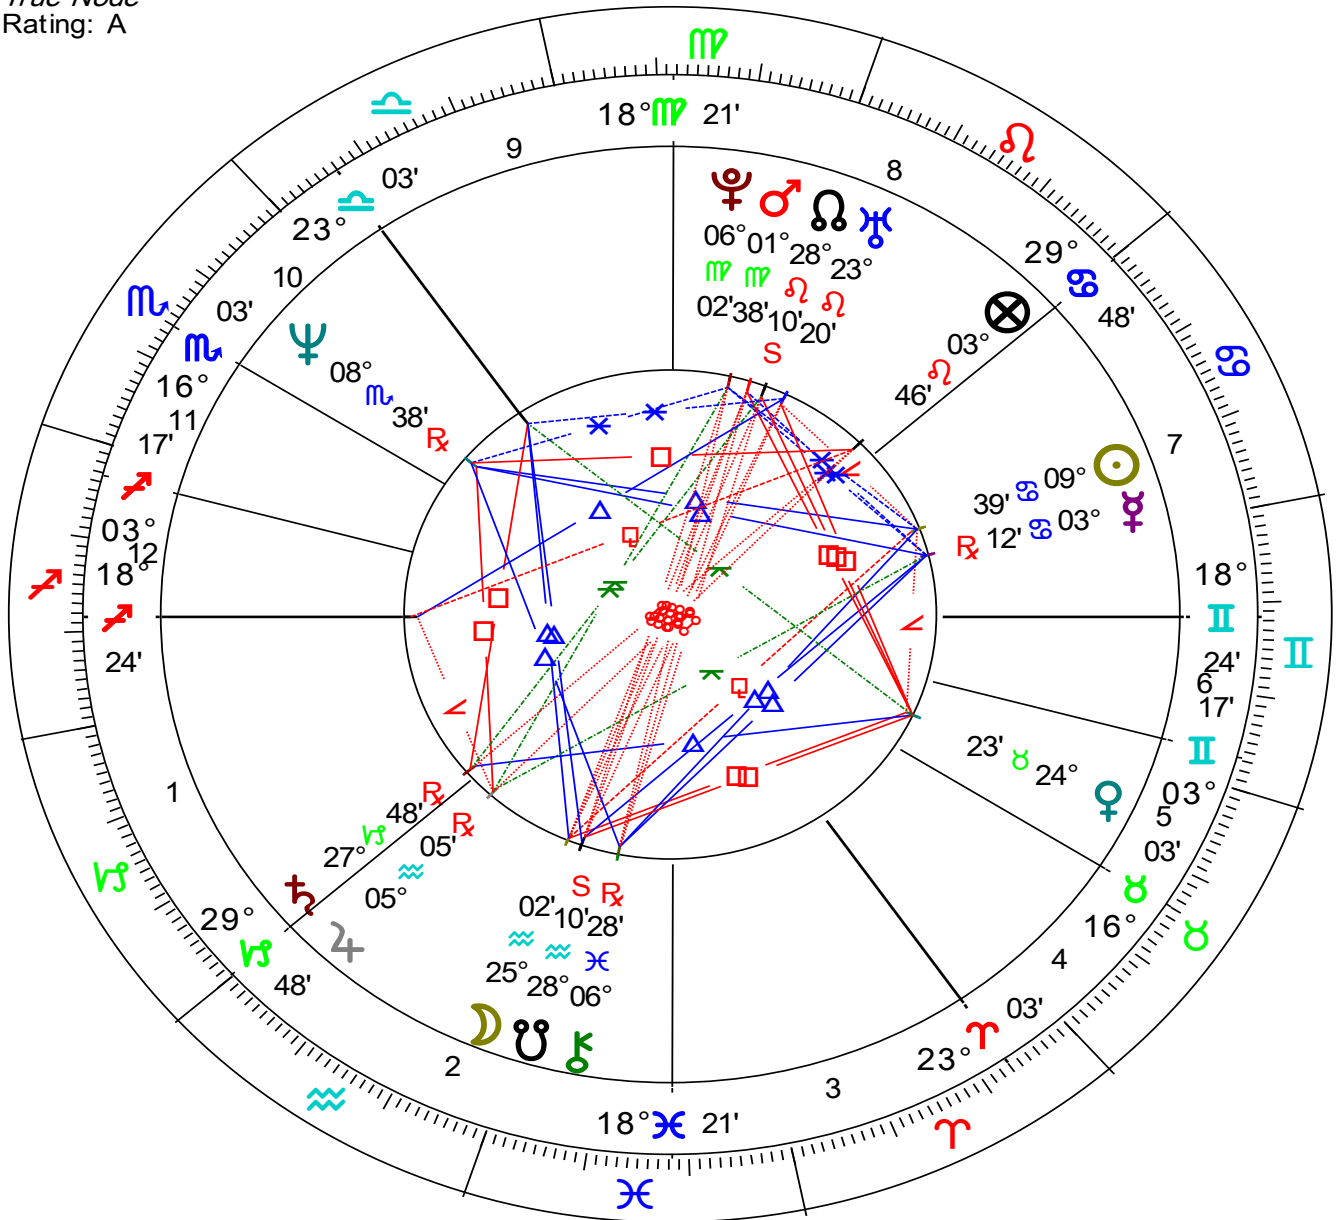

ChartWheel Created by:
 Dr. Loretta Standley
 www.DrStandley.com
 DrStandley@aol.com
 314-420-5099

Princess of Wales, Diana

Natal Chart

Jul 1 1961, Sat

7:45 pm -1:00

Sandringham, England

52°N50' 000°E 30'

Geocentric

Tropical

Placidus

True Node

Rating: A

ChartWheel Created by:

Dr. Loretta Standley

www.DrStandley.com

DrStandley@aol.com

314-420-5099

Inner Wheel
Prince of Wales, Charles
 Natal Chart
 Nov 14 1948, Sun
 9:14 pm +0:00
 Buckingham Palace
 51°N30' 000°W08'
Geocentric
Tropical
Placidus
True Node

Outer Wheel
Princess of Wales, Diana
 Natal Chart
 Jul 1 1961, Sat
 7:45 pm -1:00
 Sandringham, England
 52°N50' 000°E30'
Geocentric
Tropical
Placidus
True Node

ChartWheel Created by:
 Dr. Loretta Standley
 www.DrStandley.com
 DrStandley@aol.com
 314-420-5099

**Prince William
Natal Chart**

Jun 21 1982, Mon
9:03 pm BST -1:00
London, UK
51°N30' 000°W10'

*Geocentric
Tropical
Placidus
True Node*