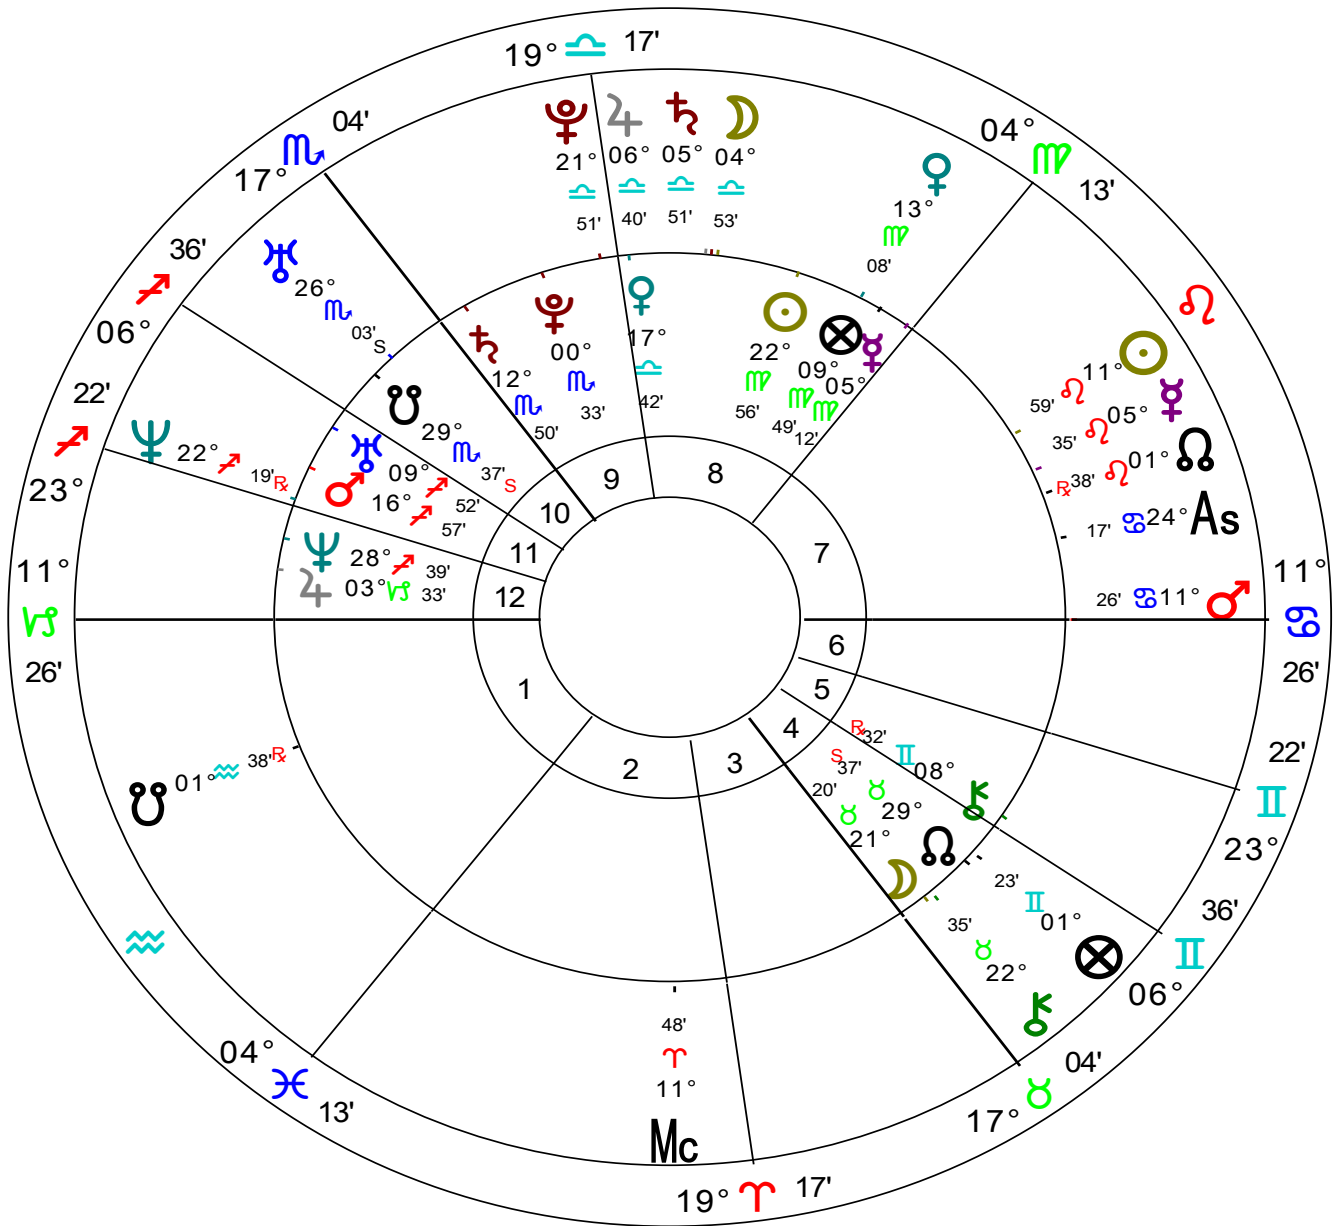

Outer Wheel
Meghan Markle
 Natal Chart
 Aug 4 1981, Tue
 4:46 am PDT +7:00
 Canoga Park, CA
 34°N12'04" 118°W35'50"
 Geocentric
 Tropical
 Placidus
 True Node

Chart Wheel Created by:
 Dr. Loretta Standley
 www.DrStandley.com
 DrStandley@aol.com
 314-420-5099