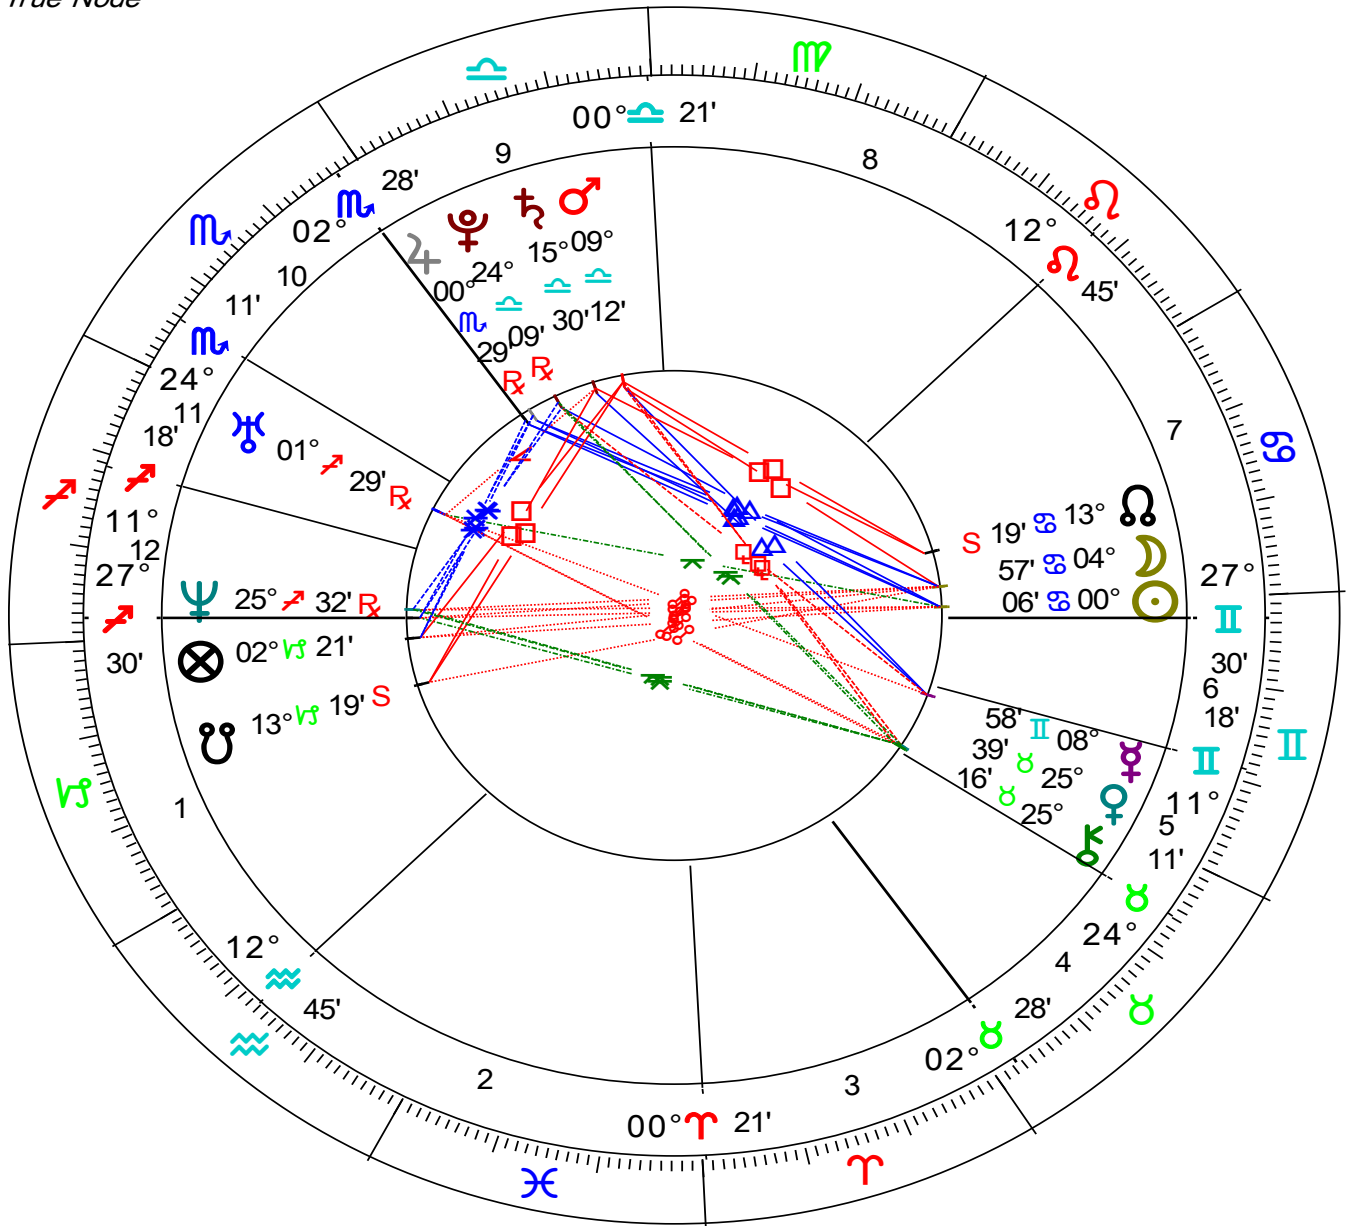

**Prince William
Natal Chart**

Jun 21 1982, Mon
9:03 pm BST -1:00
London, UK
51°N30' 000°W10'

*Geocentric
Tropical
Placidus
True Node*

ChartWheel Created by:
Dr. Loretta Standley
www.DrStandley.com
DrStandley@aol.com
314-420-5099