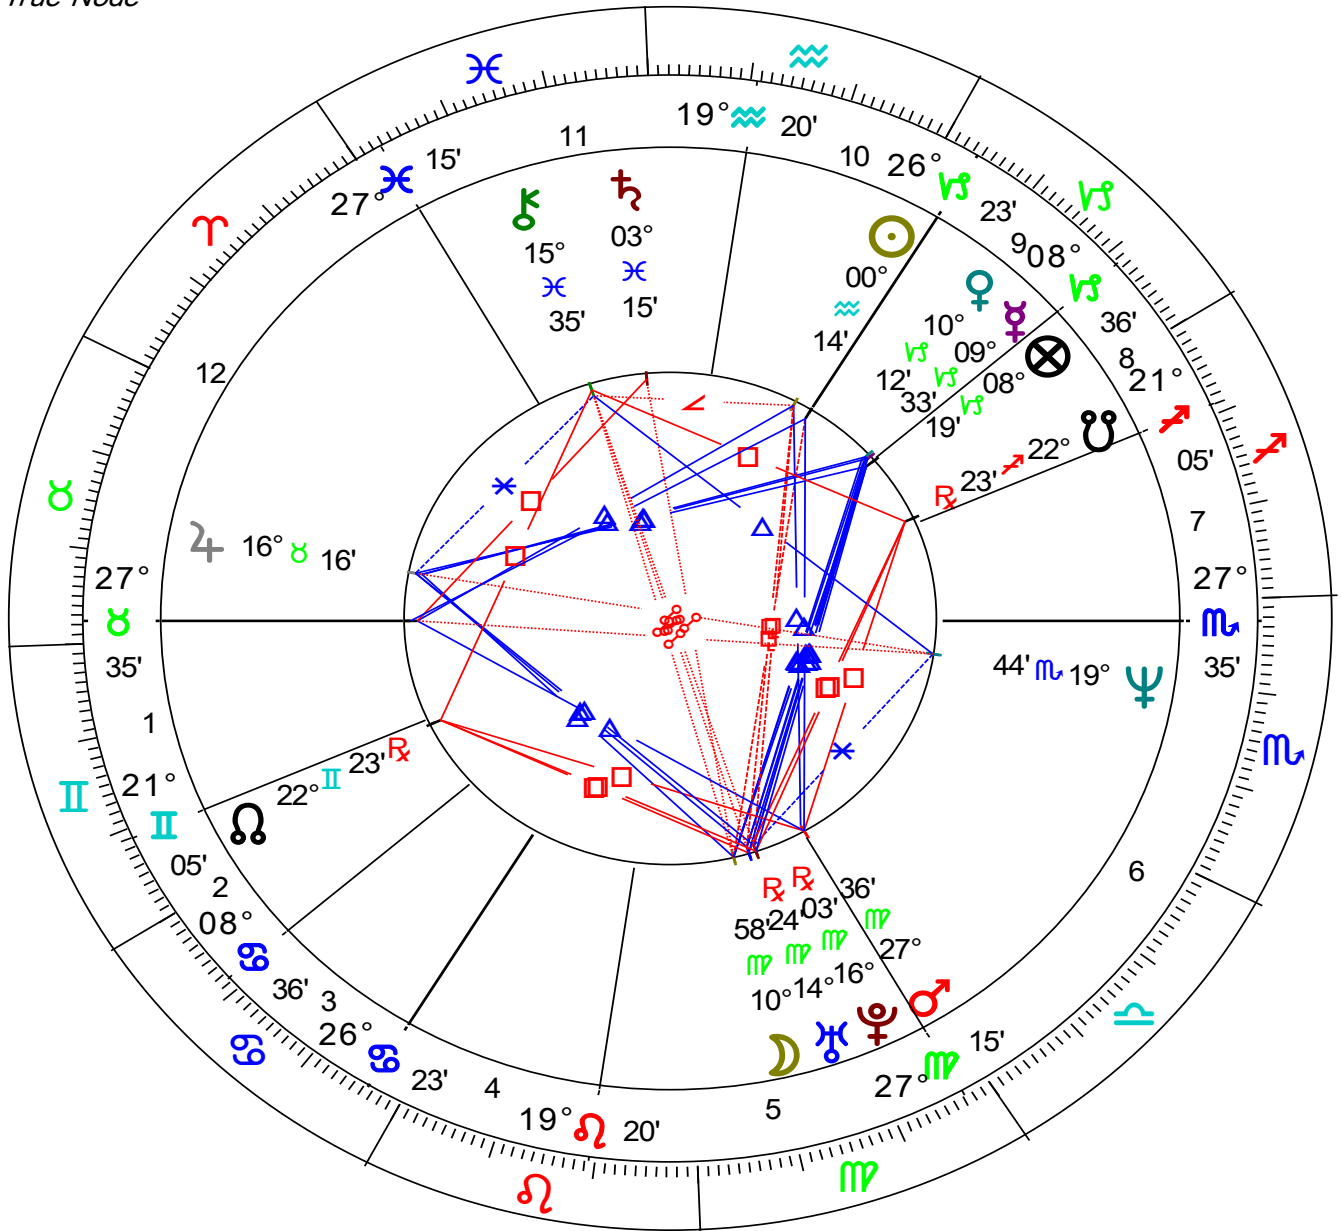

Prince Edward Natal Chart

Mar 10 1964, Tue
8:15 pm UT +0:00
London, UK
51°N30' 000°W10'

*Geocentric
Tropical
Placidus
True Node*

ChartWheel Created by:
Dr. Loretta Standley
www.DrStandley.com
DrStandley@aol.com
314-420-5099

Sophie Rhys-Jones

Natal Chart

Jan 20 1965, Wed
12:00 pm GMT +0:00

Oxford, UK
51°N46' 001°W15'

Geocentric
Tropical
Placidus
True Node

Chart Wheel Created by:
Dr. Loretta Standley
www.DrStandley.com
DrStandley@aol.com
314-420-5099

Inner Wheel
Prince Edward
 Natal Chart
 Mar 10 1964, Tue
 8:15 pm UT +0:00
 London, UK
 51°N30' 00°W10'
 Geocentric
 Tropical
 Placidus
 True Node

Outer Wheel
Sophie Rhys-Jones
 Natal Chart
 Jan 20 1965, Wed
 12:00 pm GMT +0:00
 Oxford, UK
 51°N46' 001°W15'
 Geocentric
 Tropical
 Placidus
 True Node