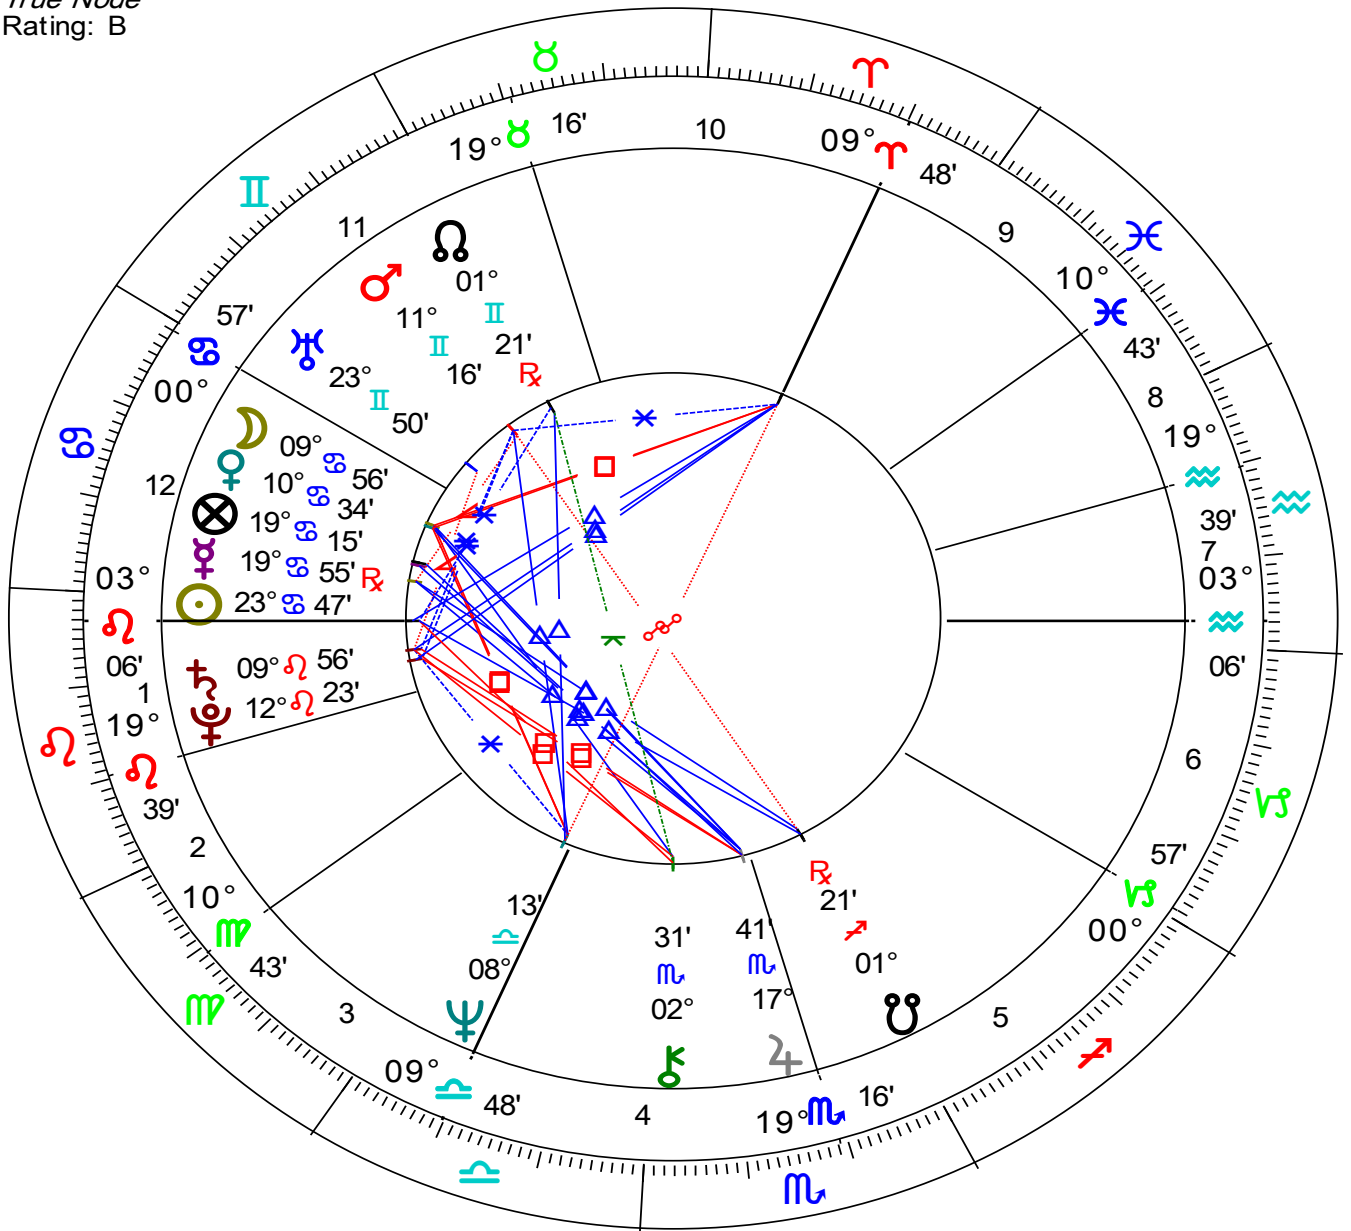

Outer Wheel
Meghan Markle
 Natal Chart
 Aug 4 1981, Tue
 4:46 am PDT +7:00
 Canoga Park, CA
 34°N12'04" 118°W35'50"
 Geocentric
 Tropical
 Placidus
 True Node

Chart Wheel Created by:
 Dr. Loretta Standley
 www.DrStandley.com
 DrStandley@aol.com
 314-420-5099

Camilla Parker-Bowles

Natal Chart
Jul 17 1947, Thu
7:00 am -2:00
London, England
51°N30' 000°W10'

Geocentric
Tropical
Placidus
True Node
Rating: B

ChartWheel Created by:
Dr. Loretta Standley
www.DrStandley.com
DrStandley@aol.com
314-420-5099