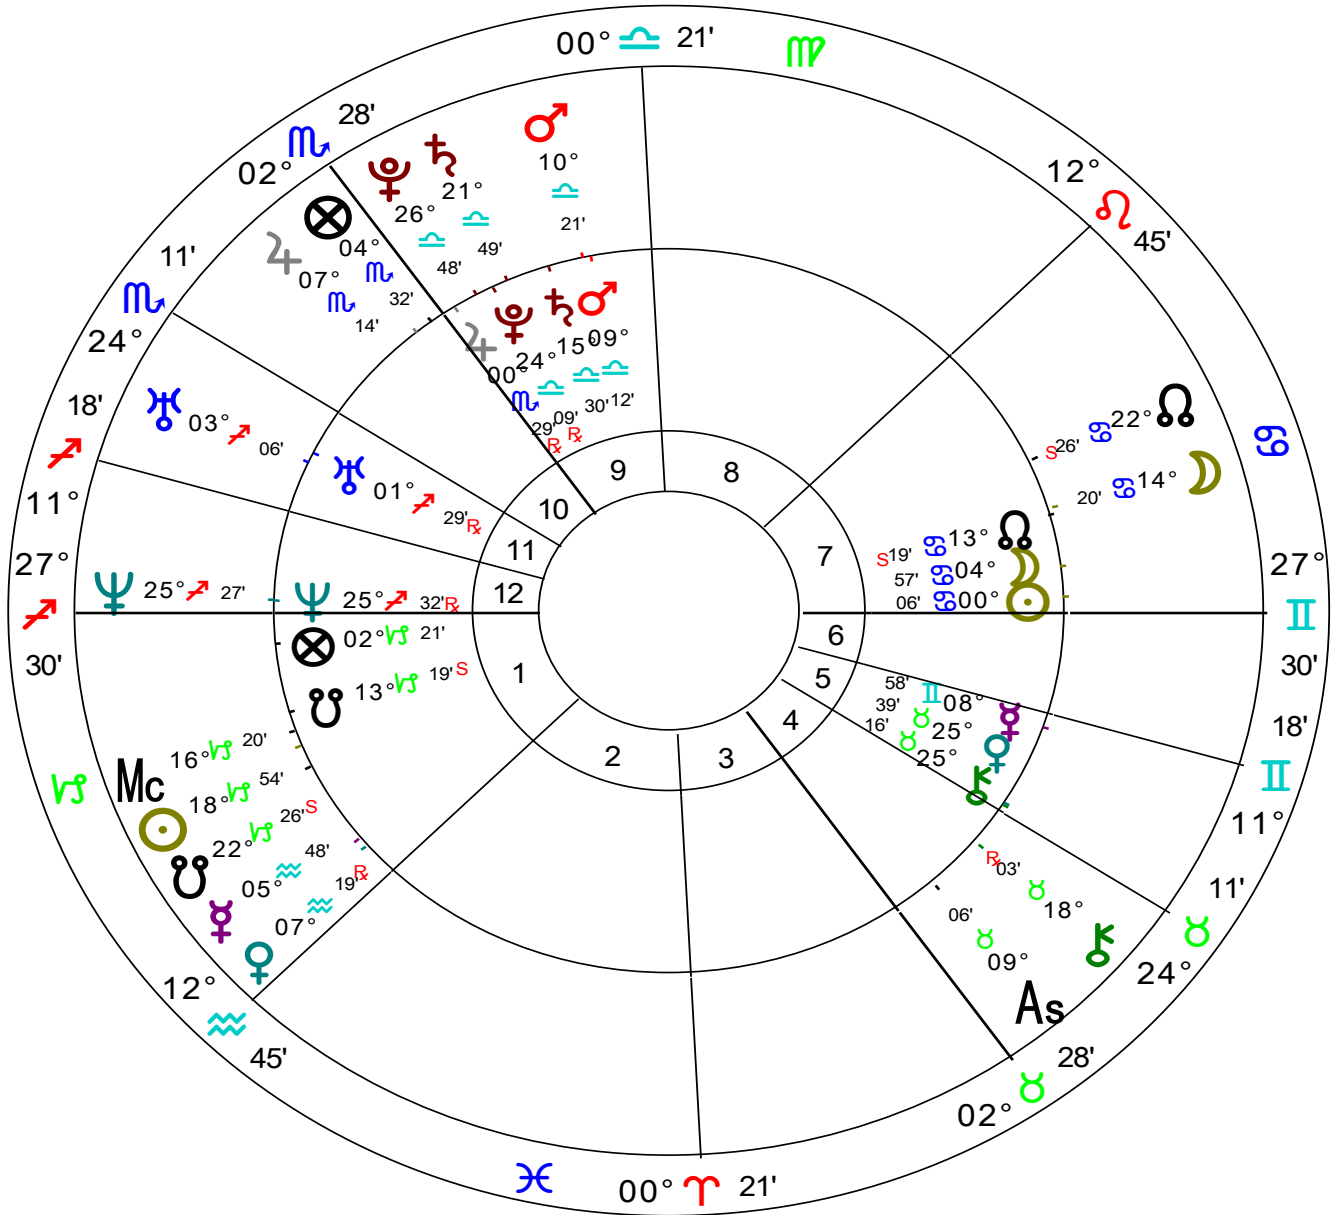

Inner Wheel
Prince William
Natal Chart
Jun 21 1982, Mon
9:03 pm BST -1:00
London, UK
51°N30' 00°W10'
Geocentric
Tropical
Placidus
True Node

Outer Wheel
Princess Catherine (Kate)
Natal Chart
Jan 9 1982, Sat
12:00 pm UT +0:00
Reading, UK
51°N28' 00°W59'
Geocentric
Tropical
Placidus
True Node

ChartWheel Created by:
Dr. Loretta Standley
www.DrStandley.com
DrStandley@aol.com
314-420-5099