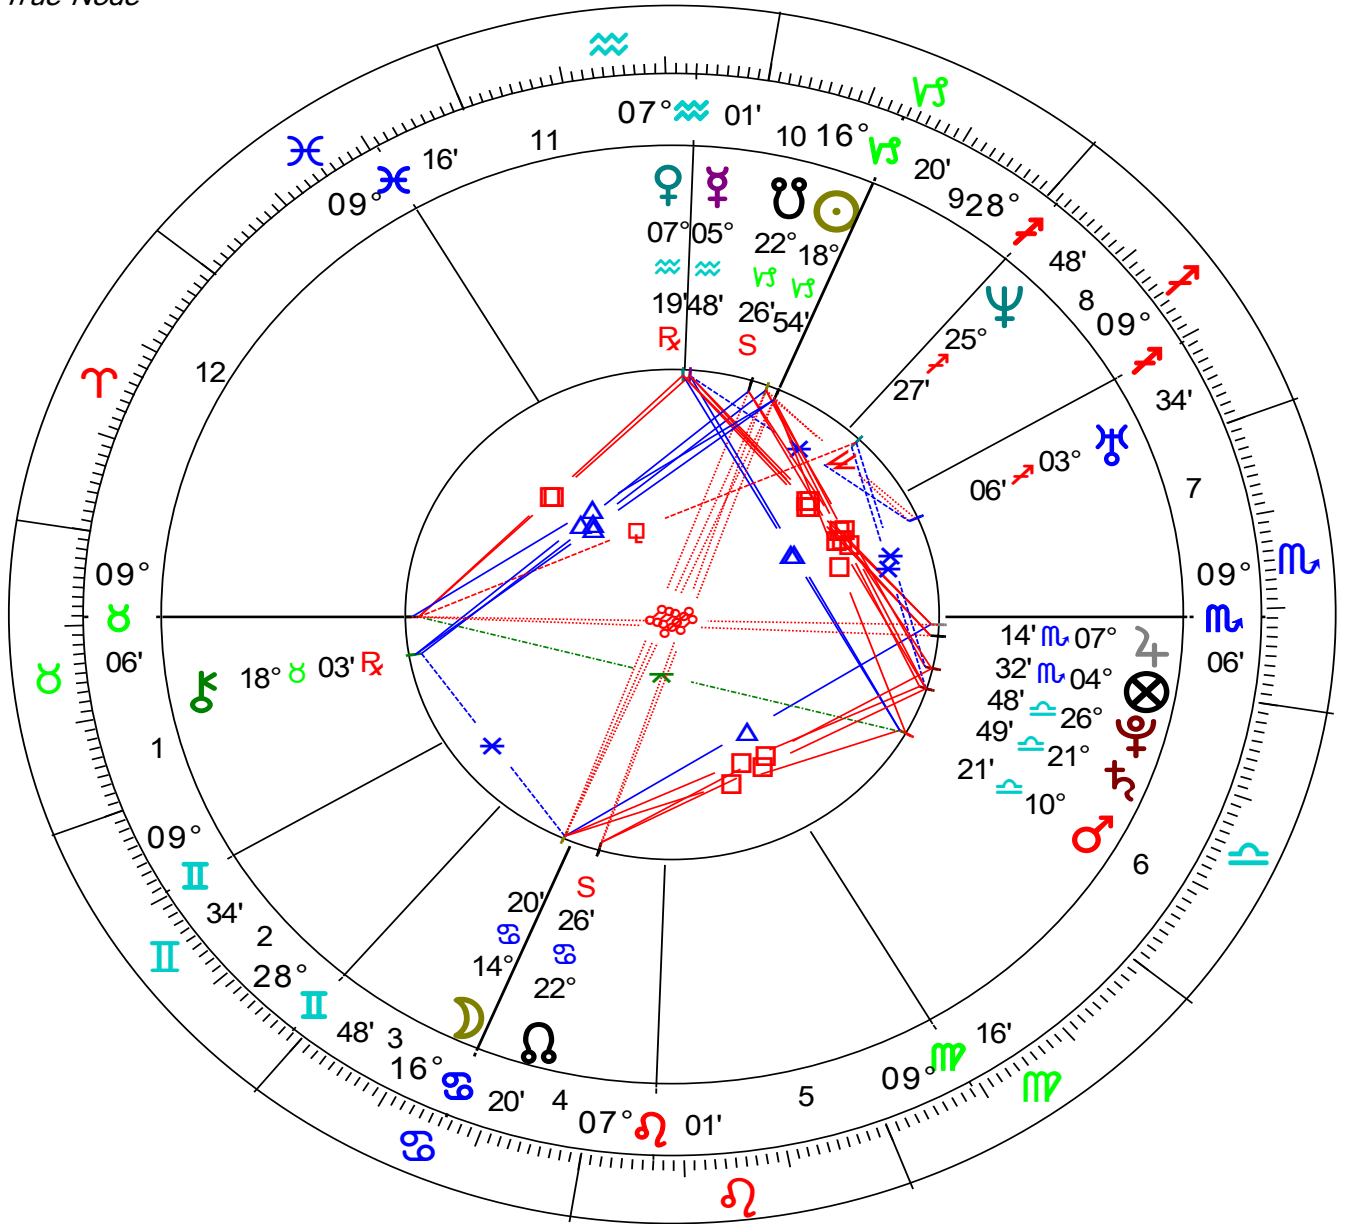

ChartWheel Created by:
 Dr. Loretta Standley
 www.DrStandley.com
 DrStandley@aol.com
 314-420-5099

**Prince William
Natal Chart**

Jun 21 1982, Mon
9:03 pm BST -1:00
London, UK
51°N30' 000°W10'

*Geocentric
Tropical
Placidus
True Node*

ChartWheel Created by:
Dr. Loretta Standley
www.DrStandley.com
DrStandley@aol.com
314-420-5099

Princess Catherine (Kate)

Natal Chart

Jan 9 1982, Sat
12:00 pm UT +0:00

Reading, UK
51°N28' 00°W59'

Geocentric
Tropical
Placidus
True Node

ChartWheel Created by:
Dr. Loretta Standley
www.DrStandley.com
DrStandley@aol.com
314-420-5099

Inner Wheel
Prince William
 Natal Chart
 Jun 21 1982, Mon
 9:03 pm BST -1:00
 London, UK
 51°N30' 00°W10'
Geocentric
Tropical
Placidus
True Node