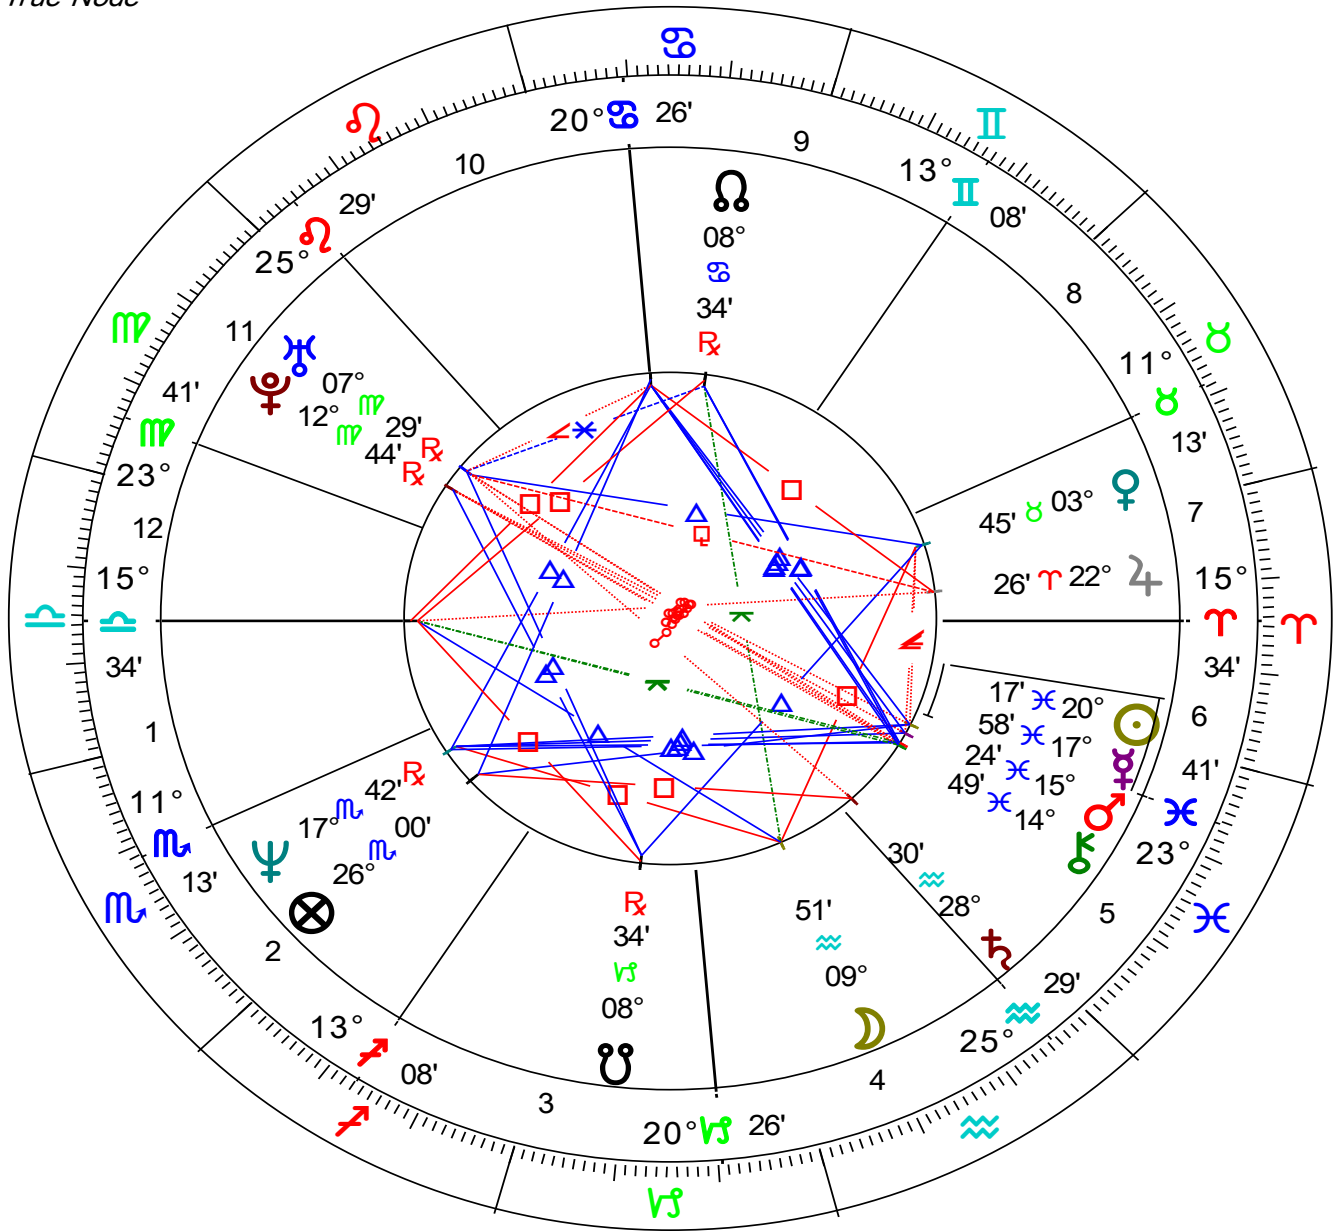

ChartWheel Created by:
Dr. Loretta Standley
www.DrStandley.com
DrStandley@aol.com
314-420-5099

Inner Wheel
Prince Andrew
 Natal Chart
 Feb 19 1960, Fri
 3:30 pm +0:00
 London, England
 51°N30' 00°W10'
Geocentric
Tropical
Placidus
True Node

Outer Wheel
Sarah Ferguson
 Natal Chart
 Oct 15 1959, Thu
 9:03 am UT +0:00
 London, England
 51°N30' 00°W10'
Geocentric
Tropical
Placidus
True Node

ChartWheel Created by:
 Dr. Loretta Standley
 www.DrStandley.com
 DrStandley@aol.com
 314-420-5099

Prince Edward Natal Chart

Mar 10 1964, Tue
8:15 pm UT +0:00
London, UK
51°N30' 000°W10'

*Geocentric
Tropical
Placidus
True Node*

ChartWheel Created by:
Dr. Loretta Standley
www.DrStandley.com
DrStandley@aol.com
314-420-5099