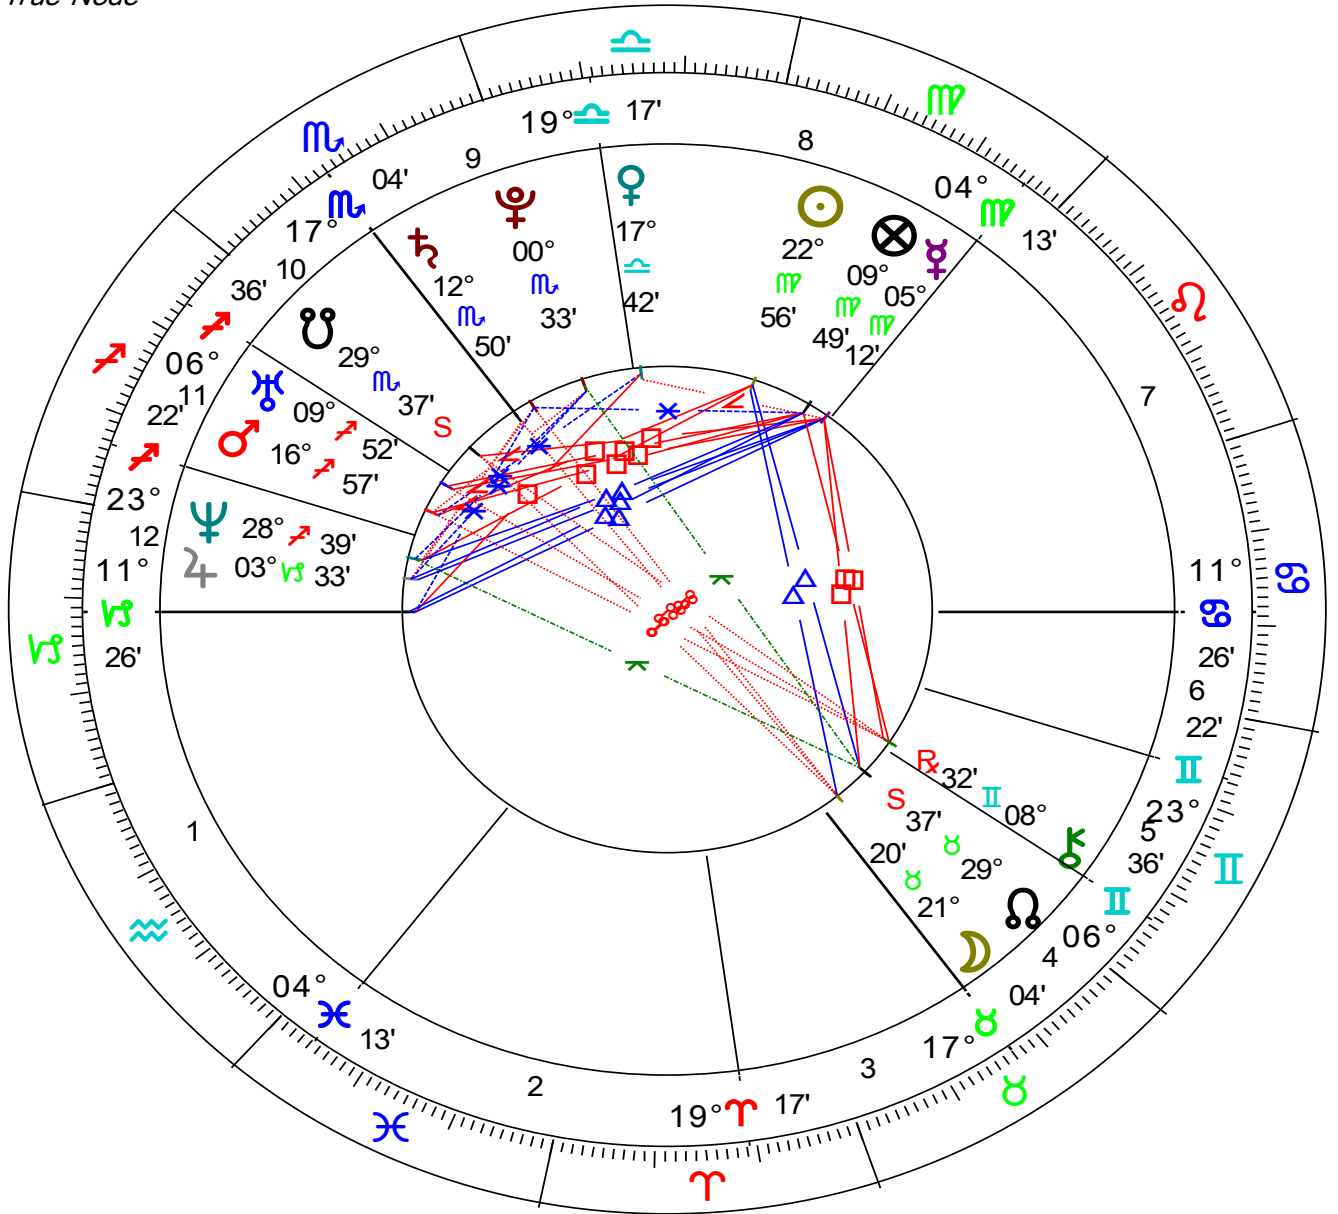

Prince Harry
Natal Chart
Sep 15 1984, Sat
4:20 pm BST -1:00
London, England
51°N30' 000°W10'
Geocentric
Tropical
Placidus
True Node

ChartWheel Created by:
Dr. Loretta Standley
www.DrStandley.com
DrStandley@aol.com
314-420-5099