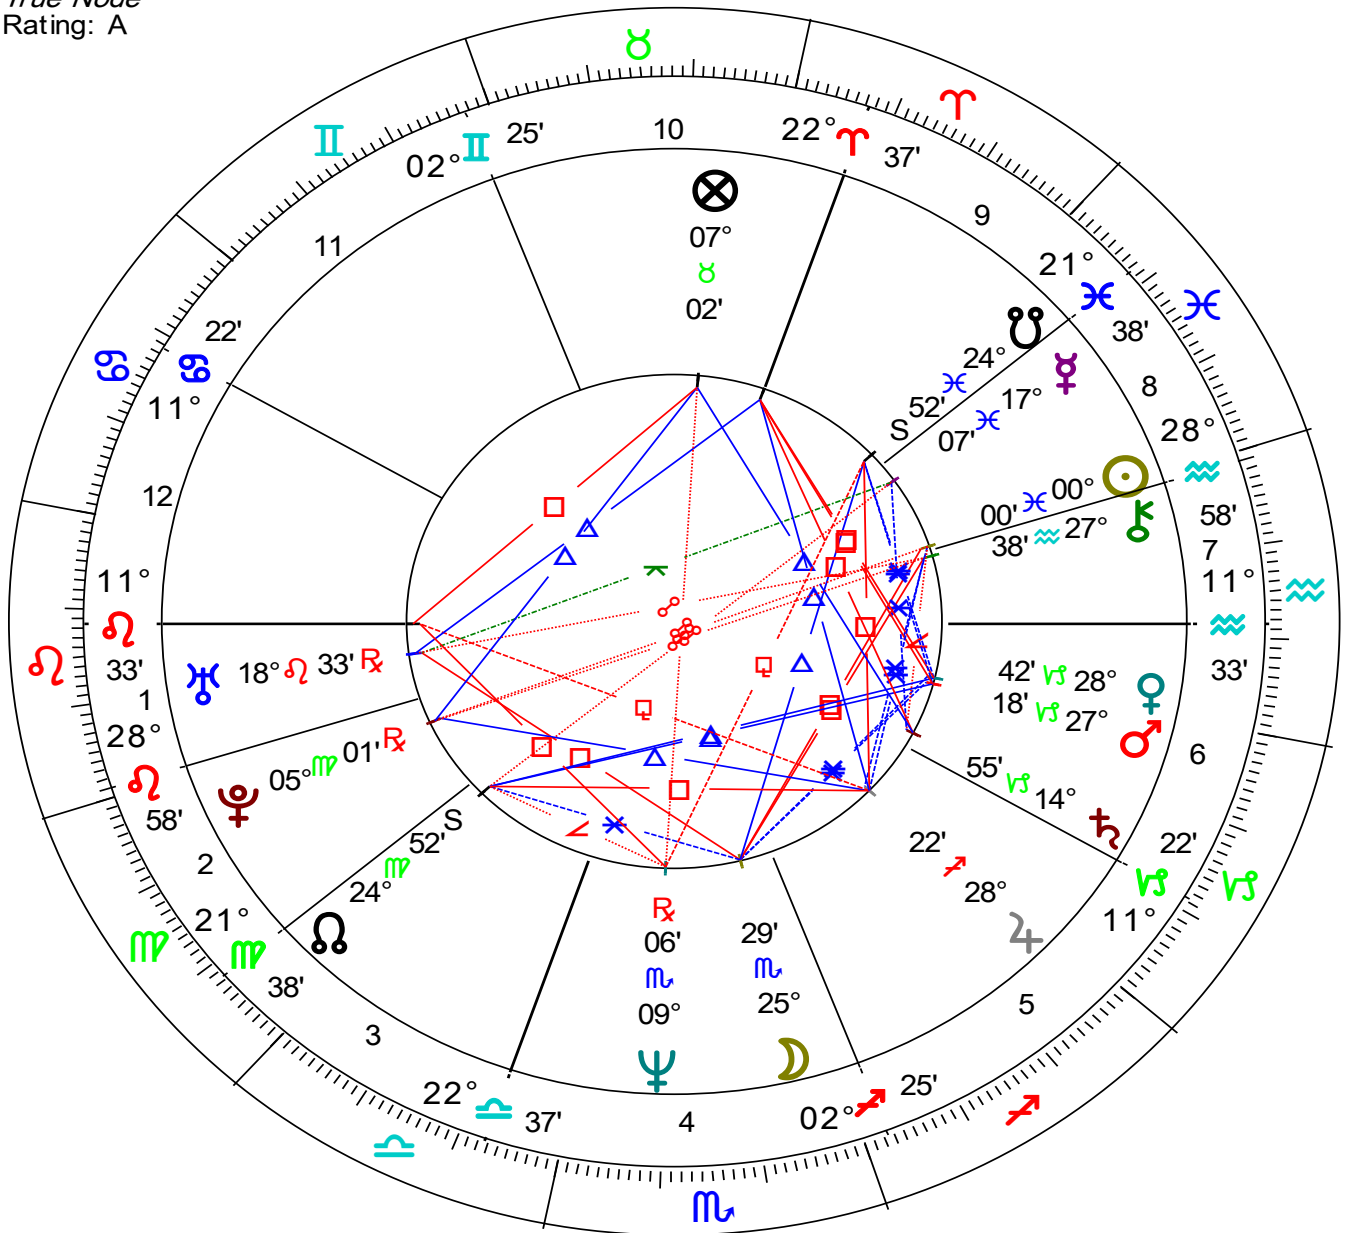

ChartWheel Created by:
 Dr. Loretta Standley
 www.DrStandley.com
 DrStandley@aol.com
 314-420-5099

**Princess Anne
Natal Chart**

Aug 15 1950, Tue
11:50 am -1:00
London, England
51°N30' 000°W10'

Geocentric
Tropical
Placidus
True Node
Rating: A

ChartWheel Created by:
Dr. Loretta Standley
www.DrStandley.com
DrStandley@aol.com
314-420-5099

**Prince Andrew
Natal Chart**

Feb 19 1960, Fri
3:30 pm +0:00
London, England
51°N30' 000°W10'

*Geocentric
Tropical
Placidus
True Node*
Rating: A

ChartWheel Created by:
Dr. Loretta Standley
www.DrStandley.com
DrStandley@aol.com
314-420-5099

Sarah Ferguson

Natal Chart
Oct 15 1959, Thu
9:03 am UT +0:00
London, England
51°N30' 000°W10'
Geocentric
Tropical
Placidus
True Node
Rating: A