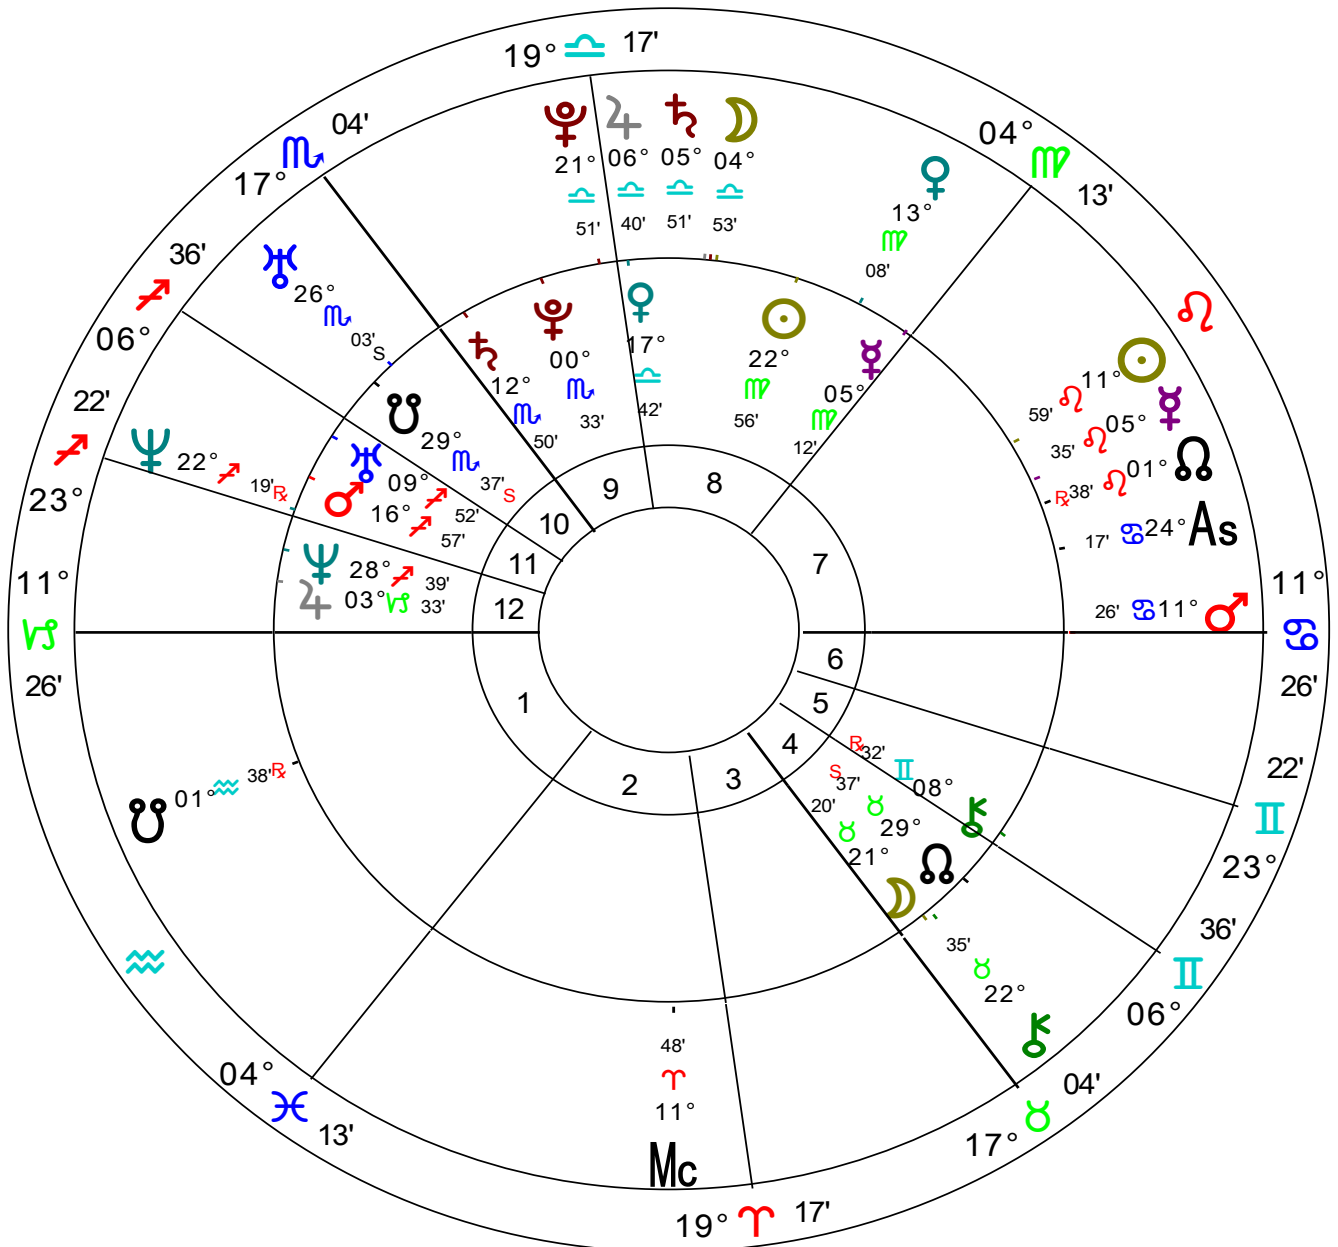

Inner Wheel
Prince Harry
 Natal Chart
 Sep 15 1984, Sat
 4:20 pm BST -1:00
 London, England
 51°N30' 000°W10'
Geocentric
Tropical
Placidus
True Node

Outer Wheel
Meghan Markle
 Natal Chart
 Aug 4 1981, Tue
 4:46 am PDT +7:00
 Canoga Park, CA
 34°N12'04" 118°W35'50"
Geocentric
Tropical
Placidus
True Node