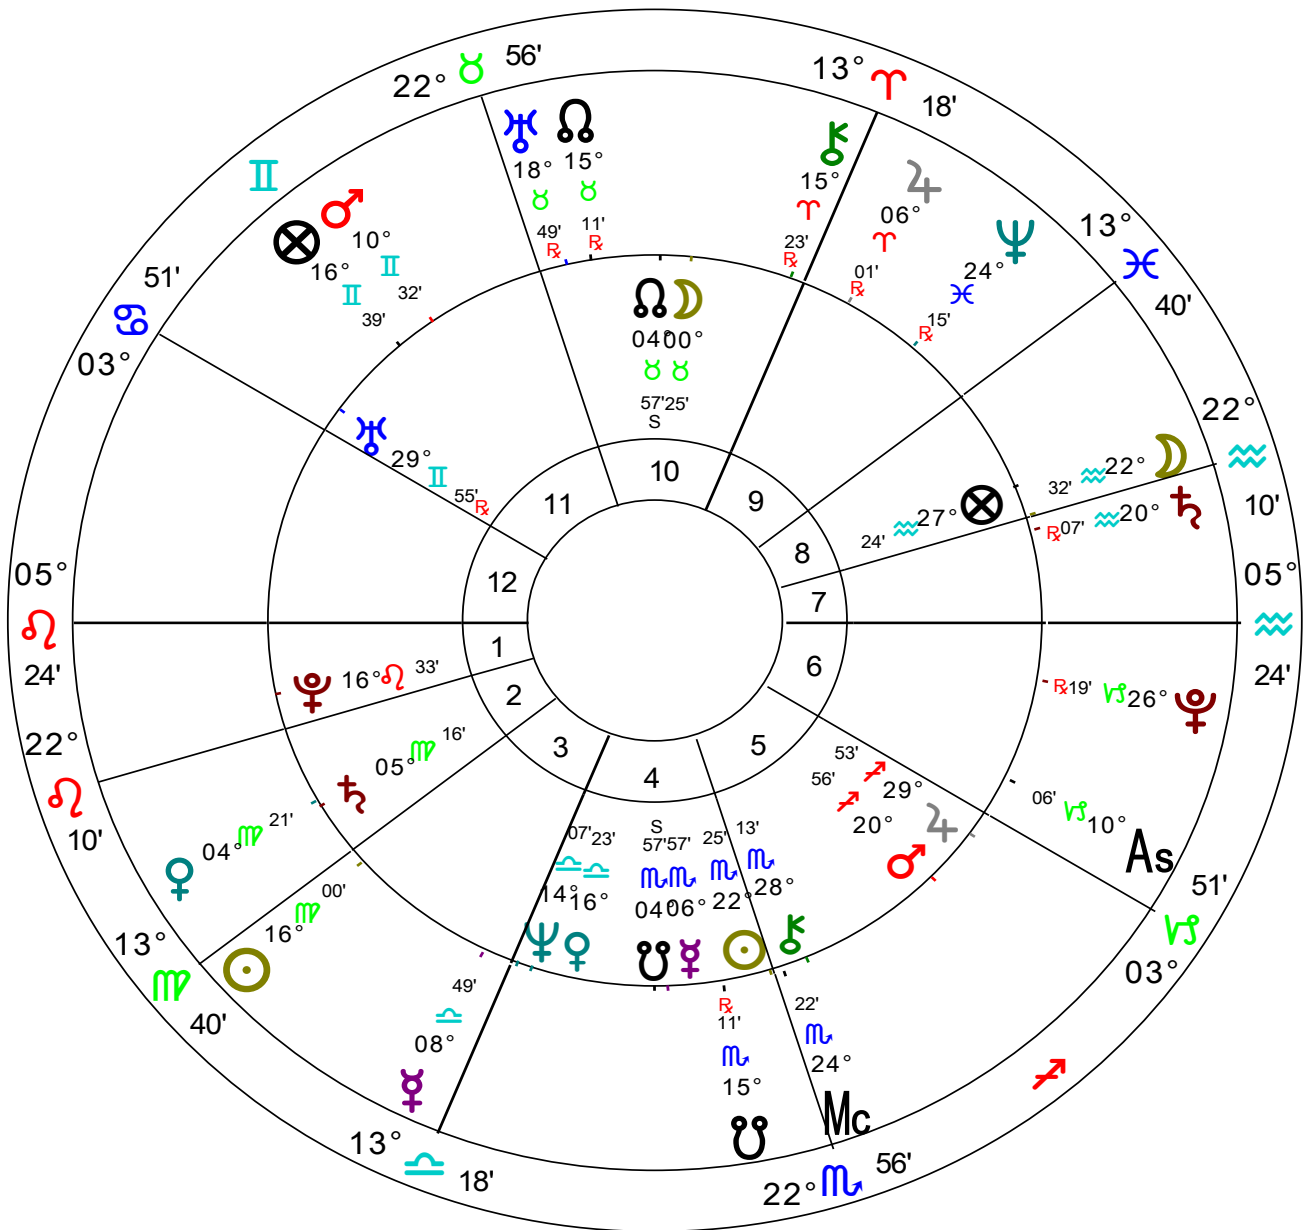

Inner Wheel  
**Prince of Wales, Charles**  
 Natal Chart  
 Nov 14 1948, Sun  
 9:14 pm +0:00  
 Buckingham Palace  
 51°N30' 000°W08'  
 Geocentric  
 Tropical  
 Placidus  
 True Node

Outer Wheel  
**Queen II, Elizabeth Death**  
 Natal Chart  
 Sep 8 2022, Thu  
 4:30 pm UT +0:00  
 Balmoral Castle  
 57°N02' 003°W13'  
 Geocentric  
 Tropical  
 Placidus  
 True Node