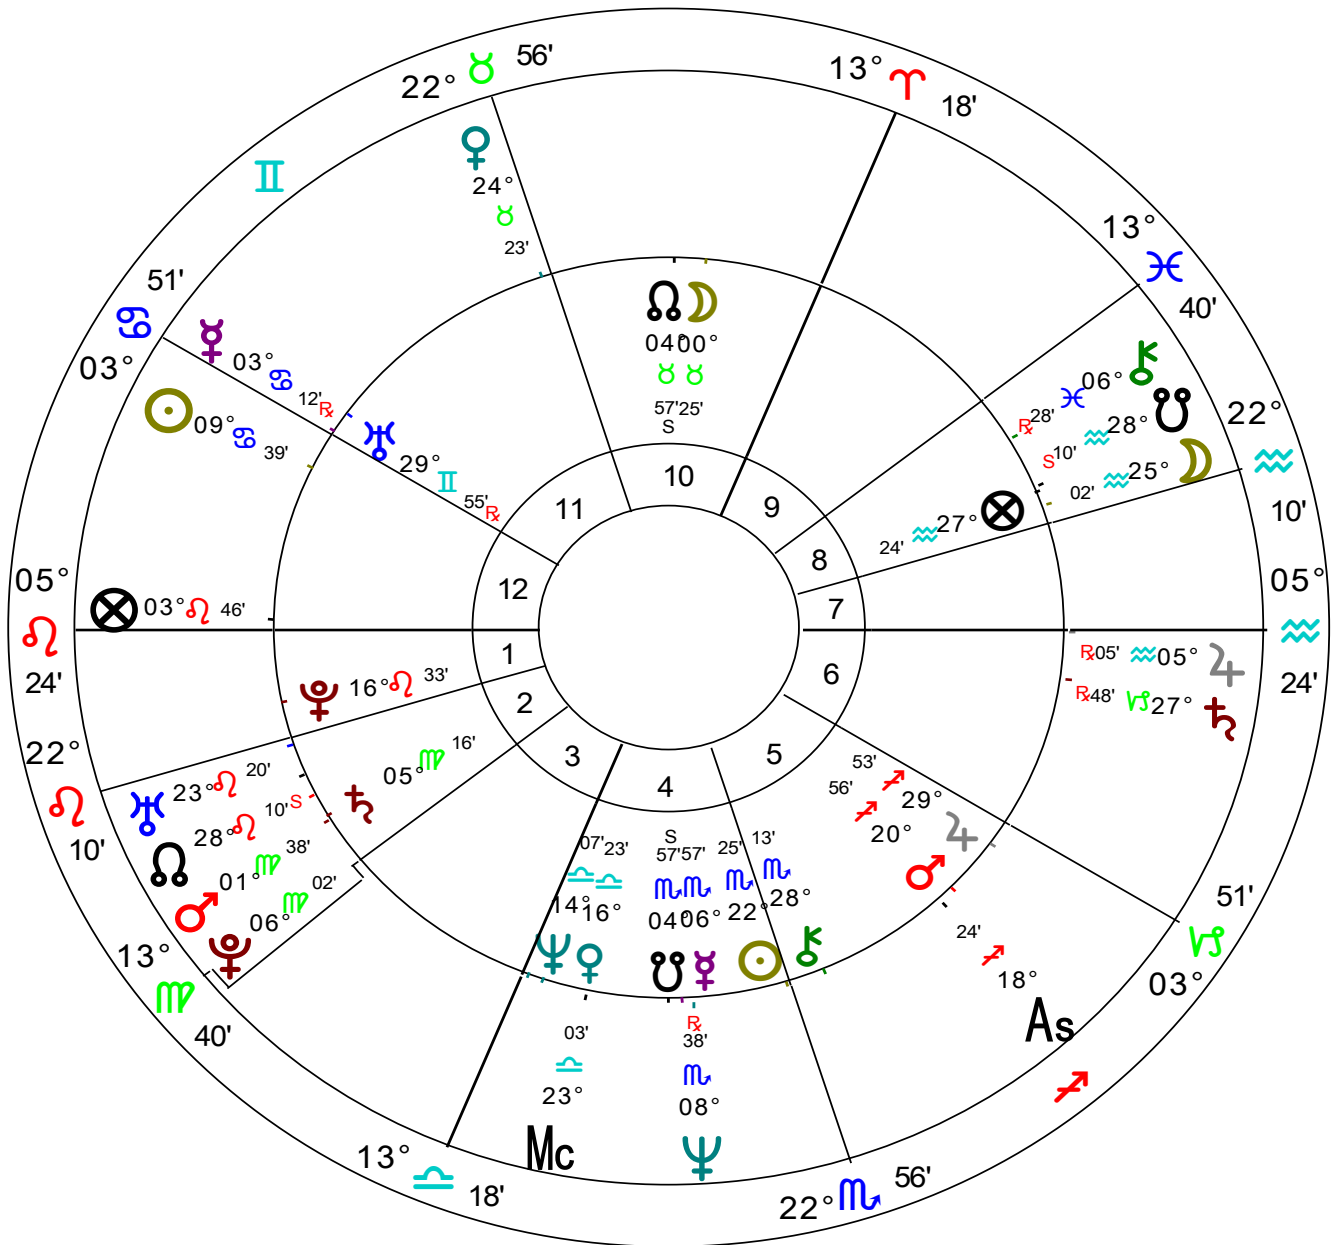

Inner Wheel

Prince of Wales, Charles

Natal Chart

Nov 14 1948, Sun

9:14 pm +0:00

Buckingham Palace

51°N30' 000°W08'

Geocentric

Tropical

Placidus

True Node

Outer Wheel

Princess of Wales, Diana

Natal Chart

Jul 1 1961, Sat

7:45 pm -1:00

Sandringham, England

52°N50' 000°E30'

Geocentric

Tropical

Placidus

True Node

ChartWheel Created by:
 Dr. Loretta Standley
 www.DrStandley.com
 DrStandley@aol.com
 314-420-5099