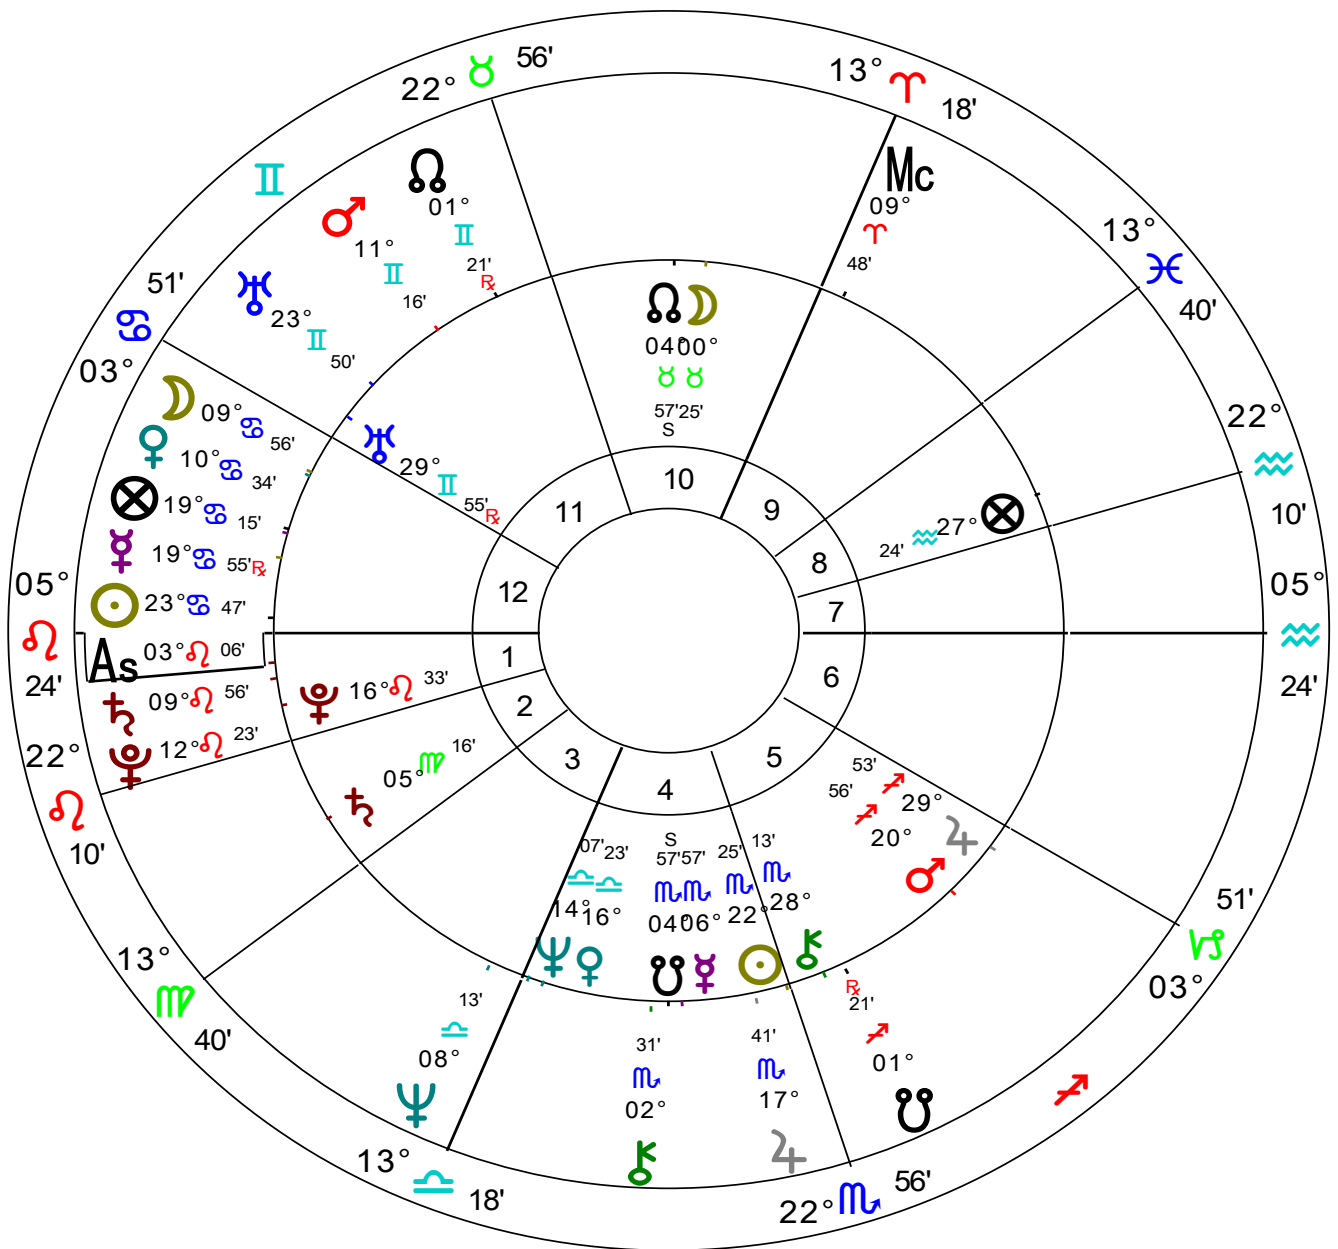

Inner Wheel

Prince of Wales, Charles

Natal Chart

Nov 14 1948, Sun

9:14 pm +0:00

Buckingham Palace

51°N30' 000°W08'

Geocentric

Tropical

Placidus

True Node

Outer Wheel

Camilla Parker-Bowles

Natal Chart

Jul 17 1947, Thu

7:00 am -2:00

London, England

51°N30' 000°W10'

Geocentric

Tropical

Placidus

True Node

ChartWheel Created by:
 Dr. Loretta Standley
 www.DrStandley.com
 DrStandley@aol.com
 314-420-5099