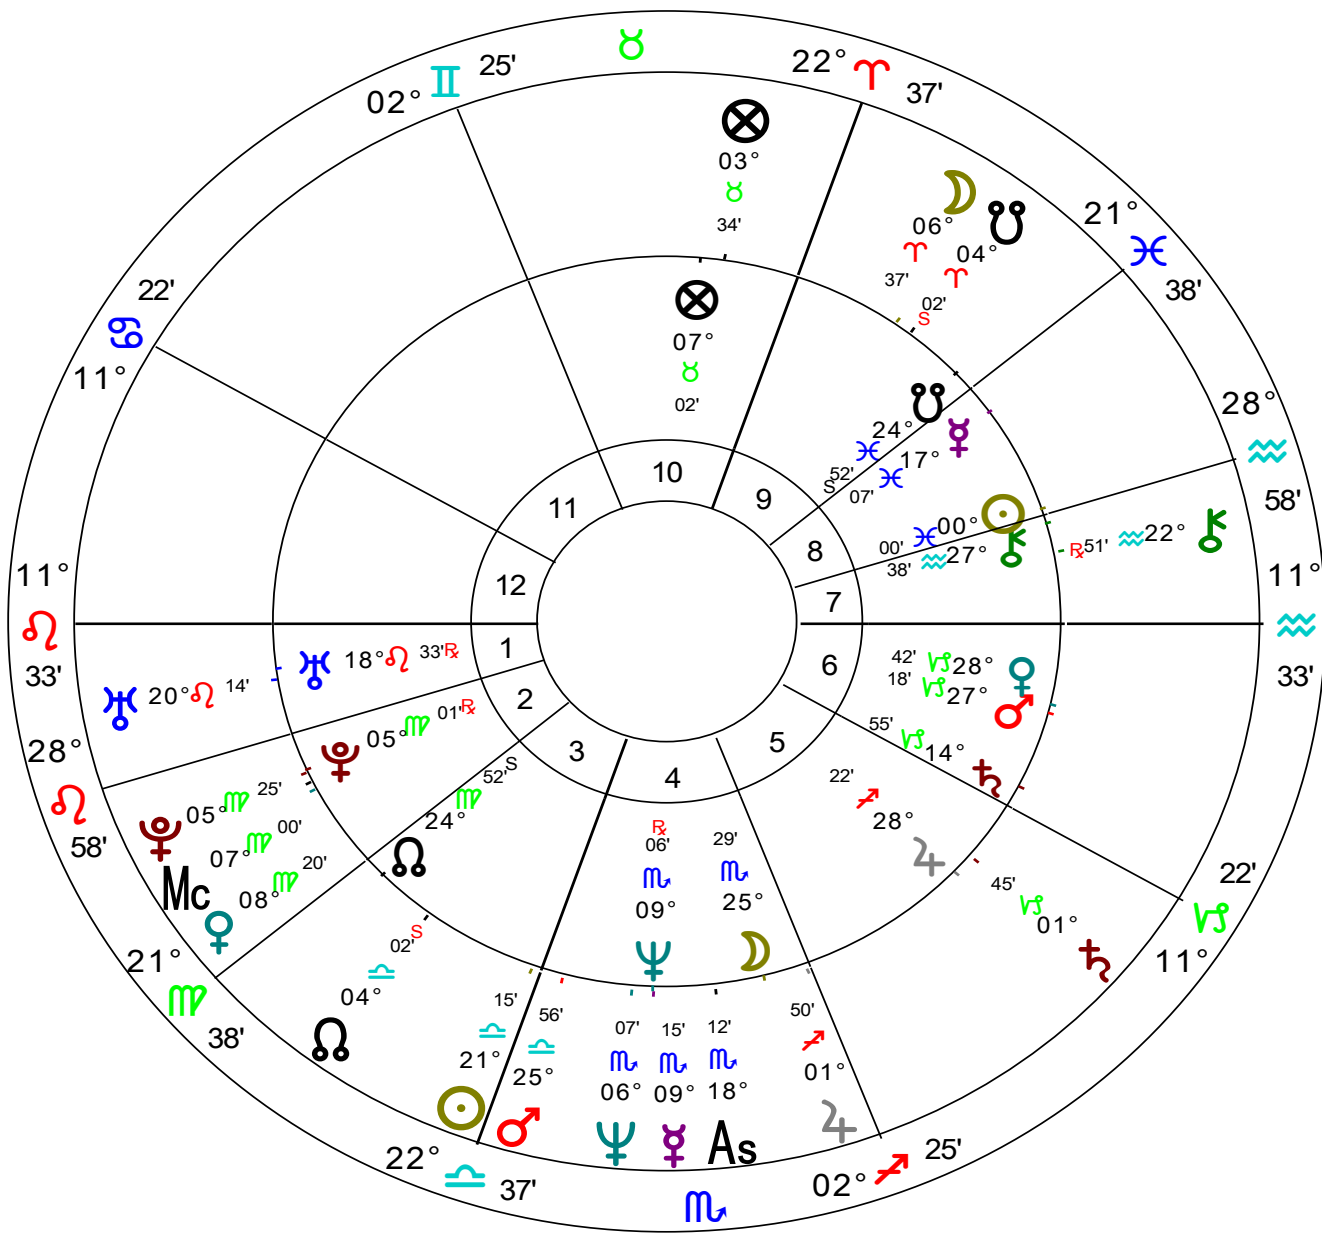

Inner Wheel
Prince Andrew
 Natal Chart
 Feb 19 1960, Fri
 3:30 pm +0:00
 London, England
 51°N30' 000°W10'
 Geocentric
 Tropical
 Placidus
 True Node

Outer Wheel
Sarah Ferguson
 Natal Chart
 Oct 15 1959, Thu
 9:03 am UT +0:00
 London, England
 51°N30' 000°W10'
 Geocentric
 Tropical
 Placidus
 True Node