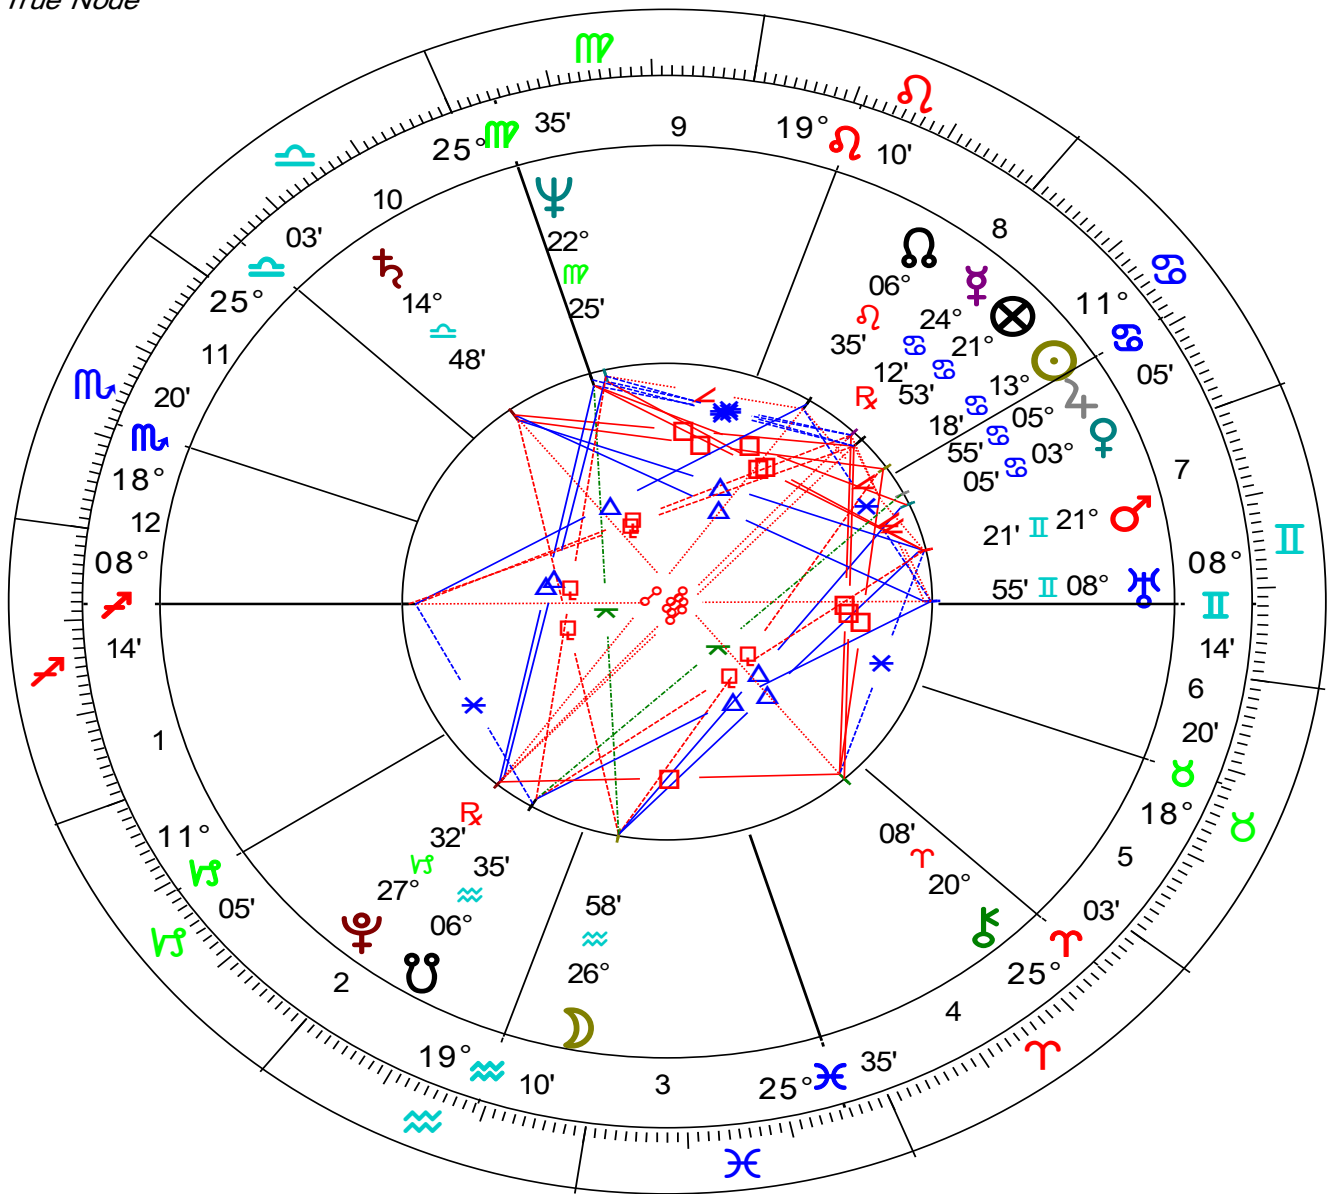

PLUTO IN CAPRICORN CHART WHEELS

Pluto returns to 27 degrees 32 minutes

1) July 4, 1776

2) February 20, 2022

Prepared by:

Dr. Loretta Standley - RYT500, FIAMA

www.DrStandley.com

DrStandley@protonmail.com

Declaration of Independence

Natal Chart

Jul 4 1776 NS, Thu
4:50 pm LMT +5:00:39
Philadelphia, PA
39°N57'08" 075°W09'51"

*Geocentric
Tropical
Placidus
True Node*

ChartWheel Created by:
Dr. Loretta Standley
www.DrStandley.com
DrStandley@aol.com
314-420-5099

Pluto in Capricorn

Natal Chart

Feb 20 2022, Sun

12:00 pm EST +5:00

Philadelphia, PA

39°N57'08" 075°W09'51"

Geocentric

Tropical