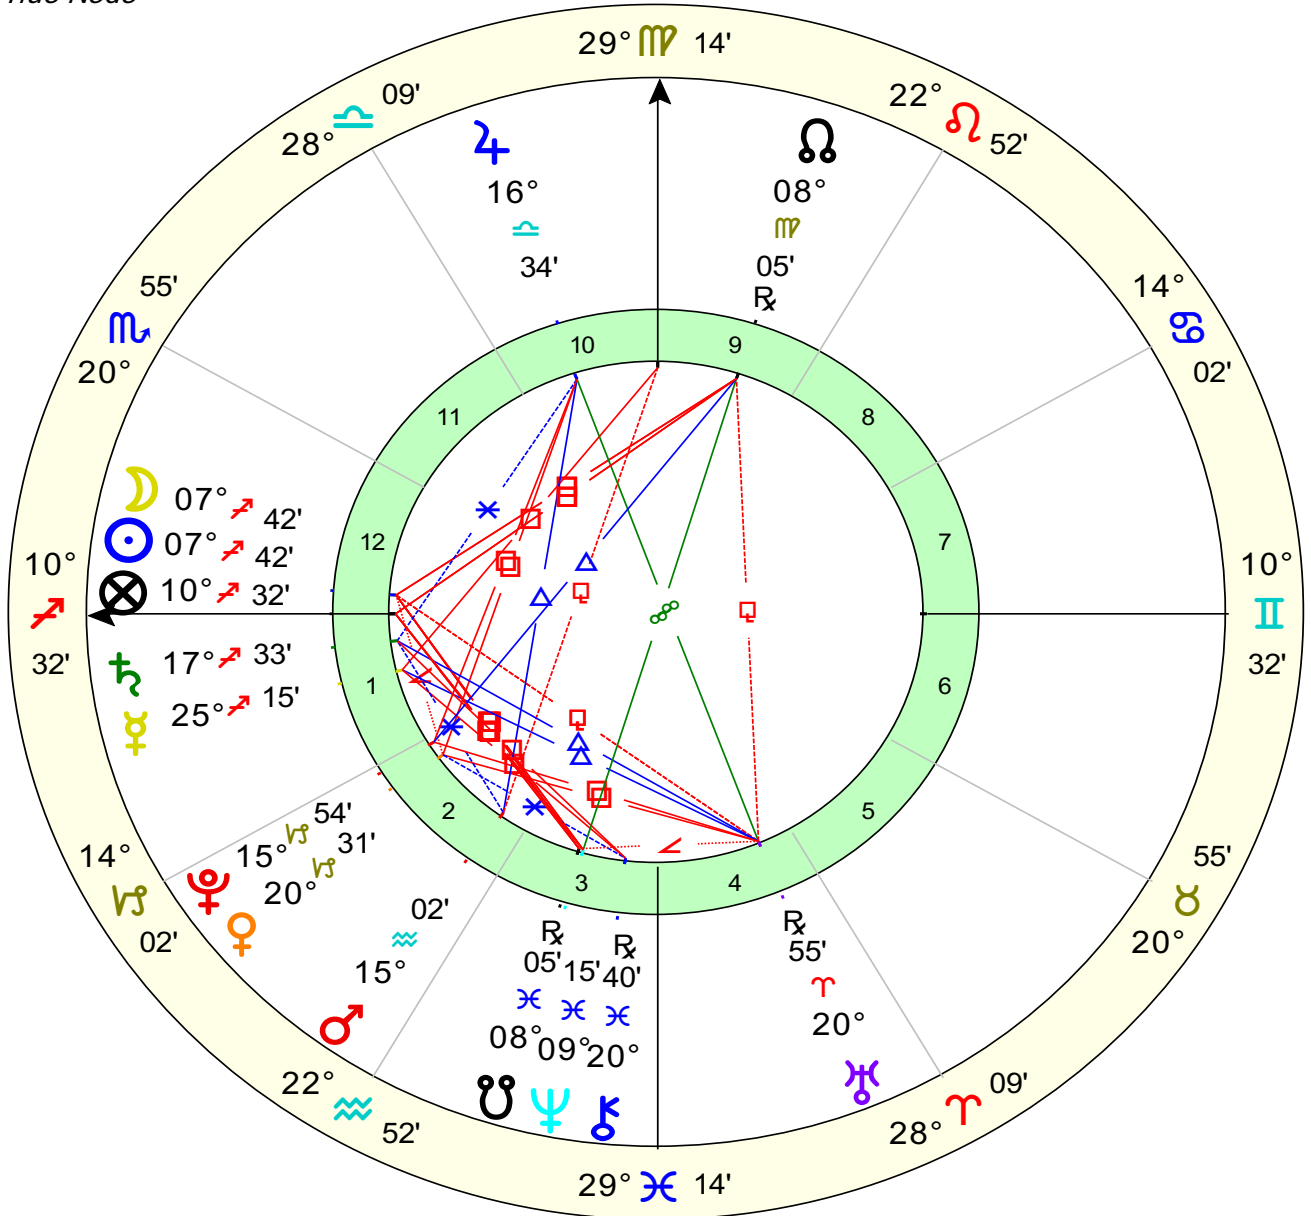

# New Moon in Sagittarius

## Natal Chart

Nov 29 2016, Tue

7:18 am EST +5:00

New York, NY

40°N42'51" 074°W00'23"

Geocentric

Tropical

Placidus