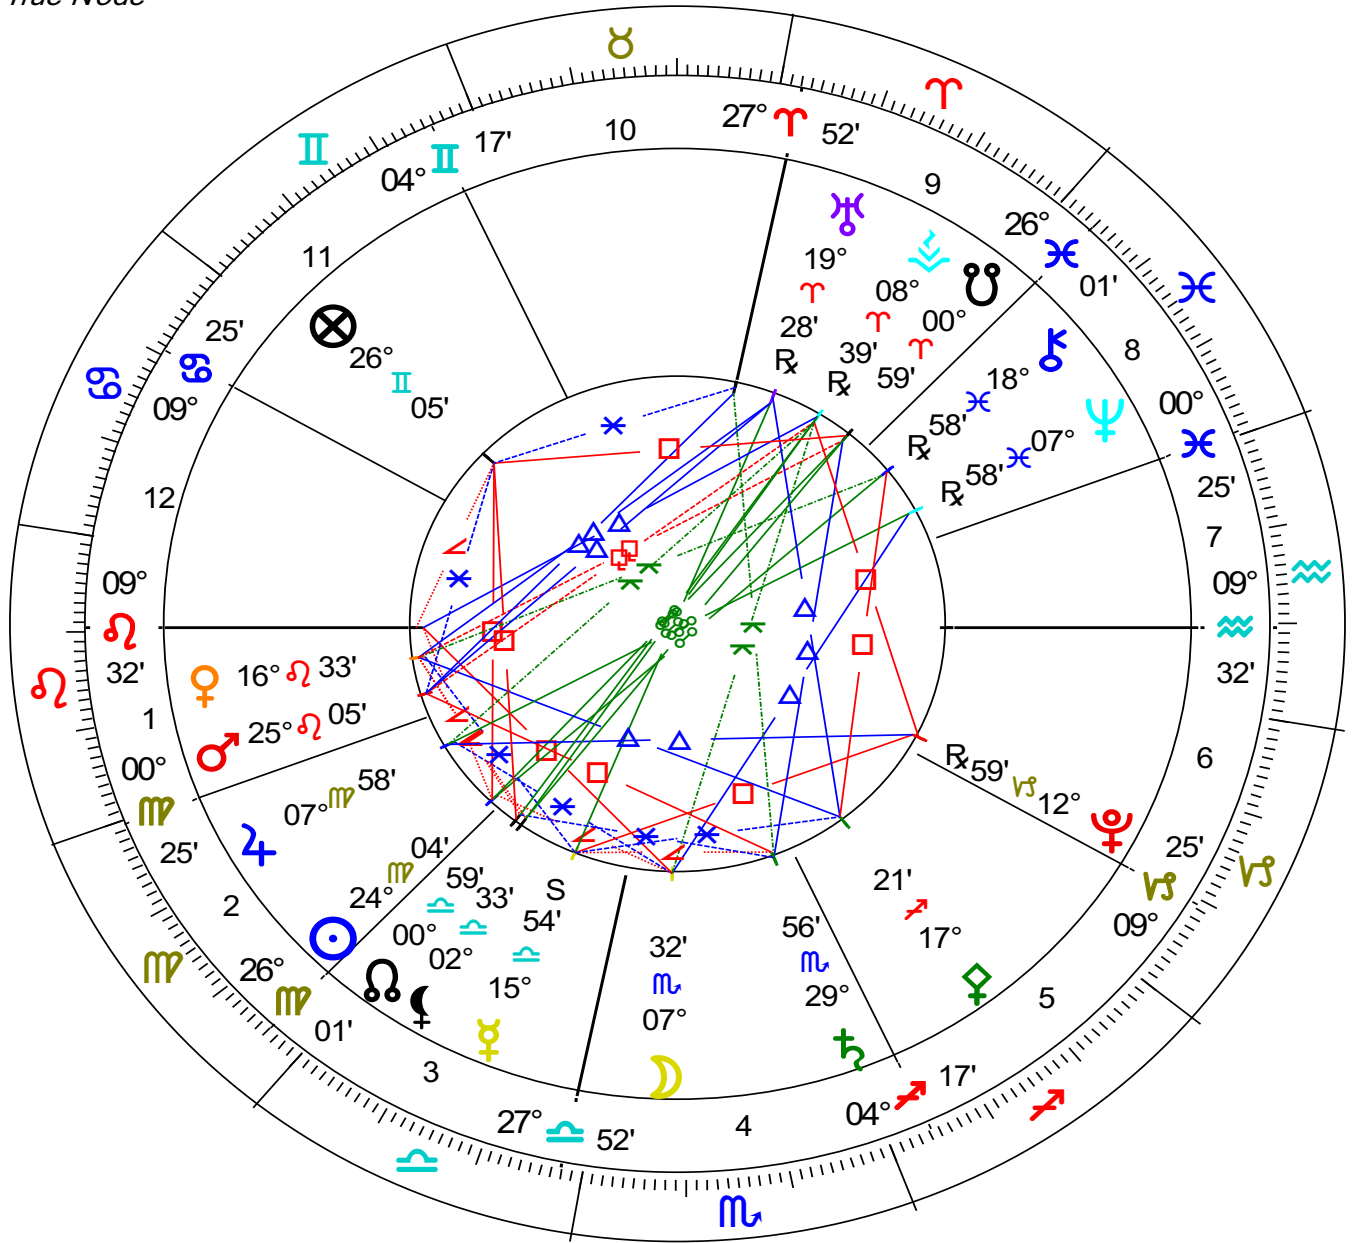

Planetary Positions at Birth

Transits September 17 2015

September 17 2015

2:56:00 AM EDT

New York, NY

40°N 42'51", 74°W 00'23"

Geocentric Chart, Tropical Zodiac, Placidus House System

Planet		Sign	Longitude	Declination
☉ Sun	is in	♍ Virgo	24° 04' 53"	+ 2° 21' 00"
☾ Moon	is in	♏ Scorpio	7° 33' 20"	-11° 02' 00"
☿ Mercury	is in	♎ Libra	15° 54' 34"	- 9° 51' 00"
♀ Venus	is in	♌ Leo	16° 33' 33"	+10° 47' 00"
♂ Mars	is in	♌ Leo	25° 05' 57"	+14° 17' 00"
♃ Jupiter	is in	♍ Virgo	7° 58' 10"	+ 9° 24' 00"
♄ Saturn	is in	♏ Scorpio	29° 56' 31"	-18° 22' 00"
♅ Uranus	is in	♈ Aries	19° 28' 18"	+ 6° 59' 00"
♆ Neptune	is in	♓ Pisces	7° 58' 09"	- 9° 20' 00"
♇ Pluto	is in	♑ Capricorn	12° 59' 19"	-20° 59' 00"
♁ N. Node	is in	♎ Libra	00° 59' 41"	- 0° 28' 00"
♋ S. Node	is in	♈ Aries	00° 59' 41"	- 0° 28' 00"
♈ Ascendant	is in	♌ Leo	9° 33' 03"	+17° 51' 00"
♈ Midheaven	is in	♈ Aries	27° 52' 52"	+10° 43' 00"
☽ Fortuna	is in	♊ Gemini	26° 04' 36"	+23° 22' 00"
♀ Pallas	is in	♐ Sagittarius	17° 21' 02"	+11° 34' 00"
♁ Vesta	is in	♈ Aries	8° 39' 52"	- 7° 25' 00"
♁ Chiron	is in	♓ Pisces	18° 58' 51"	+ 0° 01' 00"

Transits Sep 17 2015
Event Chart
 Sep 17 2015, Thu
 2:56 am EDT +4:00
 New York, NY
 40°N42'51" 074°W00'23"
Geocentric
Tropical
Placidus
True Node

Chart Prepared by:
 Dr. Loretta J. Standley, FIAMA
 www.drstandley.com
 P. O. Box 23351
 St. Louis MO 63156
 1-314-420-5099

Transits Sep 17 2015
Event Chart
 Sep 17 2015, Thu
 2:10 pm EDT +4:00
 New York, NY
 40°N42'51" 074°W00'23"
Geocentric
Tropical
Placidus
True Node

Chart Prepared by:
 Dr. Loretta J. Standley, FIAMA
 www.drstandley.com
 P. O. Box 23351
 St. Louis MO63156
 1-314-420-5099