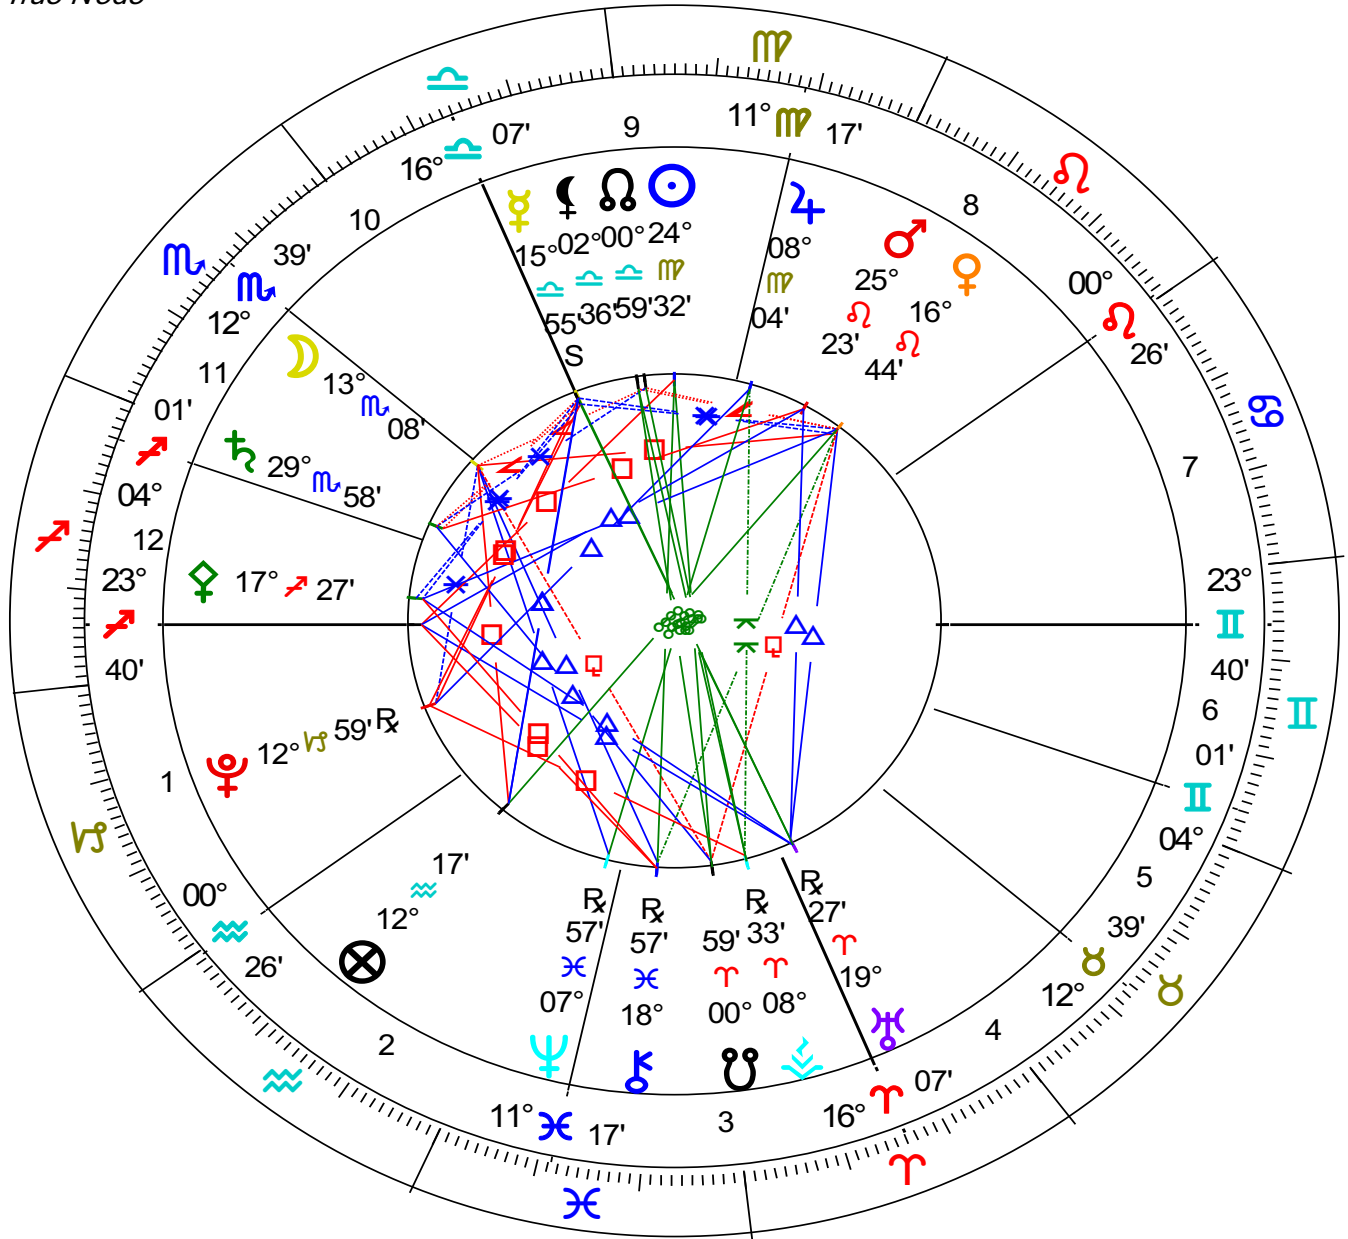

Transits Sep 17 2015
Event Chart
 Sep 17 2015, Thu
 2:56 am EDT +4:00
 New York, NY
 40°N42'51" 074°W00'23"
Geocentric
Tropical
Placidus
True Node

Chart Prepared by:
 Dr. Loretta J. Standley, FIAMA
 www.drstandley.com
 P. O. Box 23351
 St. Louis MO 63156
 1-314-420-5099

Planetary Positions at Birth

Transits September 17 2015

September 17 2015

2:10:00 PM EDT

New York, NY

40°N 42'51", 74°W 00'23"

Geocentric Chart, Tropical Zodiac, Placidus House System

Planet		Sign	Longitude	Declination
☉ Sun	is in	♍ Virgo	24° 32' 17"	+ 2° 10' 00"
☾ Moon	is in	♏ Scorpio	13° 09' 21"	-12° 23' 00"
☿ Mercury	is in	♎ Libra	15° 55' 16"	- 9° 53' 00"
♀ Venus	is in	♌ Leo	16° 44' 22"	+10° 48' 00"
♂ Mars	is in	♌ Leo	25° 23' 38"	+14° 12' 00"
♃ Jupiter	is in	♍ Virgo	8° 04' 09"	+ 9° 22' 00"
♄ Saturn	is in	♏ Scorpio	29° 58' 29"	-18° 23' 00"
♅ Uranus	is in	♈ Aries	19° 27' 18"	+ 6° 59' 00"
♆ Neptune	is in	♓ Pisces	7° 57' 25"	- 9° 20' 00"
♇ Pluto	is in	♑ Capricorn	12° 59' 13"	-20° 59' 00"
♁ N. Node	is in	♎ Libra	00° 59' 41"	- 0° 28' 00"
♋ S. Node	is in	♈ Aries	00° 59' 41"	- 0° 28' 00"
♈ Ascendant	is in	♏ Sagittarius	23° 40' 40"	-23° 17' 00"
♎ Midheaven	is in	♎ Libra	16° 07' 20"	- 6° 20' 00"
♊ Fortuna	is in	♒ Aquarius	12° 17' 45"	-17° 06' 00"
♀ Pallas	is in	♏ Sagittarius	17° 27' 28"	+11° 29' 00"
♁ Vesta	is in	♈ Aries	8° 33' 08"	- 7° 28' 00"
♄ Chiron	is in	♓ Pisces	18° 57' 34"	+ 0° 00' 00"

Transits Sep 17 2015
Event Chart
 Sep 17 2015, Thu
 2:10 pm EDT +4:00
 New York, NY
 40°N42'51" 074°W00'23"
Geocentric
Tropical
Placidus
True Node

Chart Prepared by:
 Dr. Loretta J. Standley, FIAMA
 www.drstandley.com
 P. O. Box 23351
 St. Louis MO63156
 1-314-420-5099

Transits Sep 17 2015
Event Chart
 Sep 17 2015, Thu
 10:50 pm EDT +4:00
 New York, NY
 40°N42'51" 074°W00'23"
Geocentric
Tropical
Placidus
True Node

Chart Prepared by:
 Dr. Loretta J. Standley, FIAMA
 www.drstandley.com
 P. O. Box 23351
 St. Louis MO 63156
 1-314-420-5099