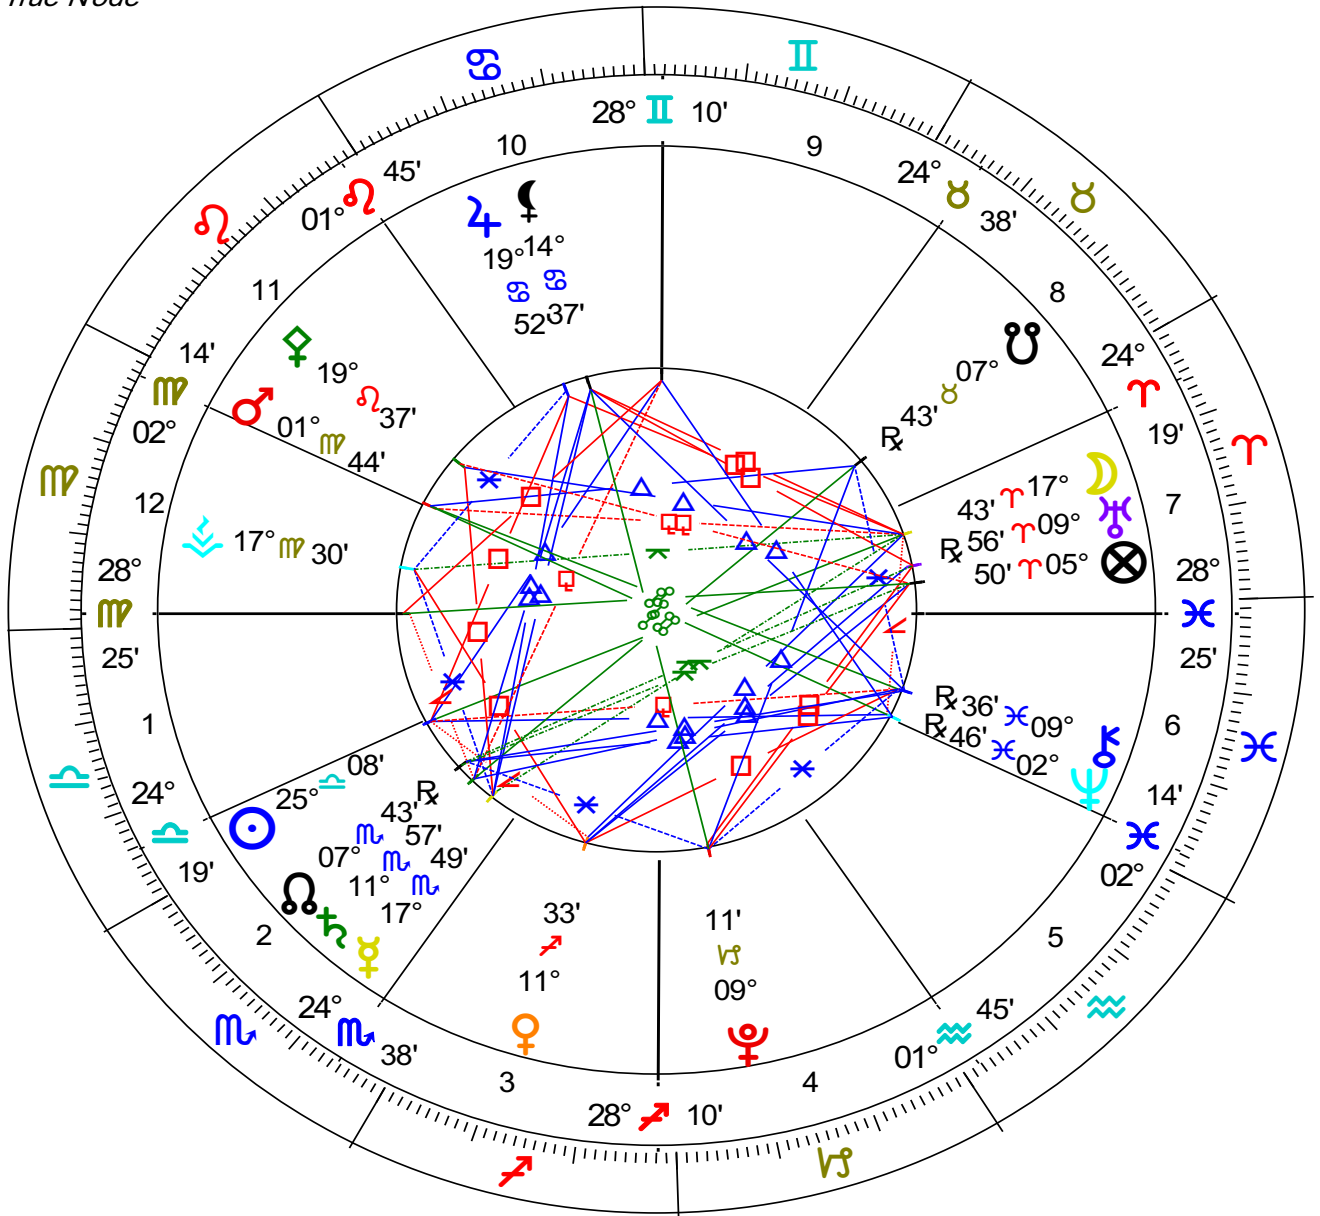

DAILY ASTROLOGY CHART

Prepared by: Dr. Loretta Standley, FIAMA

www.DrStandley.com

314-420-5099

Planetary Positions at Birth

Transits October 18 2013

October 18 2013

7:38:00 PM EDT

New York, NY

40°N 42'51", 74°W 00'23"

Geocentric Chart, Tropical Zodiac, Placidus House System

Planet		Sign	Longitude	Declination
☉ Sun	is in	♎ Libra	25° 45' 13"	- 9° 57' 00"
☾ Moon	is in	♈ Aries	25° 45' 04"	+10° 58' 00"
☿ Mercury	is in	♏ Scorpio	18° 01' 31"	-20° 17' 00"
♀ Venus	is in	♐ Sagittarius	12° 12' 32"	-25° 22' 00"
♂ Mars	is in	♍ Virgo	2° 05' 54"	+12° 04' 00"
♃ Jupiter	is in	♋ Cancer	19° 54' 25"	+21° 55' 00"
♄ Saturn	is in	♏ Scorpio	12° 02' 07"	-13° 24' 00"
♅ Uranus	is in	♈ Aries	9° 55' 06"	+ 3° 15' 00"
♆ Neptune	is in	♓ Pisces	2° 45' 42"	-11° 07' 00"
♇ Pluto	is in	♑ Capricorn	9° 11' 39"	-20° 12' 00"
♁ N. Node	is in	♏ Scorpio	7° 42' 56"	-14° 14' 00"
♂ S. Node	is in	♉ Taurus	7° 42' 56"	-14° 14' 00"
♈ Ascendant	is in	♉ Taurus	28° 24' 17"	+19° 48' 00"
♊ Midheaven	is in	♊ Aquarius	5° 44' 29"	-18° 50' 00"
☽ Fortuna	is in	♏ Scorpio	28° 23' 26"	-19° 48' 00"
♀ Pallas	is in	♌ Leo	19° 55' 42"	-13° 23' 00"
♁ Vesta	is in	♍ Virgo	17° 46' 55"	+ 8° 39' 00"
♄ Chiron	is in	♓ Pisces	9° 35' 21"	- 3° 01' 00"