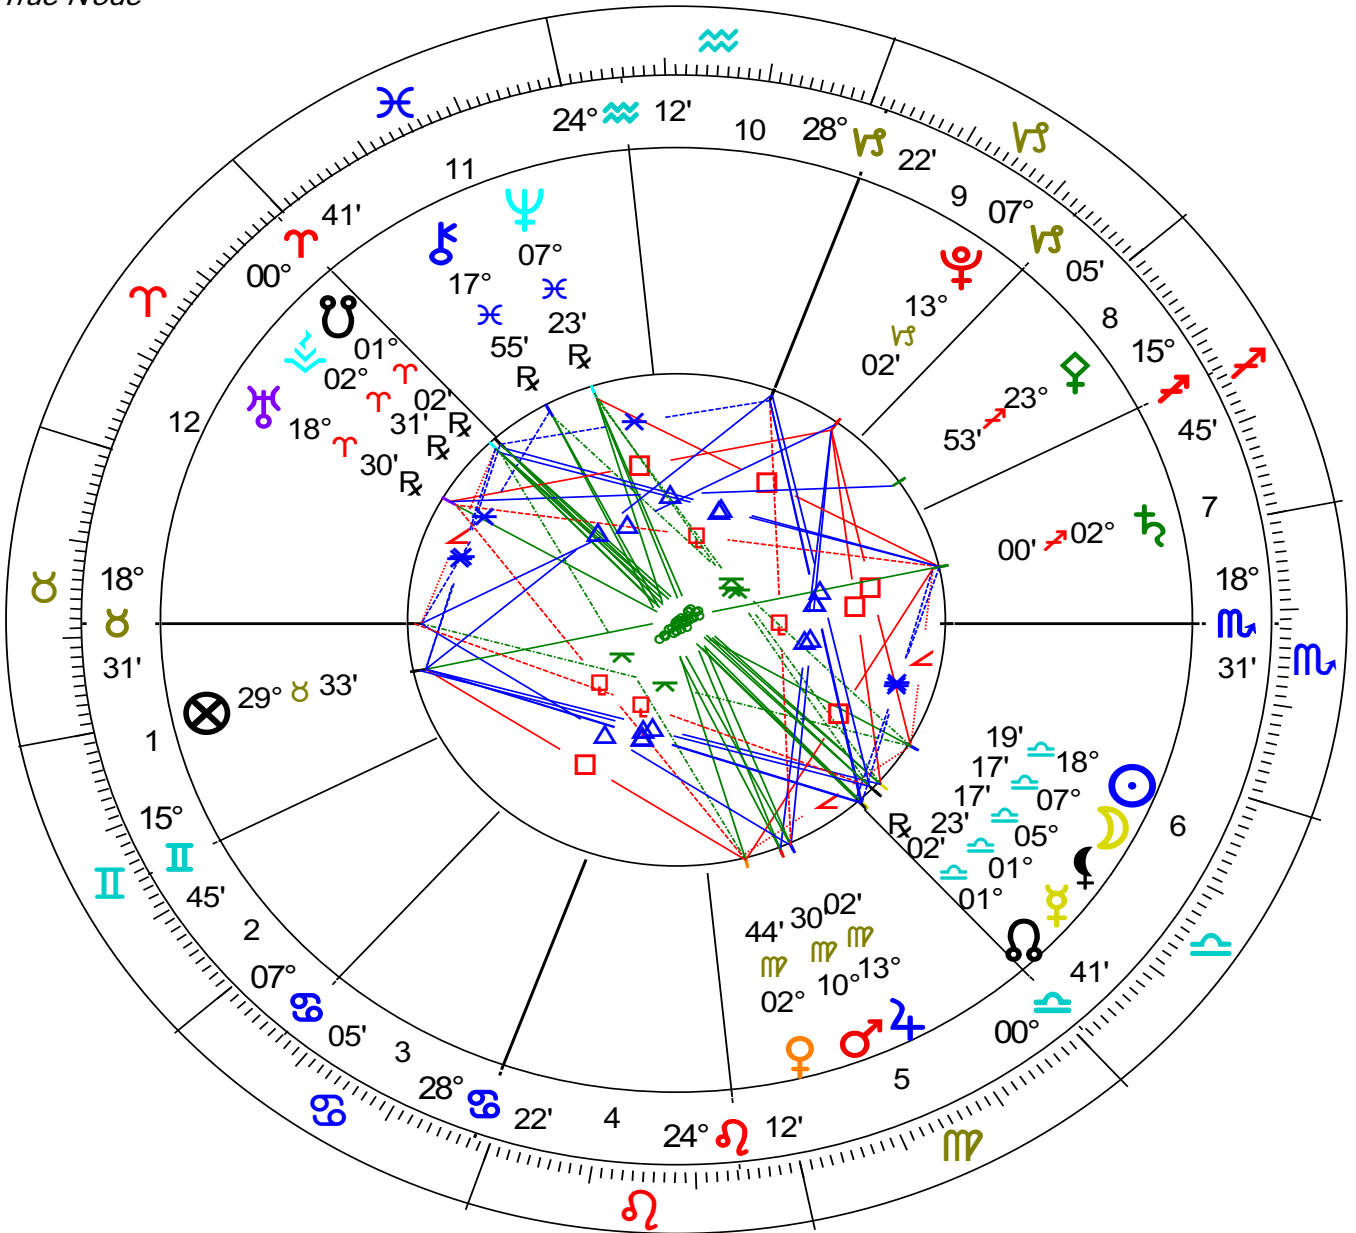

Transits Oct 11 2015

Event Chart

Oct 11 2015, Sun
7:37 pm EDT +4:00
New York, NY
40°N42'51" 074°W00'23"

*Geocentric
Tropical
Placidus
True Node*

Chart Prepared by:

Dr. Loretta J. Standley, FIAMA

www.drstandley.com

P. O. Box 23351

St. Louis MO 63156

1-314-420-5099