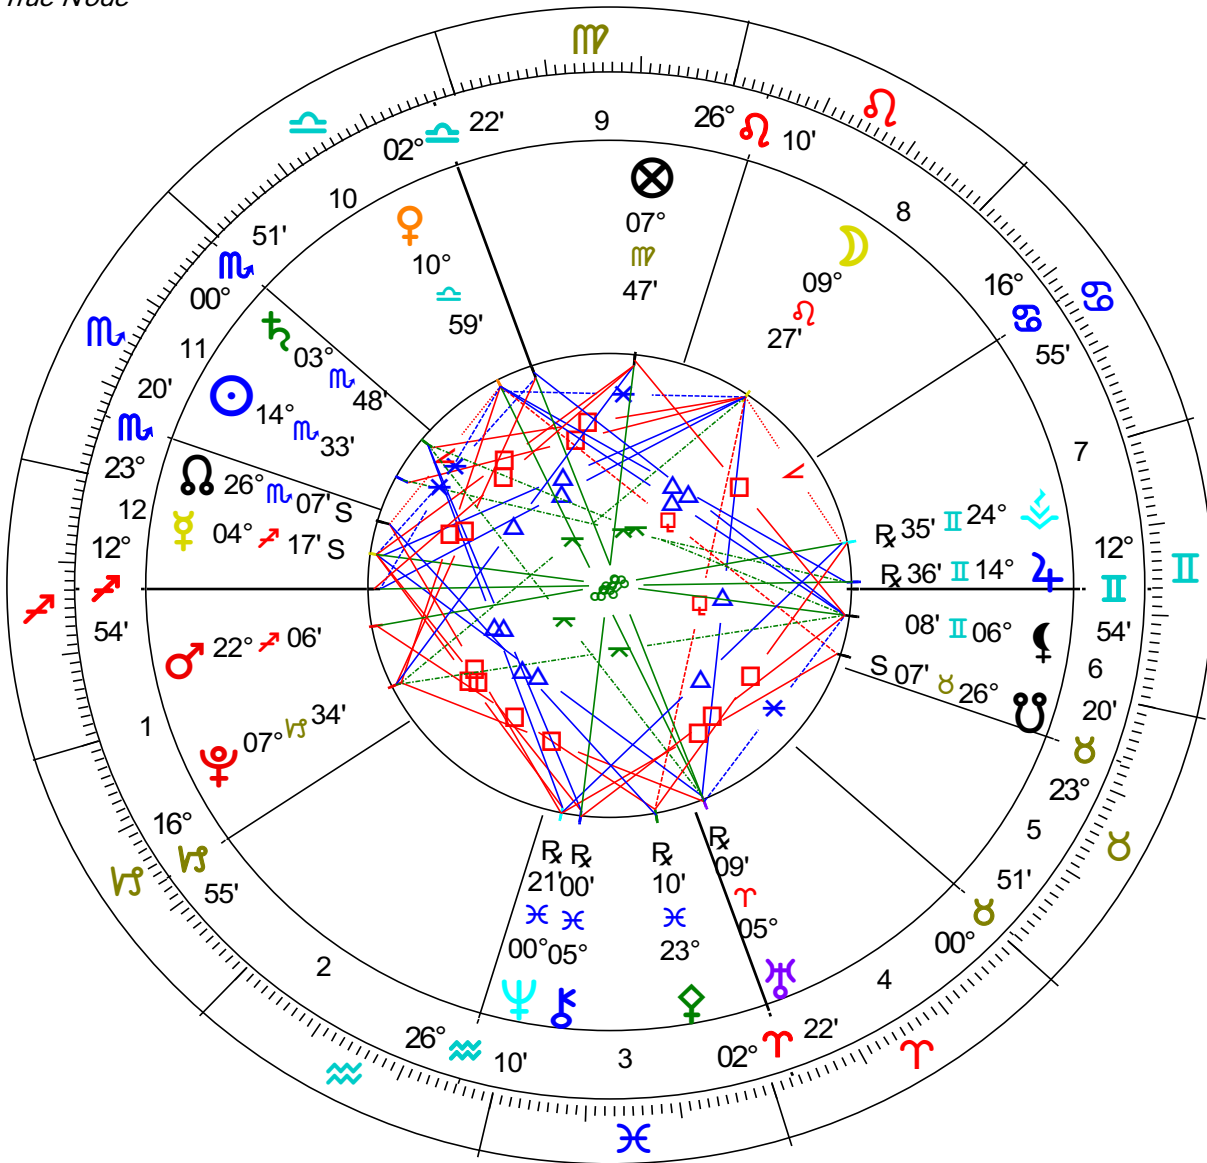

Transits Nov 6 2012

Event Chart

Nov 6 2012, Tue
9:00 am EST +5:00
New York, NY
40°N42'51" 074°W00'23"

Geocentric
Tropical
Placidus
True Node

Chart Prepared by:

Dr. Loretta J. Standley, FIAMA
www.drstandley.com
P. O. Box 23351
St. Louis MO 63156
1-314-420-5099

Transits Nov 6 2012

Event Chart

Nov 6 2012, Tue

6:04 pm EST +5:00

New York, NY

40°N 42' 51" 074°W 00' 23"

Geocentric

Tropical