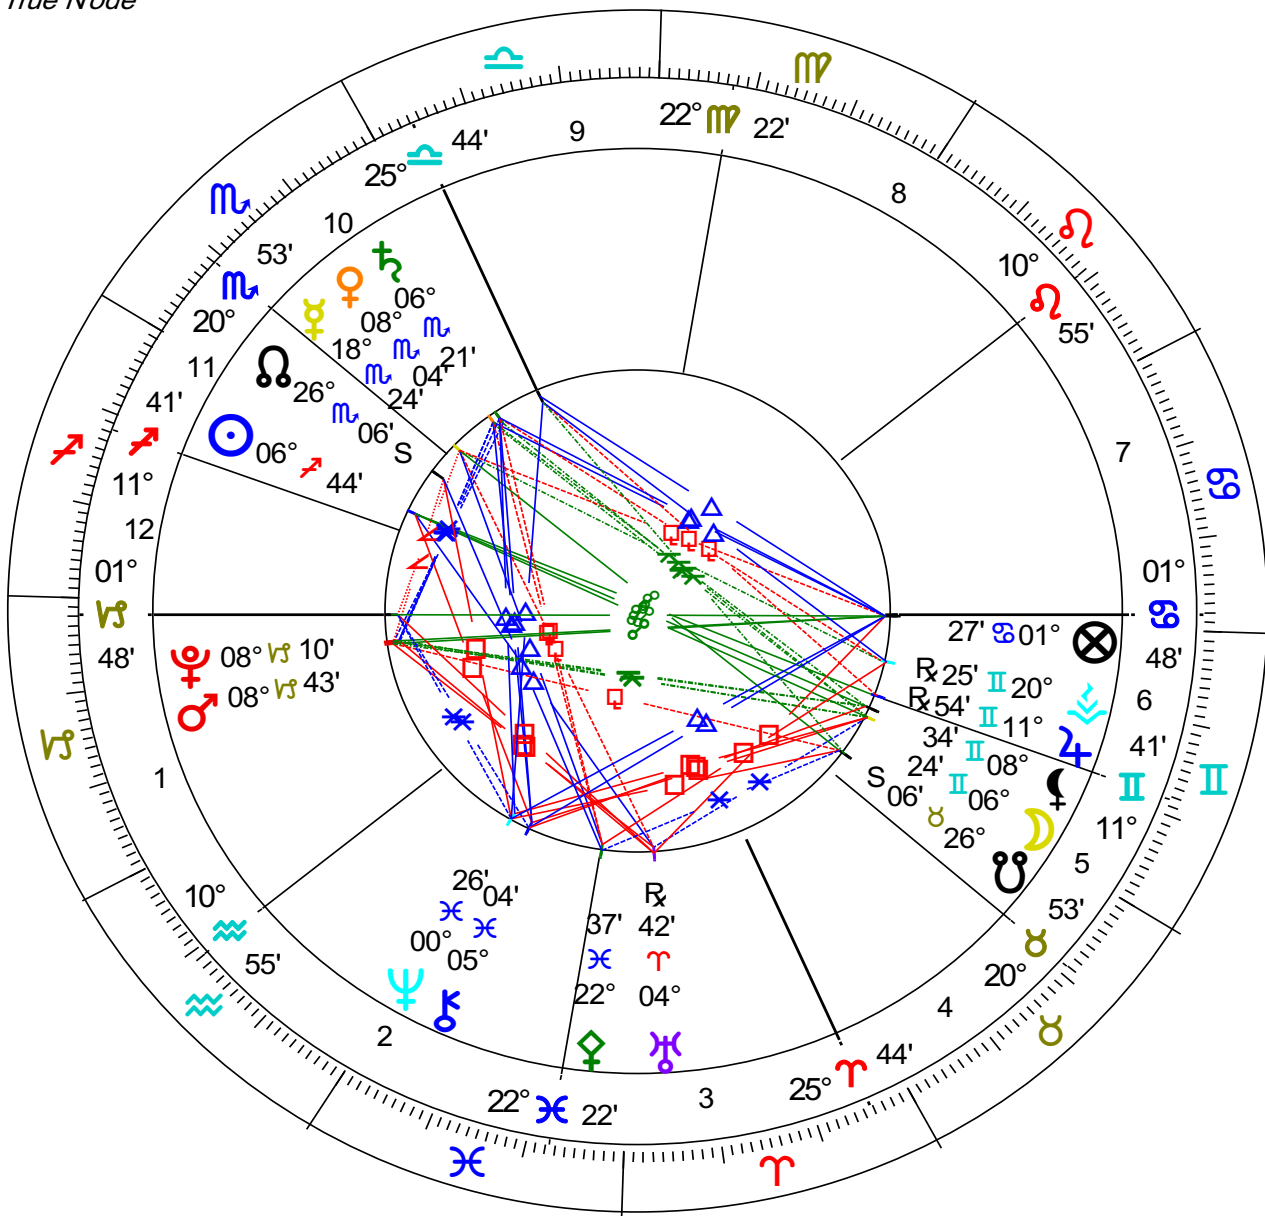

Transits Nov 28 2012

Event Chart

Nov 28 2012, Wed

9:00 am EST +5:00

New York, NY

40°N42'51" 074°W00'23"

Geocentric

Tropical

Placidus

True Node

Chart Prepared by:

Dr. Loretta J. Standley, FIAMA

www.drstandley.com

P. O. Box 23351

St. Louis MO 63156

1-314-420-5099

Transits Nov 28 2012

Event Chart

Nov 28 2012, Wed

9:45 am EST +5:00

New York, NY

40°N42'51" 074°W00'23"

Geocentric

Tropical