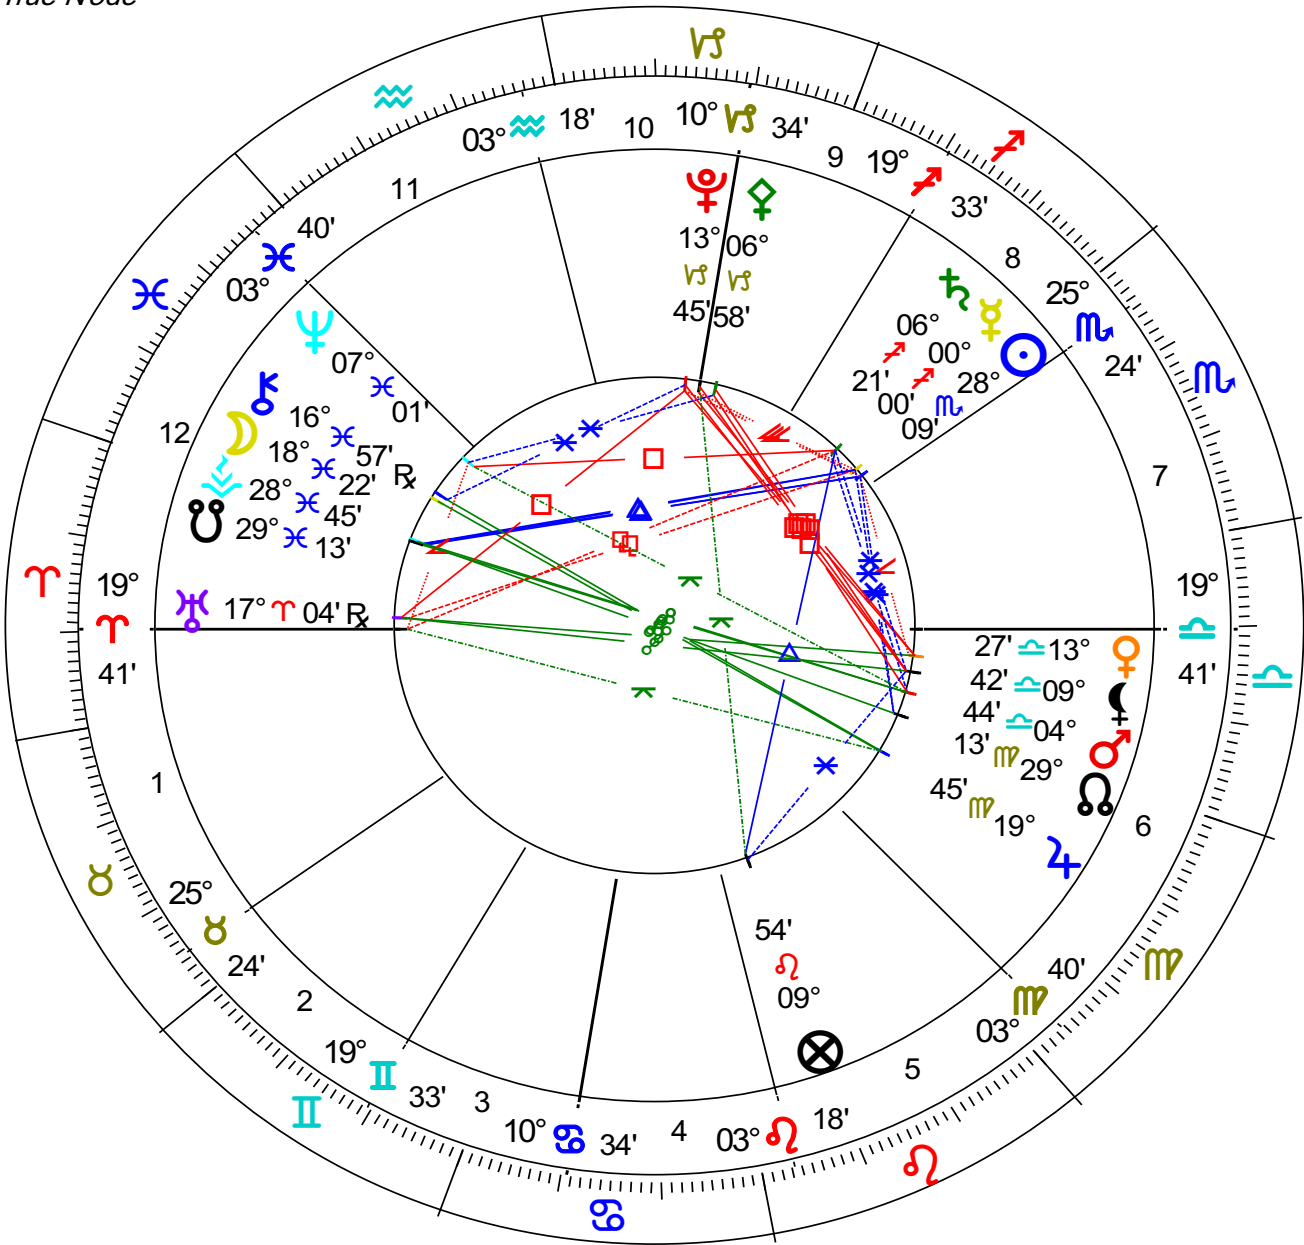

## Planetary Positions at Birth

Transits November 20 2015

November 20 2015

2:44:00 PM EST

New York, NY

40°N 42'51", 74°W 00'23"

Geocentric Chart, Tropical Zodiac, Placidus House System

Planet		Sign	Longitude	Declination
☉ Sun	is in	♏ Scorpio	28° 09' 45"	-19° 44' 00"
☾ Moon	is in	♓ Pisces	18° 23' 10"	- 3° 42' 00"
☿ Mercury	is in	♐ Sagittarius	0° 00' 01"	-20° 44' 00"
♀ Venus	is in	♎ Libra	13° 27' 59"	- 3° 38' 00"
♂ Mars	is in	♎ Libra	4° 44' 36"	- 0° 33' 00"
♃ Jupiter	is in	♍ Virgo	19° 45' 47"	+ 5° 01' 00"
♄ Saturn	is in	♐ Sagittarius	6° 21' 51"	-19° 44' 00"
♅ Uranus	is in	♈ Aries	17° 04' 12"	+ 6° 05' 00"
♆ Neptune	is in	♓ Pisces	7° 01' 13"	- 9° 40' 00"
♇ Pluto	is in	♑ Capricorn	13° 45' 12"	-21° 04' 00"
♁ N. Node	is in	♍ Virgo	27° 47' 17"	+ 0° 52' 00"
♈ <sub>S</sub> Ascendant	is in	♈ Aries	19° 41' 57"	+ 7° 42' 00"
♐ <sub>C</sub> Midheaven	is in	♑ Capricorn	10° 34' 21"	-23° 00' 00"
☽ Fortuna	is in	♌ Leo	9° 55' 22"	+17° 45' 00"
♀ Pallas	is in	♑ Capricorn	6° 58' 19"	+ 3° 19' 00"
♁ Vesta	is in	♓ Pisces	28° 45' 52"	- 9° 21' 00"
♄ Chiron	is in	♓ Pisces	16° 57' 55"	- 0° 58' 00"

**Transits Nov 20 2015**  
**Event Chart**  
 Nov 20 2015, Fri  
 2:44 pm EST +5:00  
 New York, NY  
 40°N42'51" 074°W00'23"  
*Geocentric*  
*Tropical*  
*Placidus*  
*True Node*

**Chart Prepared by:**  
 Dr. Loretta J. Standley, FIAMA  
 www.drstandley.com  
 P. O. Box 23351  
 St. Louis MO 63156  
 1-314-420-5099

**Transits Nov 20 2015**  
**Event Chart**  
 Nov 20 2015, Fri  
 8:59 pm EST +5:00  
 New York, NY  
 40°N42'51" 074°W00'23"  
*Geocentric*  
*Tropical*  
*Placidus*  
*True Node*

**Chart Prepared by:**  
 Dr. Loretta J. Standley, FIAMA  
 www.drstandley.com  
 P. O. Box 23351  
 St. Louis MO 63156  
 1-314-420-5099