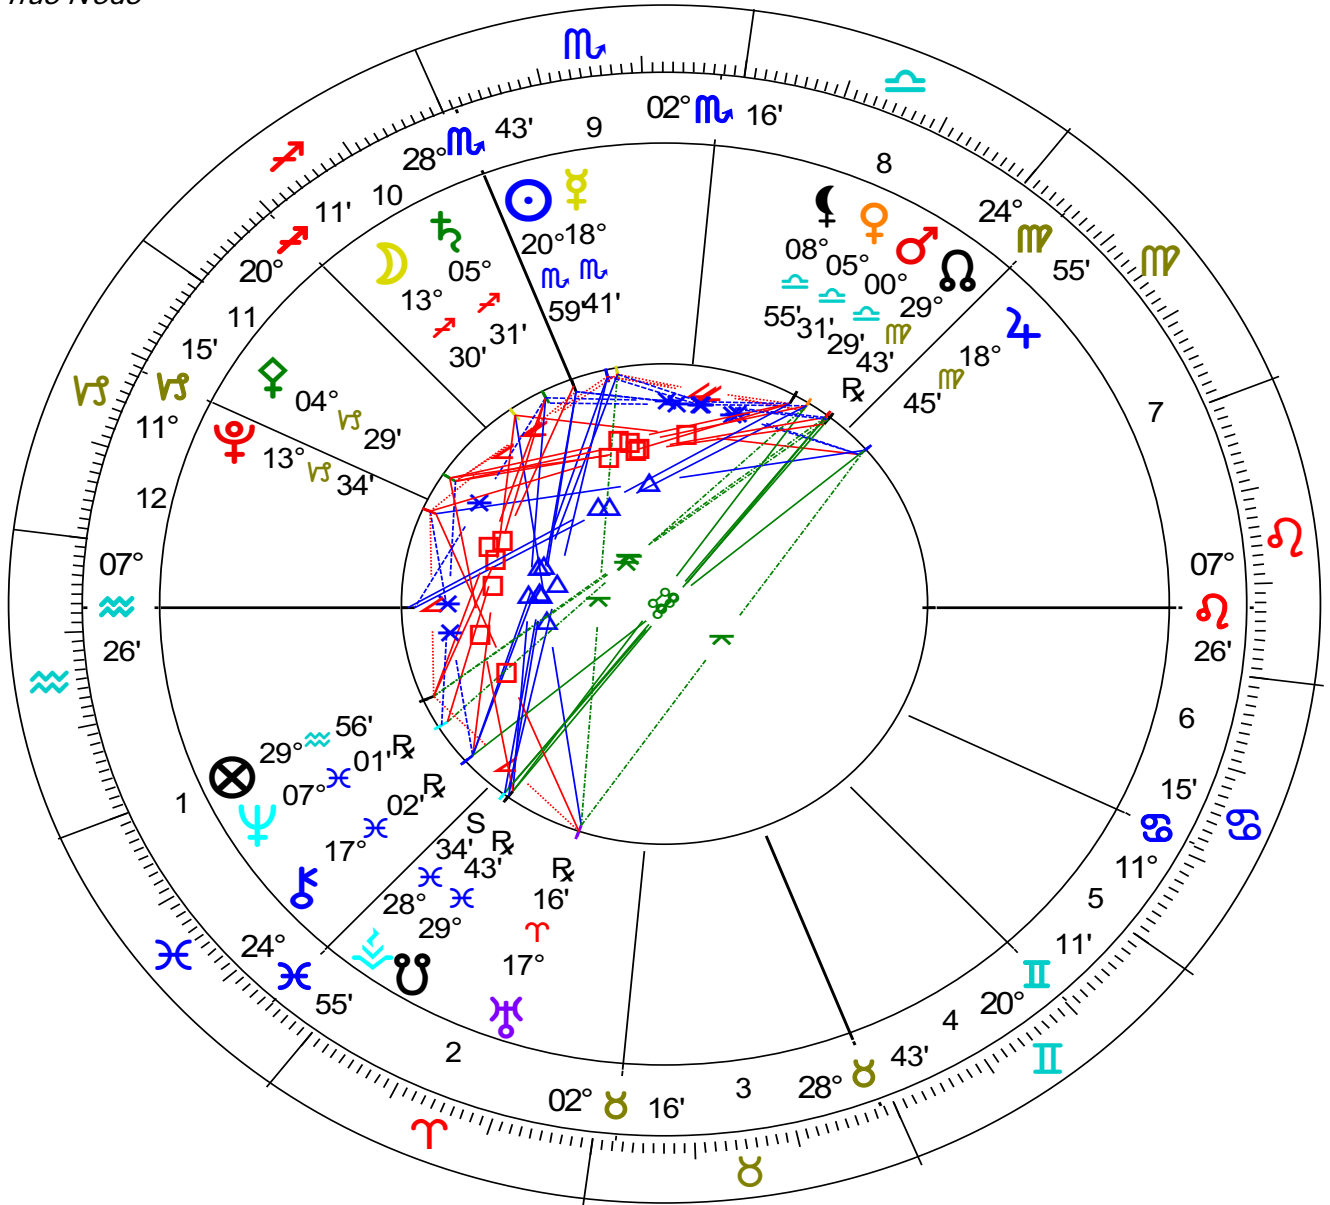

Planetary Positions at Birth

Transits November 13 2015

November 13 2015

12:12:00 PM EST

New York, NY

40°N 42'51", 74°W 00'23"

Geocentric Chart, Tropical Zodiac, Placidus House System

Planet		Sign	Longitude	Declination
☉ Sun	is in	♏ Scorpio	20° 59' 58"	-18° 00' 00"
☾ Moon	is in	♐ Sagittarius	13° 30' 51"	-17° 33' 00"
☿ Mercury	is in	♏ Scorpio	18° 41' 31"	-17° 12' 00"
♀ Venus	is in	♎ Libra	5° 31' 00"	-0° 51' 00"
♂ Mars	is in	♎ Libra	0° 29' 21"	+1° 06' 00"
♃ Jupiter	is in	♍ Virgo	18° 45' 27"	+5° 24' 00"
♄ Saturn	is in	♐ Sagittarius	5° 31' 00"	-19° 35' 00"
♅ Uranus	is in	♈ Aries	17° 16' 50"	+6° 10' 00"
♆ Neptune	is in	♓ Pisces	7° 01' 34"	-9° 40' 00"
♇ Pluto	is in	♑ Capricorn	13° 34' 36"	-21° 04' 00"
♁ N. Node	is in	♍ Virgo	29° 43' 52"	+0° 43' 00"
♂ S. Node	is in	♓ Pisces	29° 43' 52"	+0° 43' 00"
♈ Ascendant	is in	♈ Aquarius	7° 26' 51"	-18° 24' 00"
♍ Midheaven	is in	♏ Scorpio	28° 43' 34"	-19° 52' 00"
⊗ Fortuna	is in	♈ Aquarius	29° 57' 44"	-11° 29' 00"
♀ Pallas	is in	♑ Capricorn	4° 29' 11"	+3° 53' 00"
♃ Vesta	is in	♓ Pisces	28° 34' 43"	-9° 51' 00"
♄ Chiron	is in	♓ Pisces	17° 02' 19"	-0° 55' 00"

Transits Nov 13 2015

Event Chart

Nov 13 2015, Fri
12:12 pm EST +5:00
New York, NY
40°N42'51" 074°W00'23"

*Geocentric
Tropical
Placidus
True Node*

Chart Prepared by:
Dr. Loretta J. Standley, FIAMA
www.drstandley.com
P. O. Box 23351
St. Louis MO63156
1-314-420-5099

Transits Nov 13 2015

Event Chart

Nov 13 2015, Fri

1:18 pm EST +5:00

New York, NY

40°N42'51" 074°W00'23"

Geocentric

Tropical