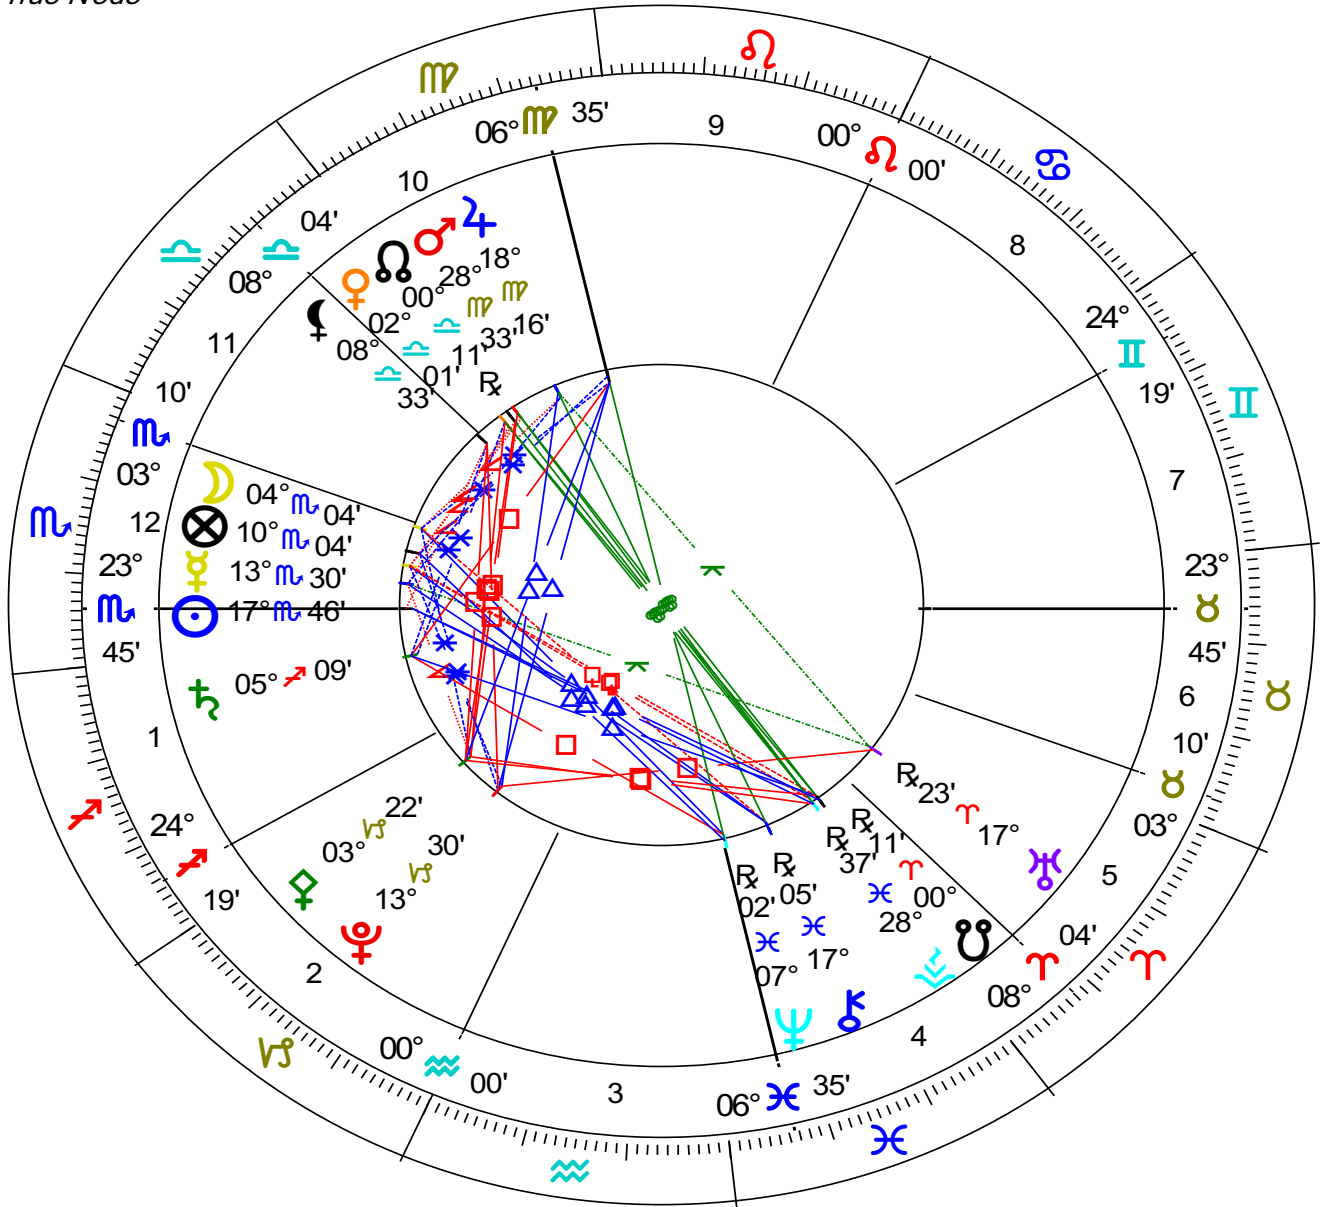

Transits Nov 10 2015

Event Chart

Nov 10 2015, Tue

7:12 am EST +5:00

New York, NY

40°N42'51" 074°W00'23"

Geocentric

Tropical

Planetary Positions at Birth

Transits November 10 2015

November 10 2015

9:17:00 PM EST

New York, NY

40°N 42'51", 74°W 00'23"

Geocentric Chart, Tropical Zodiac, Placidus House System

Planet		Sign	Longitude	Declination
☉ Sun	is in	♏ Scorpio	18° 21' 43"	-17° 17' 00"
☾ Moon	is in	♏ Scorpio	11° 09' 54"	-11° 57' 00"
☿ Mercury	is in	♏ Scorpio	14° 27' 27"	-15° 42' 00"
♀ Venus	is in	♎ Libra	2° 39' 29"	+0° 07' 00"
♂ Mars	is in	♍ Virgo	28° 54' 40"	+1° 43' 00"
♃ Jupiter	is in	♍ Virgo	18° 21' 41"	+5° 33' 00"
♄ Saturn	is in	♐ Sagittarius	5° 13' 45"	-19° 32' 00"
♅ Uranus	is in	♈ Aries	17° 21' 55"	+6° 12' 00"
♆ Neptune	is in	♓ Pisces	7° 02' 08"	-9° 40' 00"
♇ Pluto	is in	♑ Capricorn	13° 30' 59"	-21° 04' 00"
♁ N. Node	is in	♎ Libra	00° 07' 12"	+0° 40' 00"
♋ S. Node	is in	♈ Aries	00° 07' 12"	+0° 40' 00"
♌ _S Ascendant	is in	♋ Cancer	27° 07' 15"	+20° 43' 00"
♌ _C Midheaven	is in	♈ Aries	11° 03' 13"	+4° 22' 00"
⊗ Fortuna	is in	♌ Leo	4° 19' 04"	+19° 10' 00"
♀ Pallas	is in	♑ Capricorn	3° 34' 56"	+4° 06' 00"
♁ Vesta	is in	♓ Pisces	28° 36' 20"	-9° 59' 00"
♄ Chiron	is in	♓ Pisces	17° 04' 39"	-0° 53' 00"