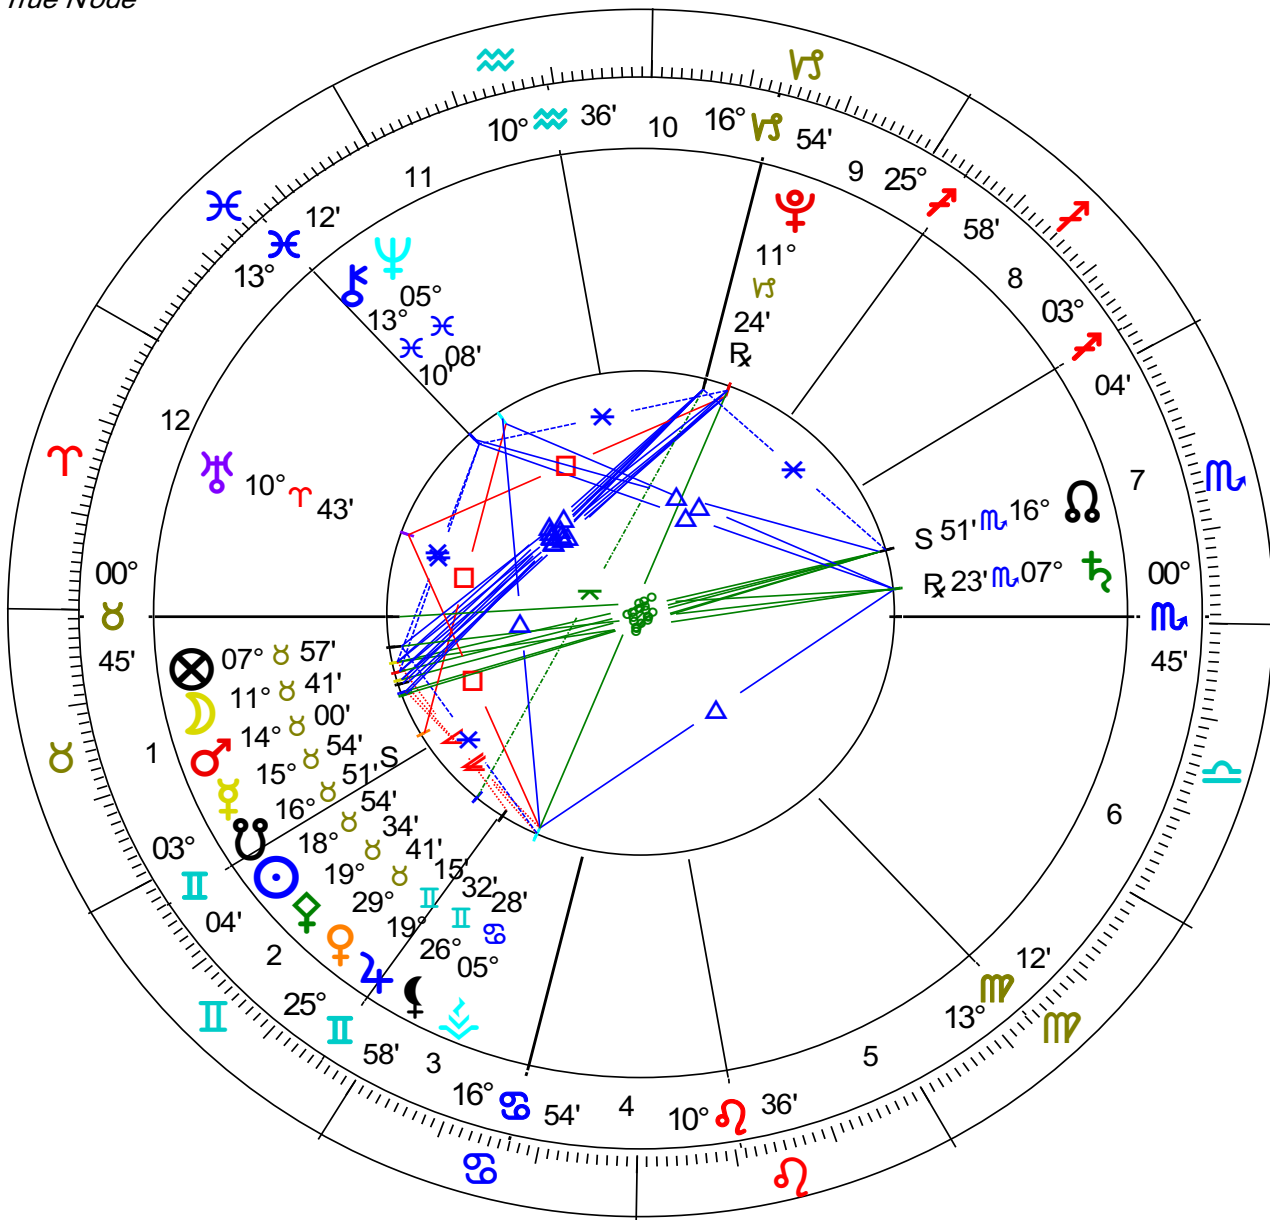

Transits May 9 2013

Event Chart

May 9 2013, Thu
5:00 am EDT +4:00

New York, NY
40°N42'51" 074°W00'23"

Geocentric

Tropical

Placidus

True Node

Chart Prepared by:

Dr. Loretta J. Standley, FIAMA

www.drstandley.com

P. O. Box 23351

St. Louis MO 63156

1-314-420-5099