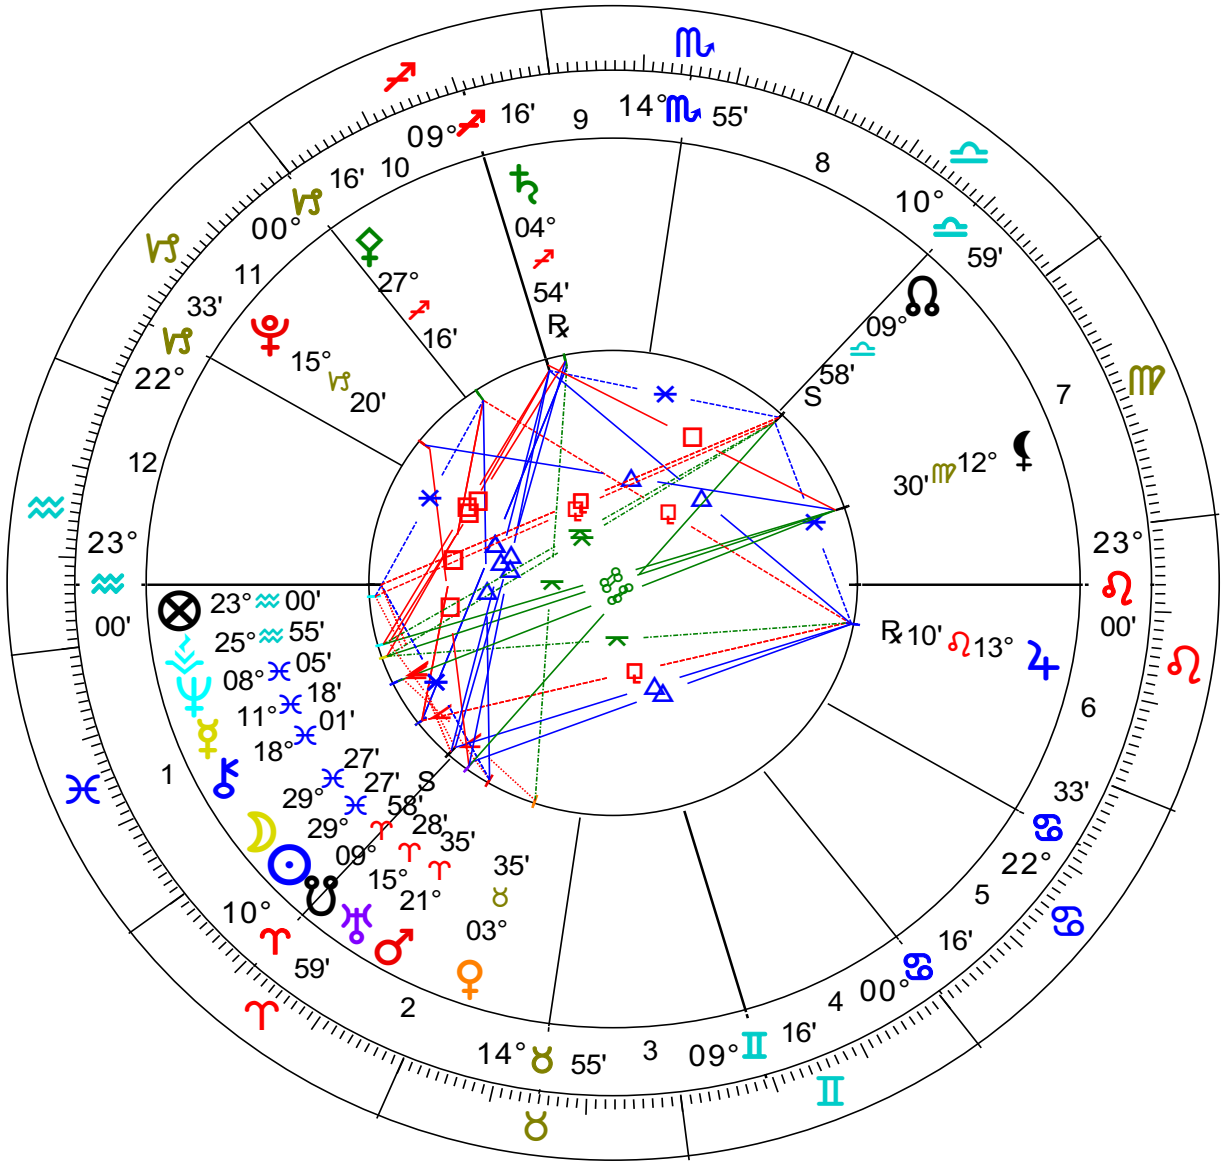

Transits Mar 20 2015

Event Chart
Mar 20 2015, Fri
5:36 am EDT +4:00
New York, NY
40°N42'51" 074°W00'23"
Geocentric
Tropical
Placidus
True Node

Chart Prepared by:
Dr. Loretta J. Standley, FIAMA
www.drstandley.com
P. O. Box 23351
St. Louis MO 63156
1-314-420-5099

Transits Mar 20 2015

Event Chart
Mar 20 2015, Fri
6:28 am EDT +4:00
New York, NY
40°N42'51" 074°W00'23"
Geocentric
Tropical
Placidus
True Node

Chart Prepared by:
Dr. Loretta J. Standley, FIAMA
www.drstandley.com
P. O. Box 23351
St. Louis MO 63156
1-314-420-5099