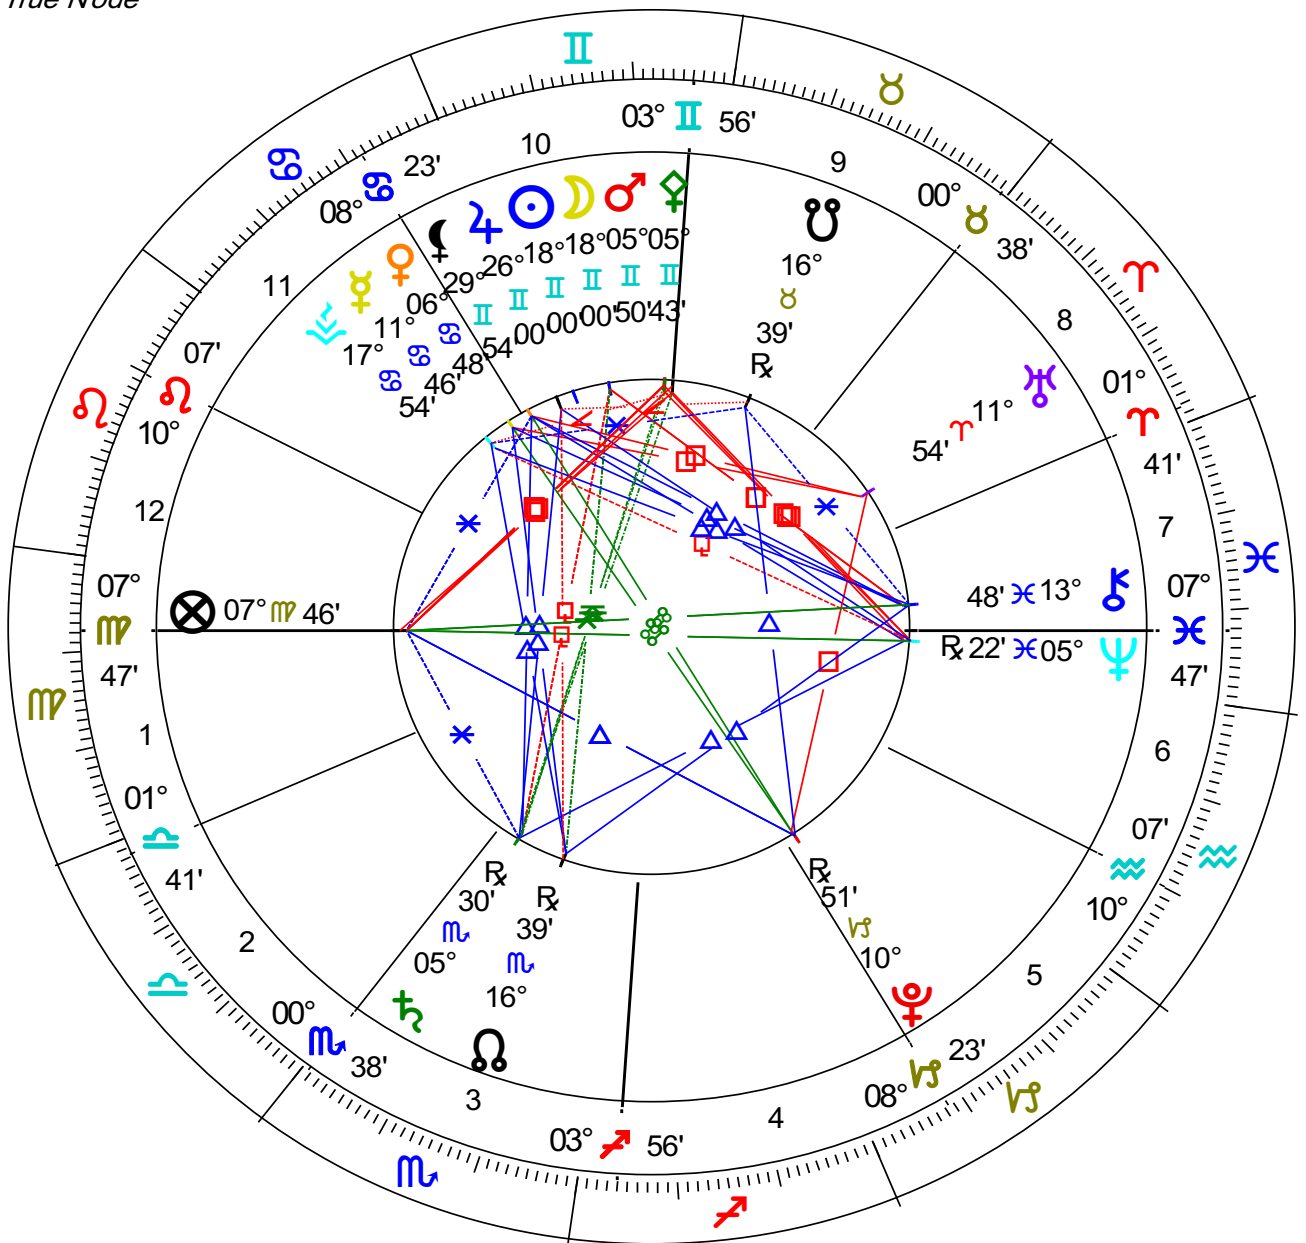

New York, NY

40°N 42'51", 74°W 00'23"

Geocentric Chart, Tropical Zodiac, Placidus House System

Planet		Sign	Longitude	Declination
☉ Sun	is in	♊ Gemini	18° 00' 47"	+22° 53' 00"
☾ Moon	is in	♊ Gemini	18° 00' 43"	+20° 11' 00"
☿ Mercury	is in	♋ Cancer	11° 46' 44"	+24° 36' 00"
♀ Venus	is in	♋ Cancer	6° 48' 29"	+24° 22' 00"
♂ Mars	is in	♊ Gemini	5° 50' 43"	+21° 25' 00"
♃ Jupiter	is in	♊ Gemini	26° 00' 31"	+23° 07' 00"
♄ Saturn	is in	♏ Scorpio	5° 30' 41"	-10° 54' 00"
♅ Uranus	is in	♈ Aries	11° 54' 58"	+4° 04' 00"
♆ Neptune	is in	♓ Pisces	5° 22' 26"	-10° 08' 00"
♇ Pluto	is in	♑ Capricorn	10° 51' 29"	-19° 44' 00"
♁ N. Node	is in	♏ Scorpio	16° 39' 25"	-16° 23' 00"
♋ S. Node	is in	♉ Taurus	16° 39' 25"	-16° 23' 00"
♌ _S Ascendant	is in	♍ Virgo	7° 47' 08"	+8° 38' 00"
♍ _M Midheaven	is in	♊ Gemini	3° 56' 09"	+20° 56' 00"
⊗ Fortuna	is in	♍ Virgo	7° 47' 04"	+8° 38' 00"
♀ Pallas	is in	♊ Gemini	5° 44' 03"	-1° 29' 00"
♃ _V Vesta	is in	♋ Cancer	17° 54' 33"	+23° 40' 00"
♄ _C Chiron	is in	♓ Pisces	13° 48' 27"	-1° 29' 00"

Transits Jun 8 2013

Event Chart

Jun 8 2013, Sat
11:55 am EDT +4:00
New York, NY
40°N42'51" 074°W00'23"

Geocentric
Tropical
Placidus
True Node

Chart Prepared by:

Dr. Loretta J. Standley, FIAMA
www.drstandley.com
P. O. Box 23351
St. Louis MO63156
1-314-420-5099

Transits Jun 8 2013

Event Chart

Jun 8 2013, Sat
11:55 am EDT +4:00
New York, NY
40°N 42' 51" 074°W 00' 23"

*Geocentric
Tropical
Placidus
True Node*

Chart Prepared by:

Dr. Loretta J. Standley, FIAMA
www.drstandley.com
P. O. Box 23351
St. Louis MO 63156
1-314-420-5099