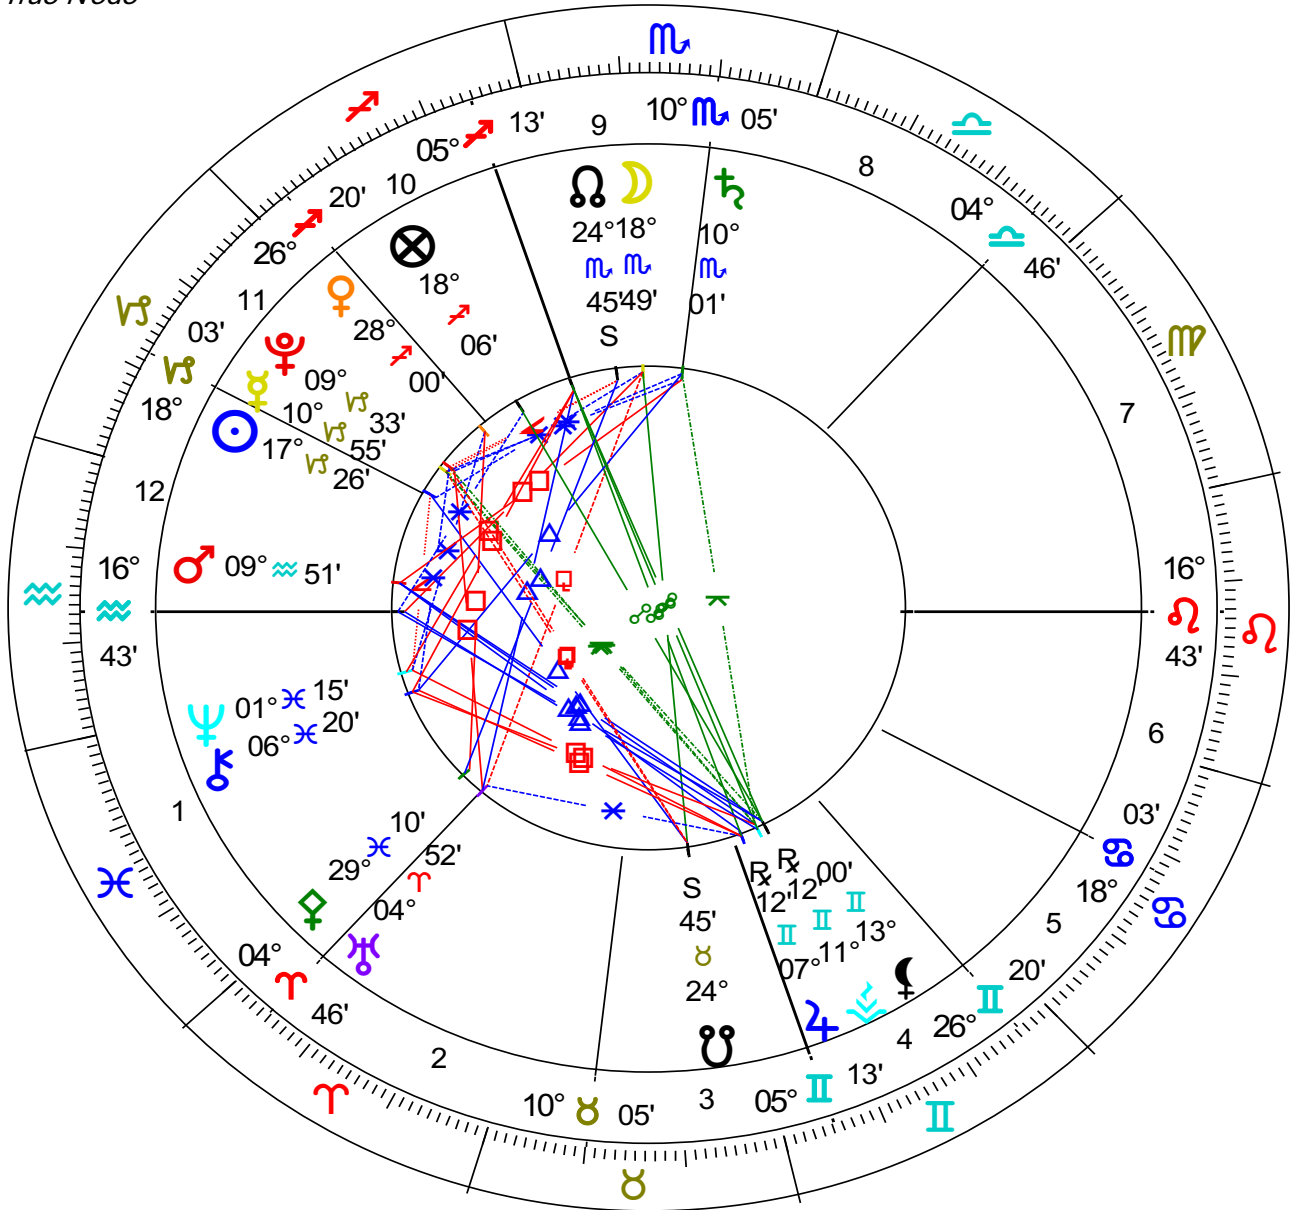

Transits Jan 7 2013

Event Chart

Jan 7 2013, Mon

9:00 am EST +5:00

New York, NY

40°N42'51" 074°W00'23"

Geocentric

Tropical

Placidus

True Node

Chart Prepared by:

Dr. Loretta J. Standley, FIAMA

www.drstandley.com

P. O. Box 23351

St. Louis MO 63156

1-314-420-5099

Transits Jan 7 2013

Event Chart

Jan 7 2013, Mon

2:33 pm EST +5:00

New York, NY

40°N42'51" 074°W00'23"

Geocentric

Tropical