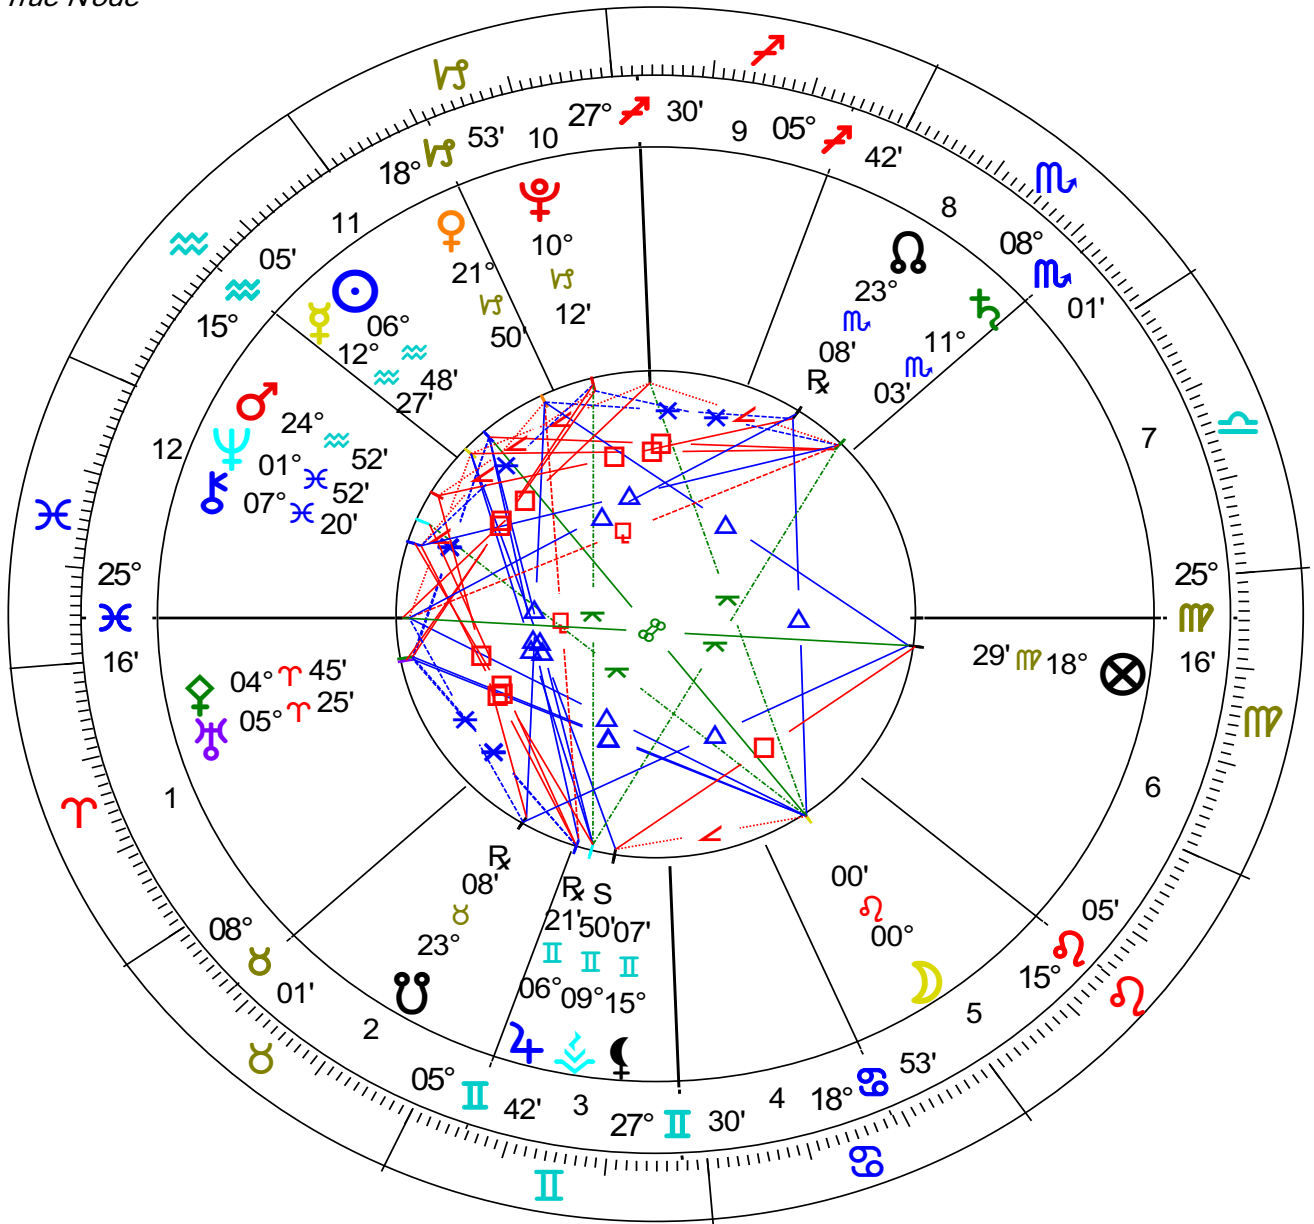

Transits Jan 26 2013

Event Chart

Jan 26 2013, Sat

9:21 am EST +5:00

New York, NY

40°N 42' 51" 074°W 00' 23"

Geocentric

Tropical

Placidus

True Node

Chart Prepared by:

Dr. Loretta J. Standley, FIAMA

www.drstandley.com

P. O. Box 23351

St. Louis MO 63156

1-314-420-5099

Transits Jan 26 2013

Event Chart

Jan 26 2013, Sat

11:39 pm EST +5:00

New York, NY

40°N42'51" 074°W00'23"

Geocentric

Tropical