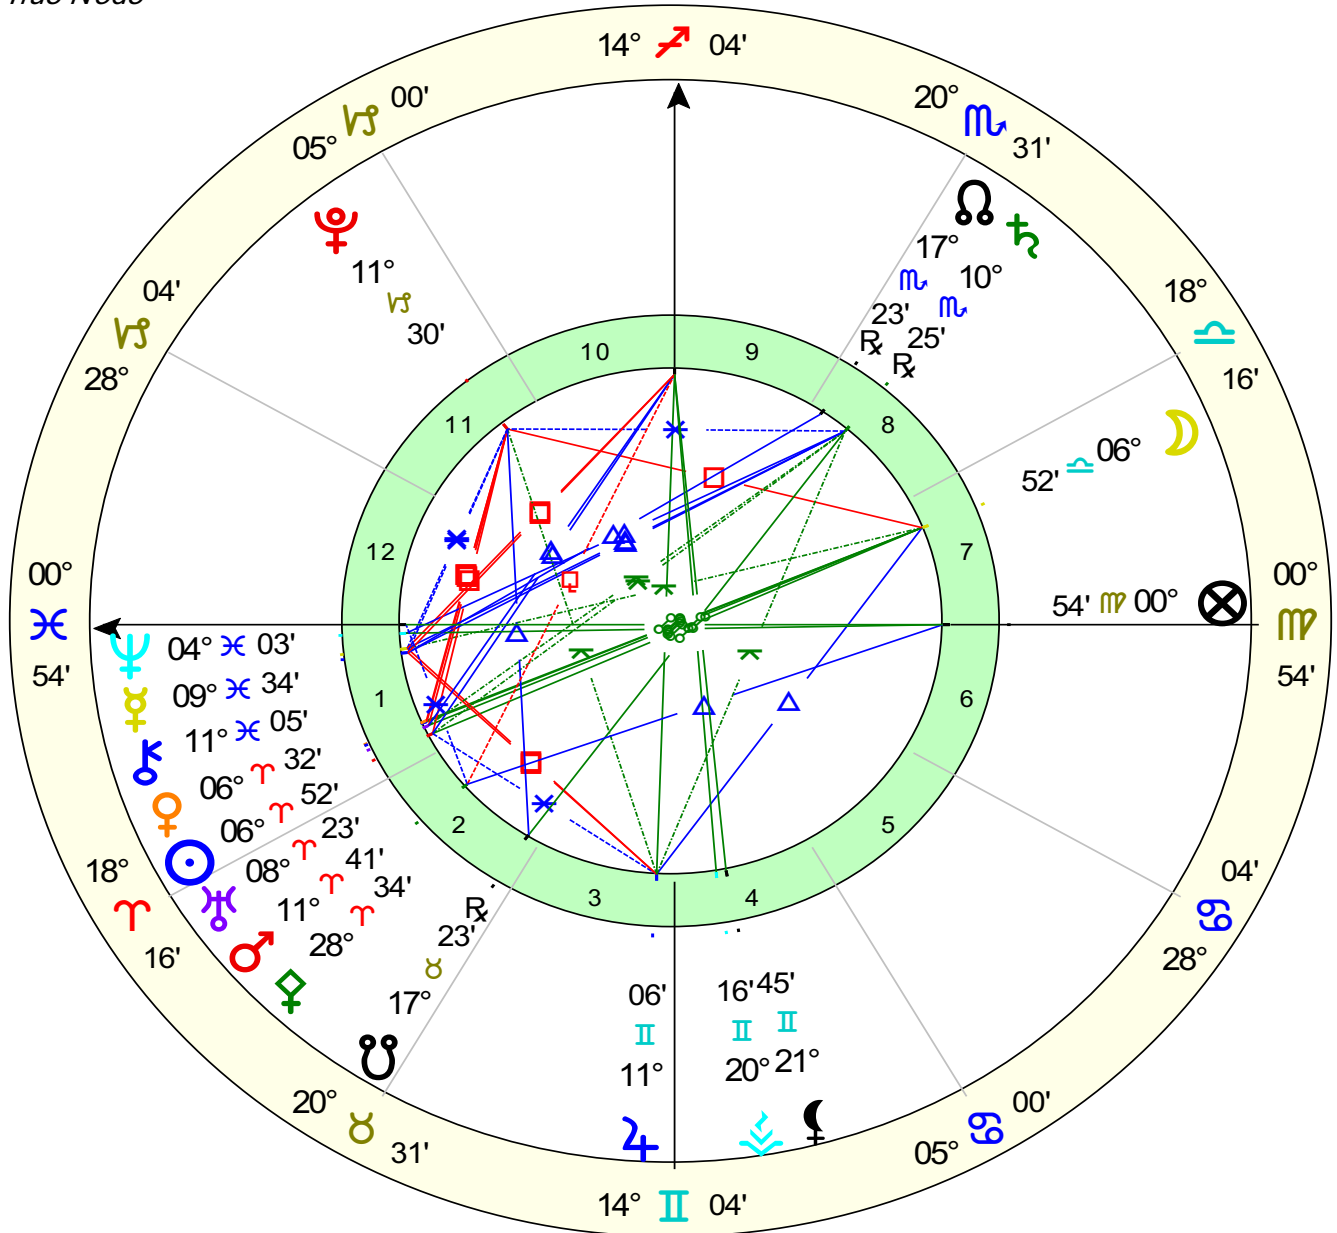

## FULL MOON IN LIBRA 2013

Prepared by: Dr. Loretta Standley, FIAMA  
www.DrStandley.com

March 27 2013  
5:27:00 AM EDT  
New York, NY  
40°N 42'51", 74°W 00'23"  
Geocentric Chart, Tropical Zodiac, Placidus House System

Planet		Sign	Longitude	Declination
☉ Sun	is in	♈ Aries	6° 52' 26"	+2° 43' 00"
☾ Moon	is in	♎ Libra	6° 52' 53"	-5° 48' 00"
☿ Mercury	is in	♓ Pisces	9° 34' 20"	-8° 49' 00"
♀ Venus	is in	♈ Aries	6° 32' 23"	+1° 21' 00"
♂ Mars	is in	♈ Aries	11° 41' 46"	+4° 03' 00"
♃ Jupiter	is in	♊ Gemini	11° 06' 29"	+21° 42' 00"
♄ Saturn	is in	♏ Scorpio Rx	10° 25' 40"	-12° 25' 00"
♅ Uranus	is in	♈ Aries	8° 23' 39"	+2° 42' 00"
♆ Neptune	is in	♓ Pisces	4° 03' 55"	-10° 35' 00"
♇ Pluto	is in	♑ Capricorn	11° 30' 53"	-19° 40' 00"
♁ N. Node	is in	♏ Scorpio Rx	17° 23' 12"	-17° 29' 00"
♂ S. Node	is in	♉ Taurus Rx	17° 23' 12"	-17° 29' 00"
♈ Ascendant	is in	♓ Pisces	0° 54' 19"	-11° 09' 00"
♊ Midheaven	is in	♐ Sagittarius	14° 04' 13"	-22° 29' 00"
♍ Fortuna	is in	♍ Virgo	0° 53' 53"	+11° 09' 00"
♀ Pallas	is in	♈ Aries	28° 34' 48"	-7° 06' 00"
♁ Vesta	is in	♊ Gemini	20° 16' 17"	+22° 52' 00"
♄ Chiron	is in	♓ Pisces	11° 05' 52"	-2° 43' 00"

**Full Moon in Libra 2013**  
**Natal Chart**  
 Mar 27 2013, Wed  
 5:27 am EDT +4:00  
 New York, NY  
 40°N42'51" 074°W00'23"  
*Geocentric*  
*Tropical*  
*Placidus*  
*True Node*

**Chart Prepared by:**  
 Dr. Loretta J. Standley, FIAMA  
 www.drstandley.com  
 P. O. Box 23351  
 St. Louis MO 63156  
 1-314-420-5099

## Natal Chart

Mar 27 2013, Wed  
5:27 am EDT +4:00

New York, NY  
40°N42'51'' 074°W00'23''

Geocentric  
Tropical  
Placidus  
True Node

Chart Prepared by:

Dr. Loretta J. Standley, FIAMA

www.drstandley.com

P. O. Box 23351