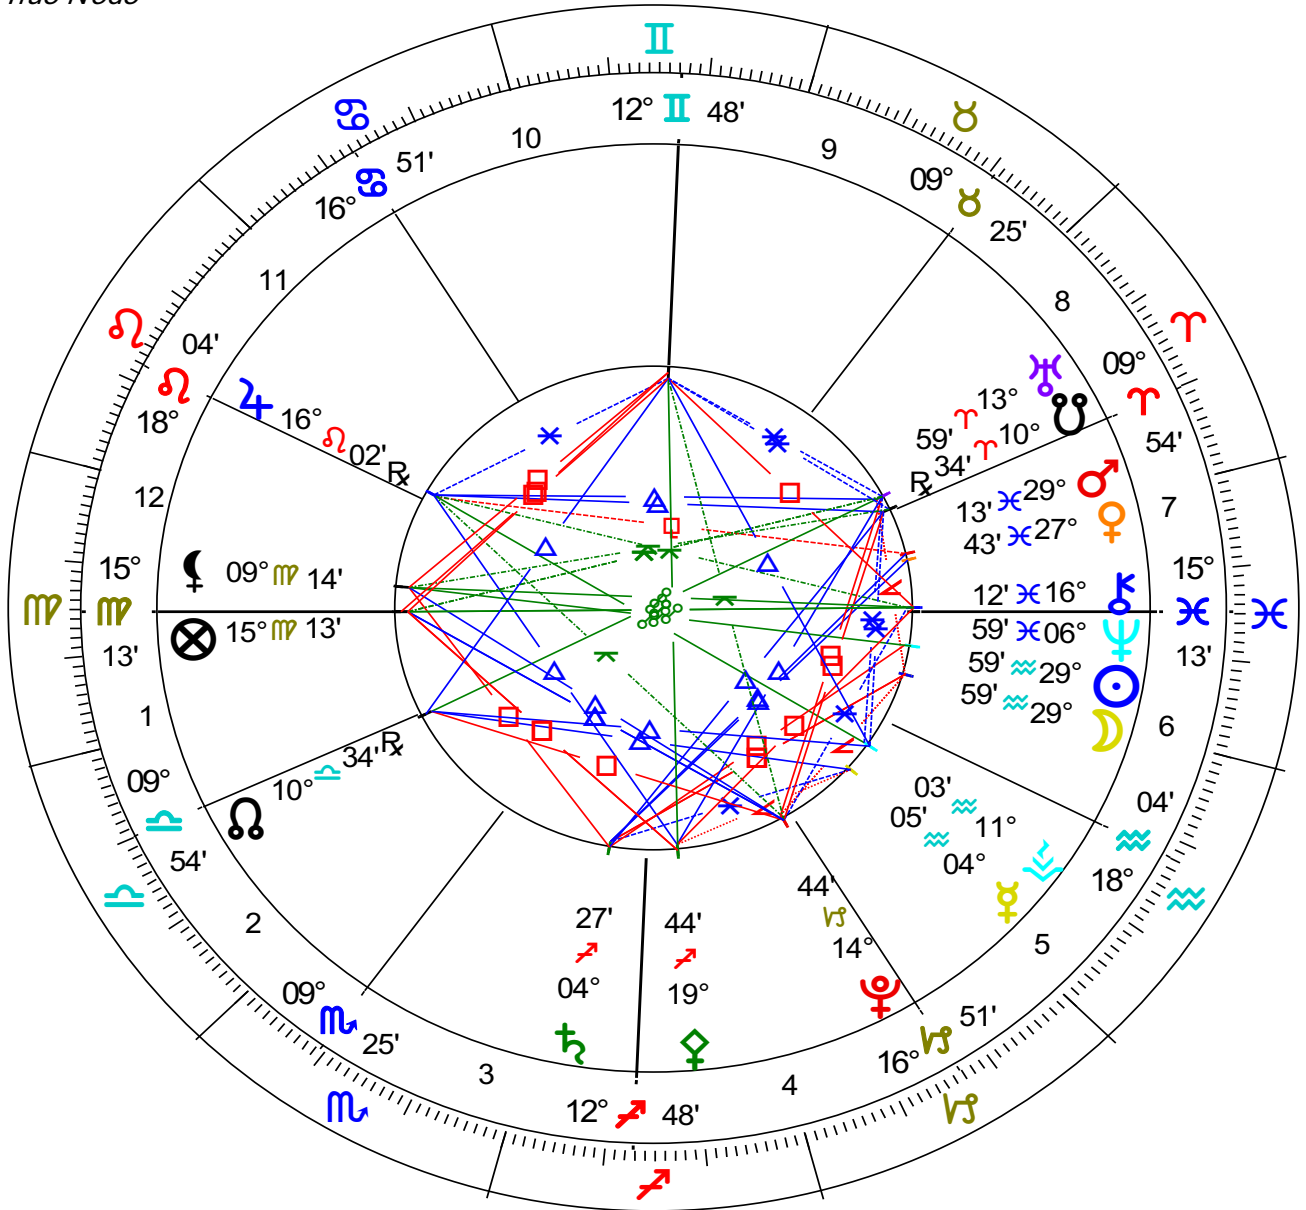

New York, NY

40°N 42'51", 74°W 00'23"

Geocentric Chart, Tropical Zodiac, Placidus House System

Planet		Sign	Longitude	Declination
☉ Sun	is in	♒ Aquarius	29° 59' 00"	-11° 28' 00"
☾ Moon	is in	♒ Aquarius	29° 59' 00"	- 8° 19' 00"
☿ Mercury	is in	♒ Aquarius	4° 05' 19"	-18° 15' 00"
♀ Venus	is in	♓ Pisces	27° 43' 34"	- 1° 54' 00"
♂ Mars	is in	♓ Pisces	29° 13' 04"	- 0° 51' 00"
♃ Jupiter	is in	♌ Leo	16° 02' 14"	+16° 57' 00"
♄ Saturn	is in	♐ Sagittarius	4° 27' 39"	-19° 02' 00"
♅ Uranus	is in	♈ Aries	13° 59' 11"	+ 4° 55' 00"
♆ Neptune	is in	♓ Pisces	6° 59' 30"	- 9° 37' 00"
♇ Pluto	is in	♑ Capricorn	14° 44' 32"	-20° 31' 00"
♁ N. Node	is in	♎ Libra	10° 34' 29"	- 4° 52' 00"
♋ S. Node	is in	♈ Aries	10° 34' 29"	- 4° 52' 00"
♈ Ascendant	is in	♍ Virgo	15° 13' 28"	+ 5° 49' 00"
♊ Midheaven	is in	♊ Gemini	12° 48' 20"	+22° 19' 00"
☽ Fortuna	is in	♍ Virgo	15° 12' 49"	+ 5° 49' 00"
♀ Pallas	is in	♐ Sagittarius	19° 44' 05"	+ 7° 30' 00"
♁ Vesta	is in	♒ Aquarius	11° 03' 29"	-19° 00' 00"
♄ Chiron	is in	♓ Pisces	16° 12' 46"	- 1° 19' 00"

Transits Feb 18 2015

Event Chart

Feb 18 2015, Wed

6:47 pm EST +5:00

New York, NY

40°N 42' 51" 074°W 00' 23"

Geocentric

Tropical

DAILY ASTROLOGY CHART

Prepared by: Dr. Loretta Standley, FIAMA

www.DrStandley.com

314-420-5099

Planetary Positions at Birth

Transits February 18 2015

February 18 2015

6:50:00 PM EST