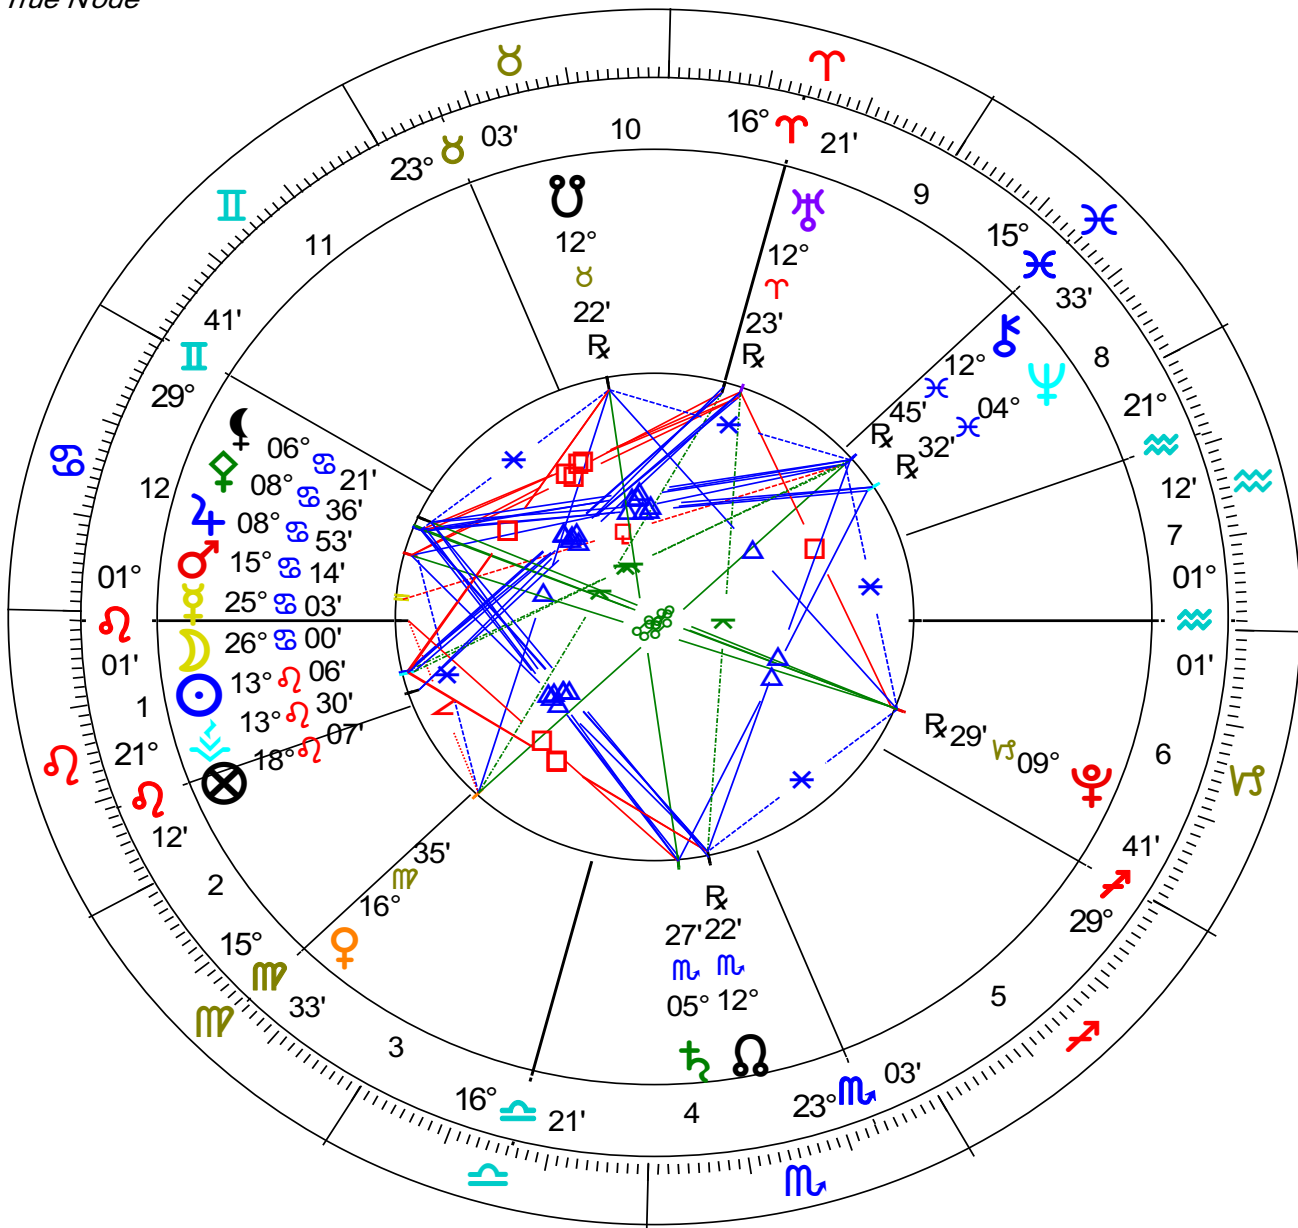

New York, NY

40°N 42'51", 74°W 00'23"

Geocentric Chart, Tropical Zodiac, Placidus House System

Planet		Sign	Longitude	Declination
☉ Sun	is in	♌ Leo	13° 06' 36"	+16° 52' 00"
☾ Moon	is in	♋ Cancer	26° 01' 30"	+16° 13' 00"
☿ Mercury	is in	♋ Cancer	25° 03' 27"	+20° 40' 00"
♀ Venus	is in	♍ Virgo	16° 35' 23"	+ 6° 23' 00"
♂ Mars	is in	♋ Cancer	15° 14' 37"	+23° 18' 00"
♃ Jupiter	is in	♋ Cancer	8° 53' 51"	+22° 58' 00"
♄ Saturn	is in	♏ Scorpio	5° 27' 36"	-11° 07' 00"
♅ Uranus	is in	♈ Aries	12° 23' 00"	+ 4° 14' 00"
♆ Neptune	is in	♓ Pisces	4° 32' 31"	-10° 28' 00"
♇ Pluto	is in	♑ Capricorn	9° 29' 06"	-19° 57' 00"
♁ N. Node	is in	♏ Scorpio	12° 22' 03"	-15° 28' 00"
♂ S. Node	is in	♉ Taurus	12° 22' 03"	-15° 28' 00"
♈ Ascendant	is in	♌ Leo	1° 01' 44"	+19° 55' 00"
♈ Midheaven	is in	♈ Aries	16° 21' 25"	+ 6° 25' 00"
☽ Fortuna	is in	♌ Leo	18° 06' 50"	+15° 24' 00"
♀ Pallas	is in	♋ Cancer	8° 36' 16"	- 3° 07' 00"
♁ Vesta	is in	♌ Leo	13° 30' 50"	+19° 10' 00"
♁ Chiron	is in	♓ Pisces	12° 45' 46"	- 1° 42' 00"

Transits Aug 5 2013

Event Chart

Aug 5 2013, Mon

5:00 am EDT +4:00

New York, NY

40°N 42' 51" 074°W 00' 23"

Geocentric

Tropical

Placidus

True Node

Chart Prepared by:

Dr. Loretta J. Standley, FIAMA

www.drstandley.com

P. O. Box 23351

St. Louis MO 63156

1-314-420-5099

Transits Aug 6 2013

Event Chart

Aug 6 2013, Tue

5:50 pm EDT +4:00

New York, NY

40°N 42' 51" 074°W 00' 23"

Geocentric

Tropical