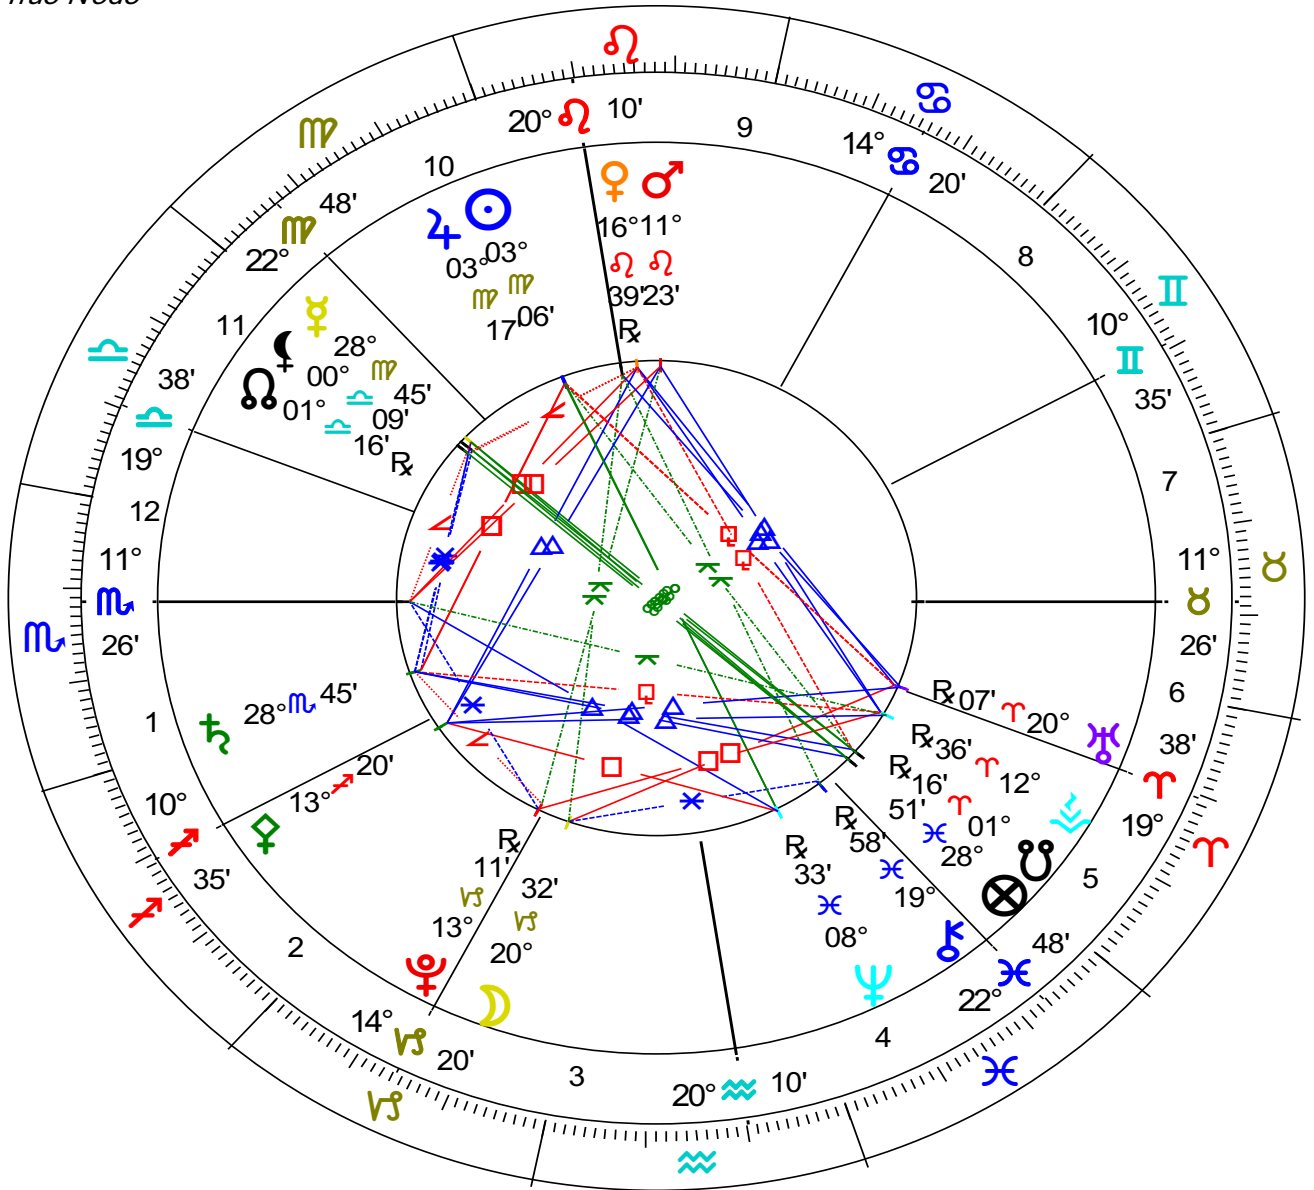

## Planetary Positions at Birth

Transits August 26 2015  
 August 26 2015  
 12:08:00 PM EDT  
 New York, NY  
 40°N 42'51", 74°W 00'23"  
 Geocentric Chart, Tropical Zodiac, Placidus House System

Planet		Sign	Longitude	Declination
☉ Sun	is in	♍ Virgo	3° 06' 52"	+10° 21' 00"
☾ Moon	is in	♑ Capricorn	20° 32' 49"	-16° 59' 00"
☿ Mercury	is in	♍ Virgo	28° 45' 50"	- 0° 29' 00"
♀ Venus	is in	♌ Leo	16° 39' 38"	+ 8° 07' 00"
♂ Mars	is in	♌ Leo	11° 23' 07"	+18° 25' 00"
♃ Jupiter	is in	♍ Virgo	3° 17' 52"	+11° 06' 00"
♄ Saturn	is in	♏ Scorpio	28° 45' 46"	-18° 02' 00"
♅ Uranus	is in	♈ Aries	20° 07' 13"	+ 7° 14' 00"
♆ Neptune	is in	♓ Pisces	8° 33' 21"	- 9° 06' 00"
♇ Pluto	is in	♑ Capricorn	13° 11' 03"	-20° 54' 00"
♁ N. Node	is in	♎ Libra	1° 16' 00"	- 0° 56' 00"
♋ S. Node	is in	♈ Aries	1° 16' 00"	- 0° 56' 00"
♌ <sub>S</sub> Ascendant	is in	♏ Scorpio	11° 26' 14"	-15° 15' 00"
♌ <sub>C</sub> Midheaven	is in	♌ Leo	20° 10' 50"	+14° 45' 00"
⊗ Fortuna	is in	♓ Pisces	28° 52' 11"	- 0° 26' 00"
♀ Pallas	is in	♐ Sagittarius	13° 20' 02"	+15° 37' 00"
♁ Vesta	is in	♈ Aries	12° 36' 15"	- 4° 52' 00"
♄ Chiron	is in	♓ Pisces	19° 58' 11"	+ 0° 24' 00"

## Event Chart

Aug 26 2015, Wed  
12:08 pm EDT +4:00  
New York, NY  
40°N42'51" 074°W00'23"

*Geocentric  
Tropical  
Placidus  
True Node*

Chart Prepared by:  
Dr. Loretta J. Standley, FIAMA  
www.drstandley.com  
P. O. Box 23351  
St. Louis MO 63156  
1-314-420-5099

## Event Chart

Aug 26 2015, Wed  
6:02 pm EDT +4:00  
New York, NY  
40°N42'51" 074°W00'23"

*Geocentric  
Tropical  
Placidus  
True Node*

Chart Prepared by:  
Dr. Loretta J. Standley, FIAMA  
www.drstandley.com  
P. O. Box 23351  
St. Louis MO 63156  
1-314-420-5099