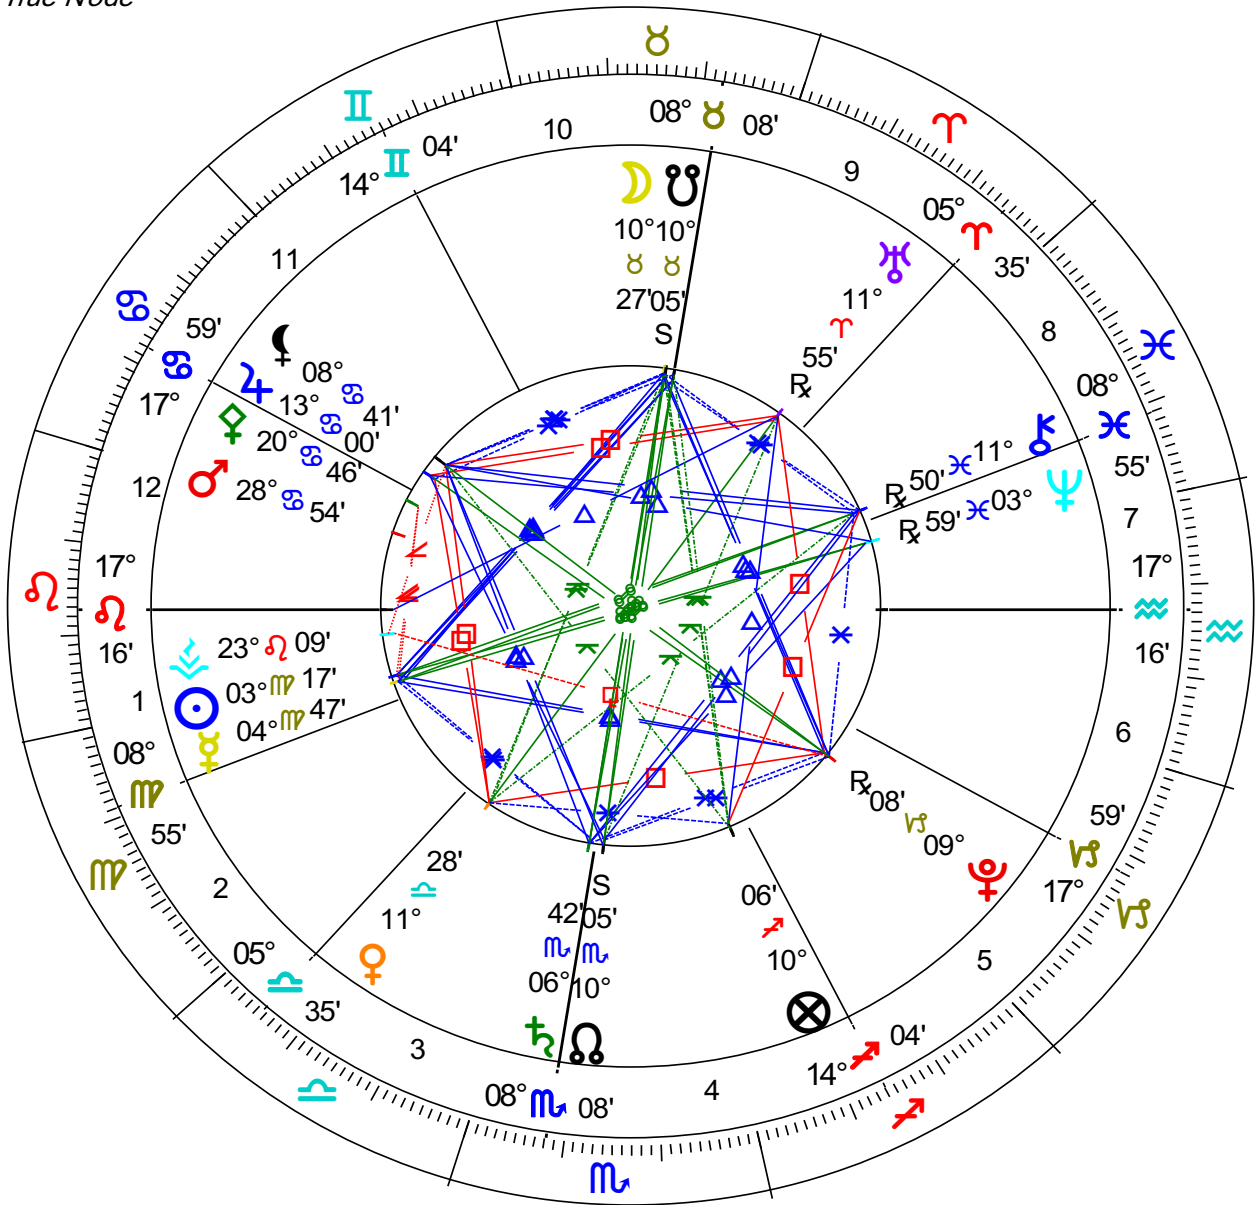

Transits Aug 26 2013

Event Chart

Aug 26 2013, Mon

5:00 am EDT +4:00

New York, NY

40°N42'51" 074°W00'23"

Geocentric

Tropical

Placidus

True Node

Chart Prepared by:

Dr. Loretta J. Standley, FIAMA

www.drstandley.com

P. O. Box 23351

St. Louis MO 63156

1-314-420-5099