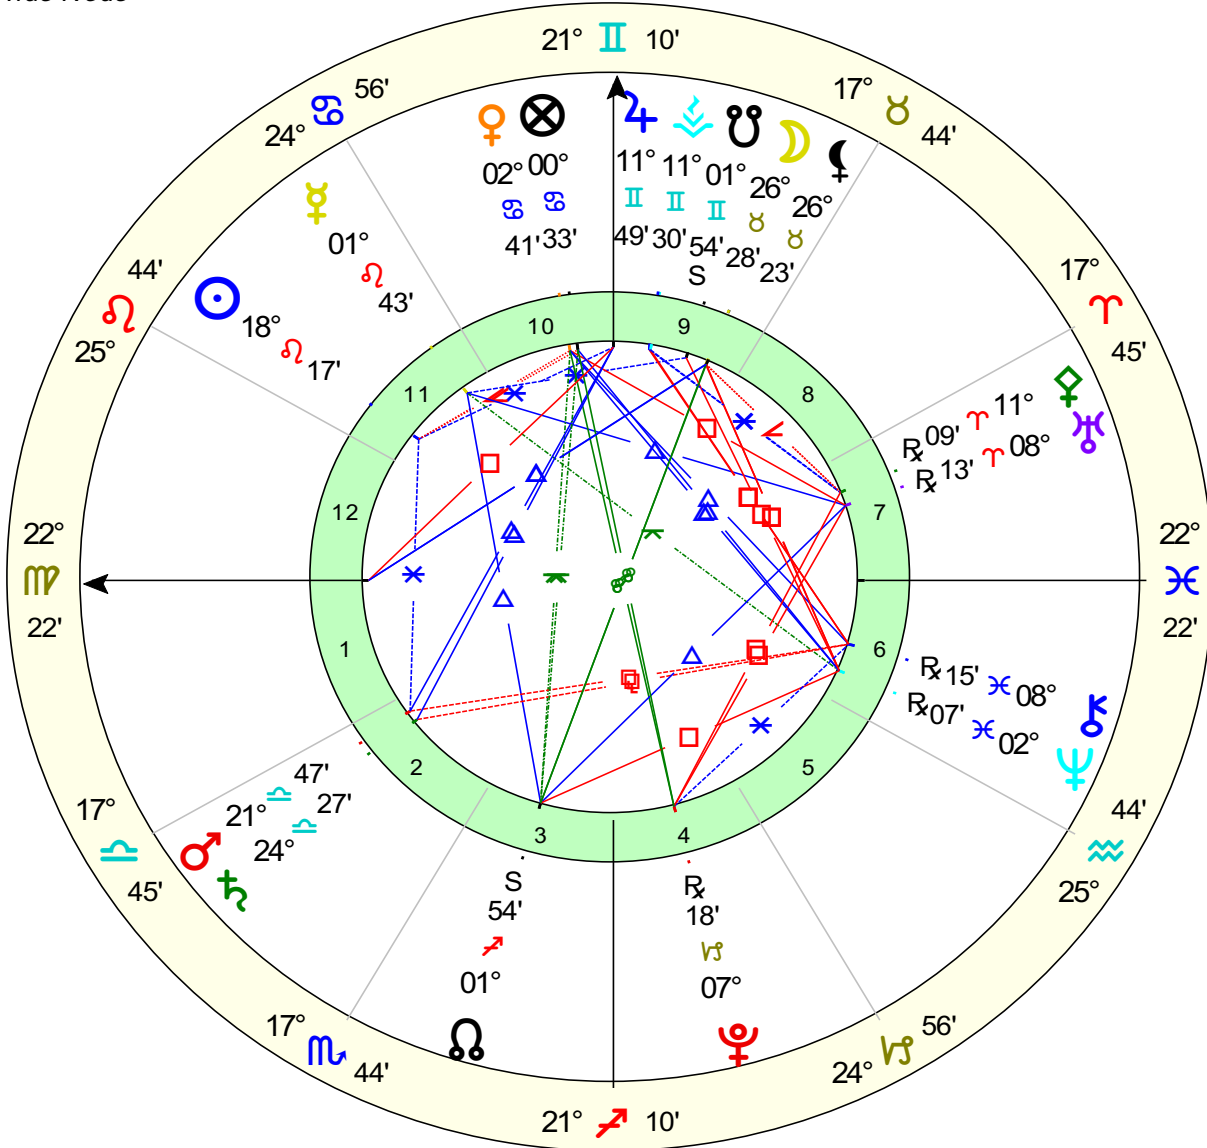

Transits Aug 10 2012

Event Chart

Aug 10 2012, Fri
9:00 am EDT +4:00
New York, NY
40°N42'51" 074°W00'23"

Geocentric
Tropical
Placidus
True Node

Chart Prepared by:
Dr. Loretta J. Standley, FIAMA
www.drstandley.com
P. O. Box 23351
St. Louis MO 63156
1-314-420-5099

Transits Aug 10 2012

Event Chart

Aug 10 2012, Fri
9:00 am EDT +4:00

New York, NY
40°N42'51" 074°W00'23"

Geocentric

Tropical

Placidus

True Node