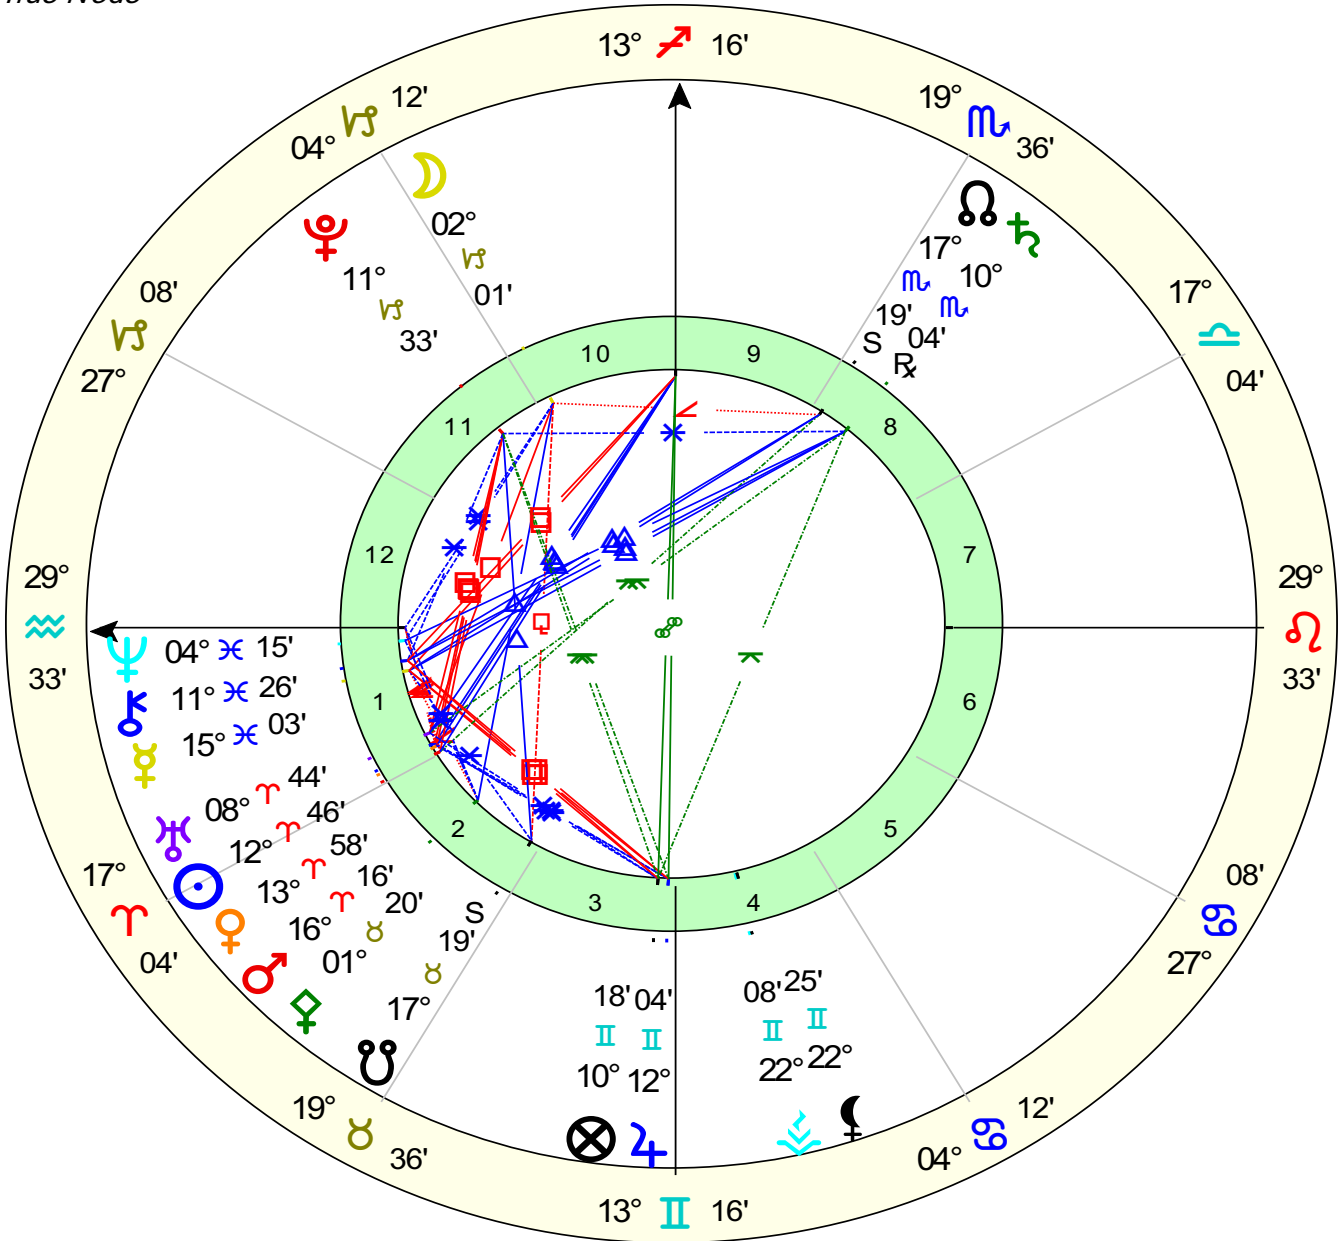

New York, NY

40°N 42'51", 74°W 00'23"

Geocentric Chart, Tropical Zodiac, Placidus House System

Planet		Sign	Longitude	Declination
☉ Sun	is in	♈ Aries	12° 46' 52"	+ 5° 02' 00"
☾ Moon	is in	♑ Capricorn	2° 01' 57"	-19° 45' 00"
☿ Mercury	is in	♓ Pisces	15° 03' 15"	- 7° 32' 00"
♀ Venus	is in	♈ Aries	13° 58' 07"	+ 4° 21' 00"
♂ Mars	is in	♈ Aries	16° 16' 44"	+ 5° 53' 00"
♃ Jupiter	is in	♊ Gemini	12° 04' 38"	+21° 51' 00"
♄ Saturn	is in	♏ Scorpio	10° 04' 16"	-12° 18' 00"
♅ Uranus	is in	♈ Aries	8° 44' 08"	+ 2° 50' 00"
♆ Neptune	is in	♓ Pisces	4° 15' 29"	-10° 31' 00"
♇ Pluto	is in	♑ Capricorn	11° 33' 23"	-19° 39' 00"
♁ N. Node	is in	♏ Scorpio	17° 19' 12"	-17° 24' 00"
♋ S. Node	is in	♉ Taurus	17° 19' 12"	-17° 24' 00"
♈ Ascendant	is in	♈ Aquarius	29° 33' 31"	-11° 37' 00"
♌ Midheaven	is in	♐ Sagittarius	13° 16' 29"	-22° 23' 00"
♁ Fortuna	is in	♊ Gemini	10° 18' 26"	+21° 59' 00"
♀ Pallas	is in	♉ Taurus	1° 20' 29"	- 6° 27' 00"
♁ Vesta	is in	♊ Gemini	22° 08' 17"	+23° 10' 00"
♄ Chiron	is in	♓ Pisces	11° 26' 49"	- 2° 35' 00"

Transits Apr 2 2013
Event Chart
 Apr 2 2013, Tue
 5:00 am EDT +4:00
 New York, NY
 40°N42'51" 074°W00'23"
Geocentric
Tropical
Placidus
True Node

Chart Prepared by:
 Dr. Loretta J. Standley, FIAMA
 www.drstandley.com
 P. O. Box 23351
 St. Louis MO 63156
 1-314-420-5099

Transits Apr 2 2013

Event Chart

Apr 2 2013, Tue

5:00 am EDT +4:00

New York, NY

40°N42'51" 074°W00'23"

Geocentric

Tropical