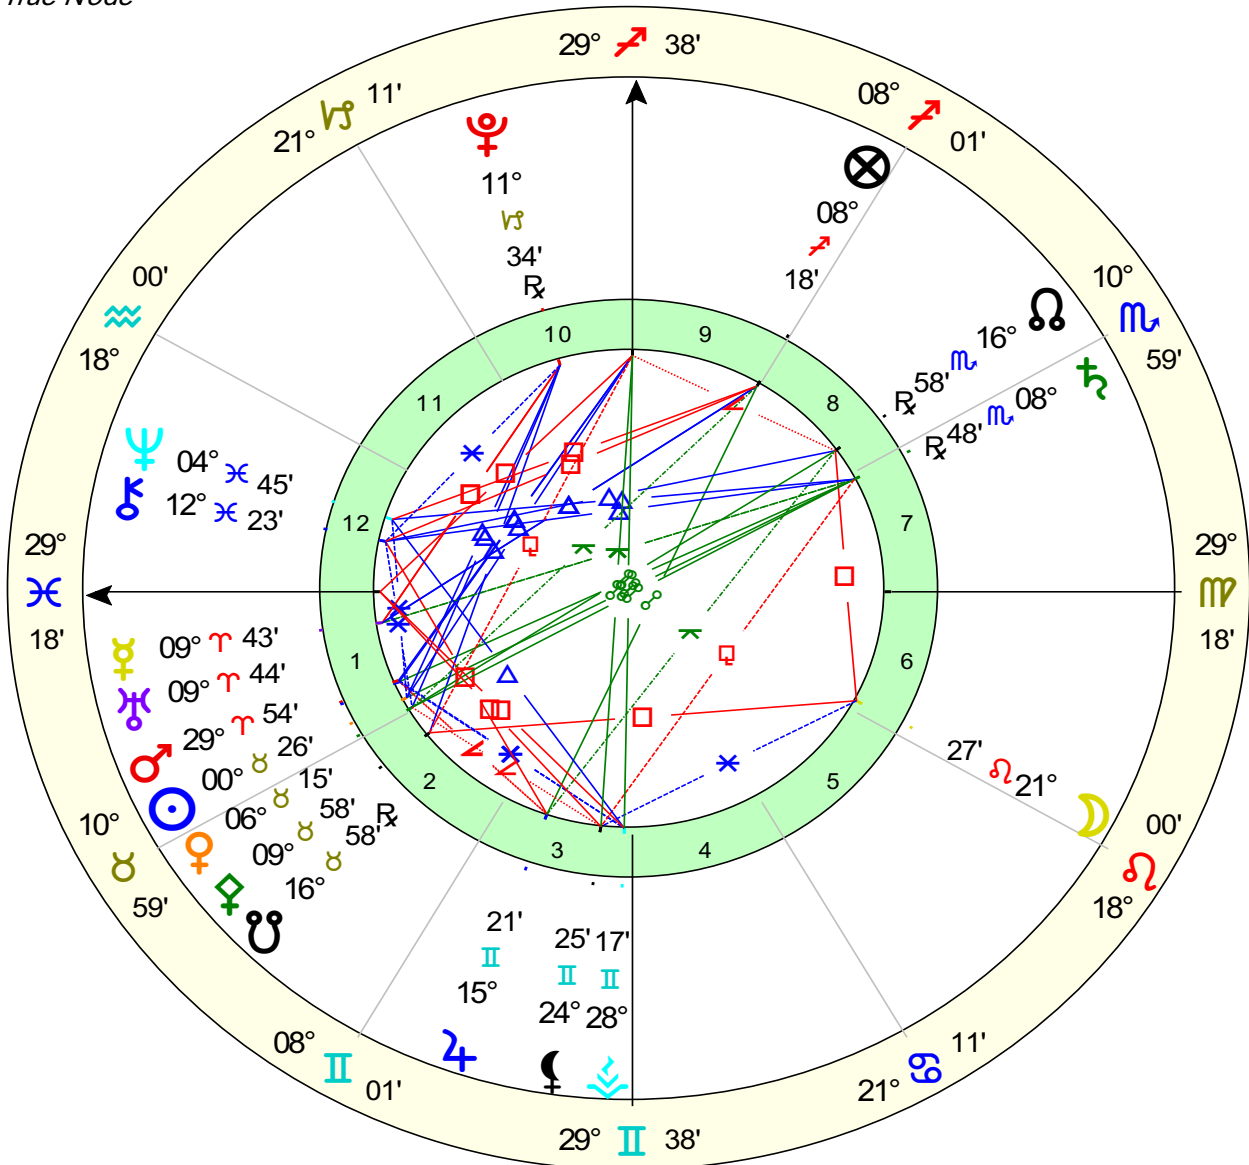

DAILY ASTROLOGY CHART

Prepared by: Dr. Loretta Standley, FIAMA

www.DrStandley.com

314-420-5099

Planetary Positions Today

Transits April 20 2013

April 20 2013

5:00:00 AM EDT

New York, NY

40°N 42'51", 74°W 00'23"

Geocentric Chart, Tropical Zodiac, Placidus House System

Planet		Sign	Longitude	Declination
☉ Sun	is in	♉ Taurus	0° 26' 45"	+11° 37' 00"
☾ Moon	is in	♌ Leo	21° 28' 06"	+9° 21' 00"
☿ Mercury	is in	♈ Aries	9° 43' 20"	+1° 32' 00"
♀ Venus	is in	♉ Taurus	6° 15' 58"	+12° 53' 00"
♂ Mars	is in	♈ Aries	29° 54' 46"	+11° 05' 00"
♃ Jupiter	is in	♊ Gemini	15° 21' 10"	+22° 17' 00"
♄ Saturn	is in	♏ Scorpio	8° 48' 55"	-11° 53' 00"
♅ Uranus	is in	♈ Aries	9° 44' 36"	+3° 14' 00"
♆ Neptune	is in	♓ Pisces	4° 45' 51"	-10° 20' 00"
♇ Pluto	is in	♑ Capricorn	11° 34' 12"	-19° 39' 00"
♁ N. Node	is in	♏ Scorpio	16° 58' 01"	-17° 08' 00"
♋ S. Node	is in	♉ Taurus	16° 58' 01"	-17° 08' 00"
♈ Ascendant	is in	♓ Pisces	29° 19' 01"	-0° 16' 00"
♊ Midheaven	is in	♐ Sagittarius	29° 38' 22"	-23° 26' 00"
⊗ Fortuna	is in	♐ Sagittarius	8° 17' 40"	-21° 41' 00"
♀ Pallas	is in	♉ Taurus	9° 58' 40"	-4° 37' 00"
♃ Vesta	is in	♊ Gemini	28° 17' 46"	+23° 51' 00"
♄ Chiron	is in	♓ Pisces	12° 23' 41"	-2° 11' 00"

Transits Apr 20 2013

Event Chart

Apr 20 2013, Sat
5:00 am EDT +4:00
New York, NY
40°N42'51" 074°W00'23"
Geocentric
Tropical
Placidus
True Node

Chart Prepared by:
Dr. Loretta J. Standley, FIAMA
www.drstandley.com
P. O. Box 23351
St. Louis MO 63156
1-314-420-5099

Transits Apr 20 2013

Event Chart

Apr 20 2013, Sat
5:00 am EDT +4:00
New York, NY
40°N42'51" 074°W00'23"

*Geocentric
Tropical
Placidus
True Node*

Chart Prepared by:
Dr. Loretta J. Standley, FIAMA
www.drstandley.com
P. O. Box 23351
St. Louis MO 63156
1-314-420-5099