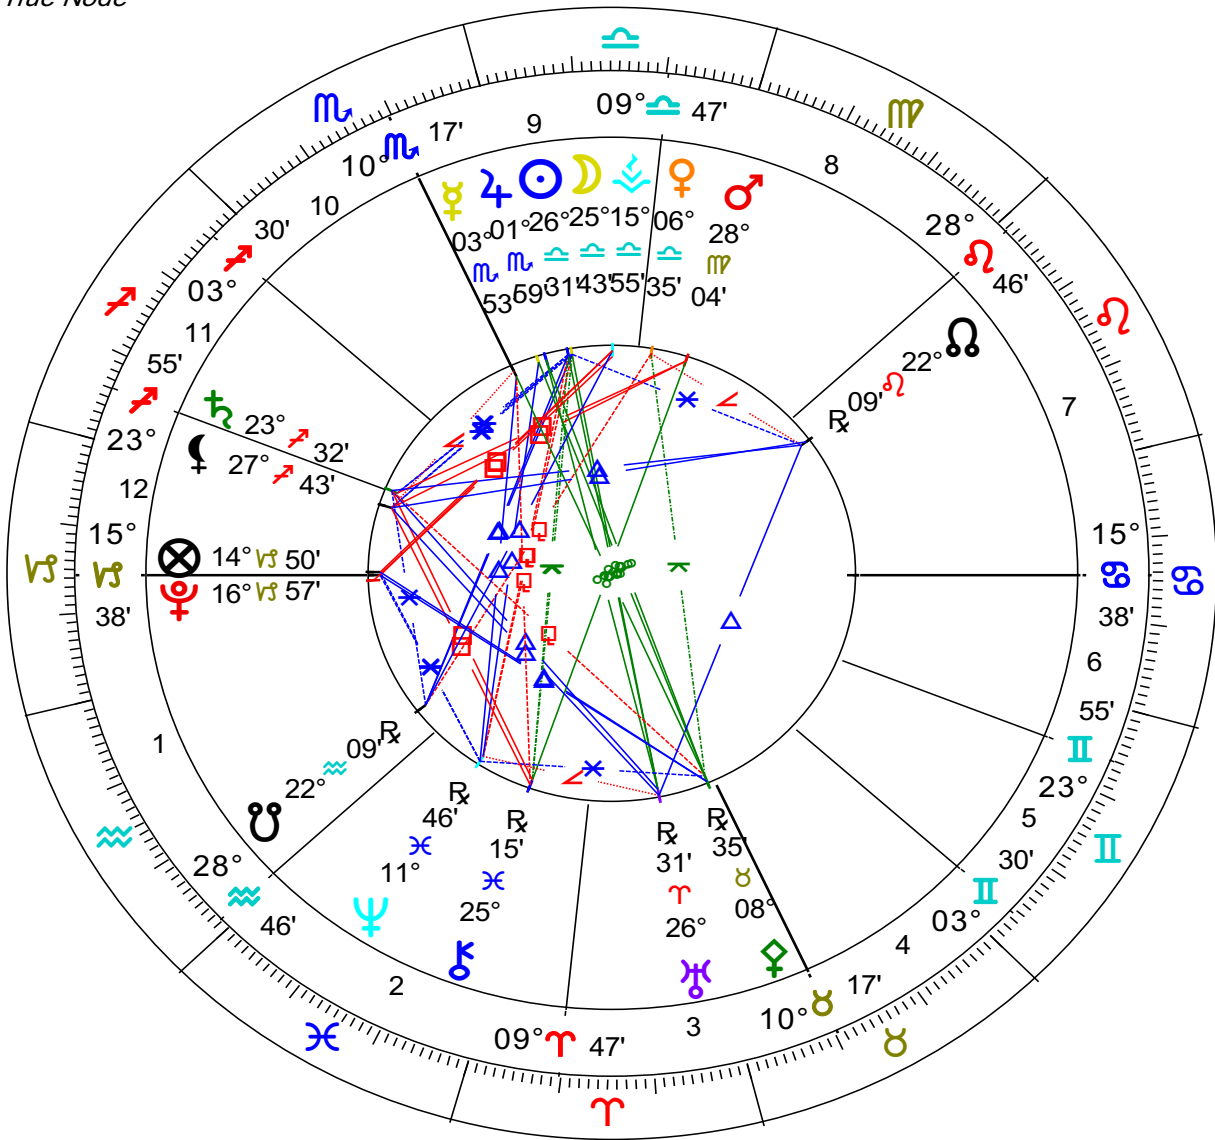

# Sun Opposing Uranus

## Natal Chart

Oct 19 2017, Thu

1:34 pm EDT +4:00

New York, NY

40°N42'51" 074°W00'23"

Geocentric

Tropical

Placidus

# Moon Opposing Uranus

## Natal Chart

Oct 19 2017, Thu

3:04 pm EDT +4:00

New York, NY

40°N42'51" 074°W00'23"

Geocentric

Tropical

Placidus