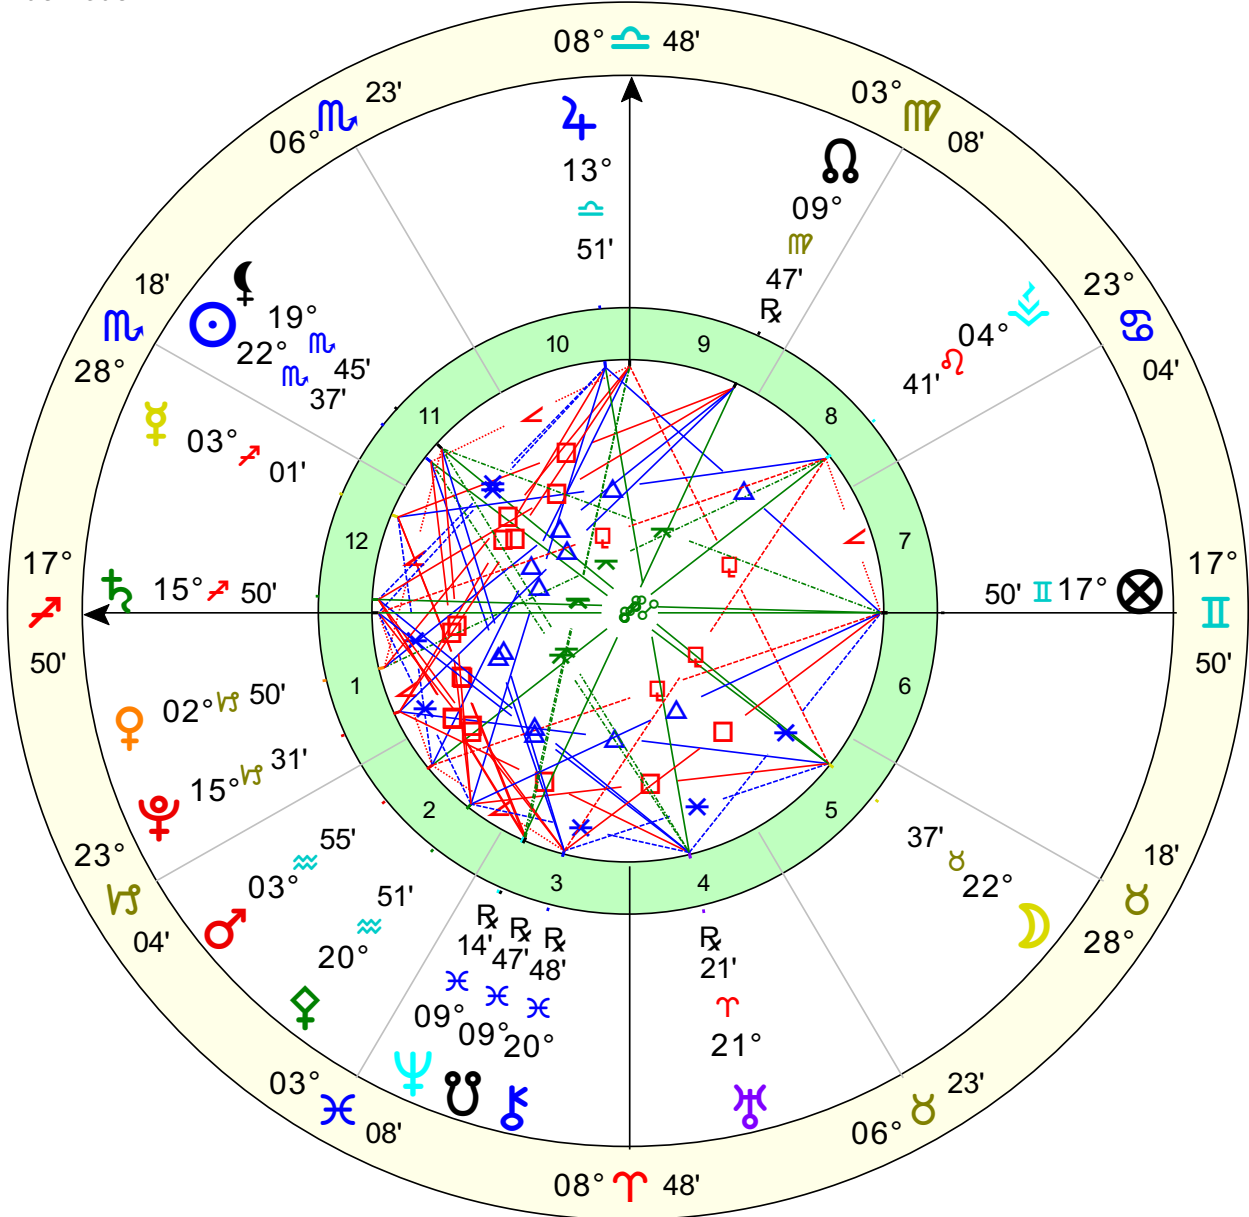

## Event Chart

Nov 14 2016, Mon

8:52 am EST +5:00

New York, NY

40°N42'51" 074°W00'23"

Geocentric

Tropical

Placidus

True Node

Chart Prepared by:

Dr. Loretta J. Standley, FIAMA

www.drstandley.com

P. O. Box 23351

St. Louis MO 63156

1-314-420-5099