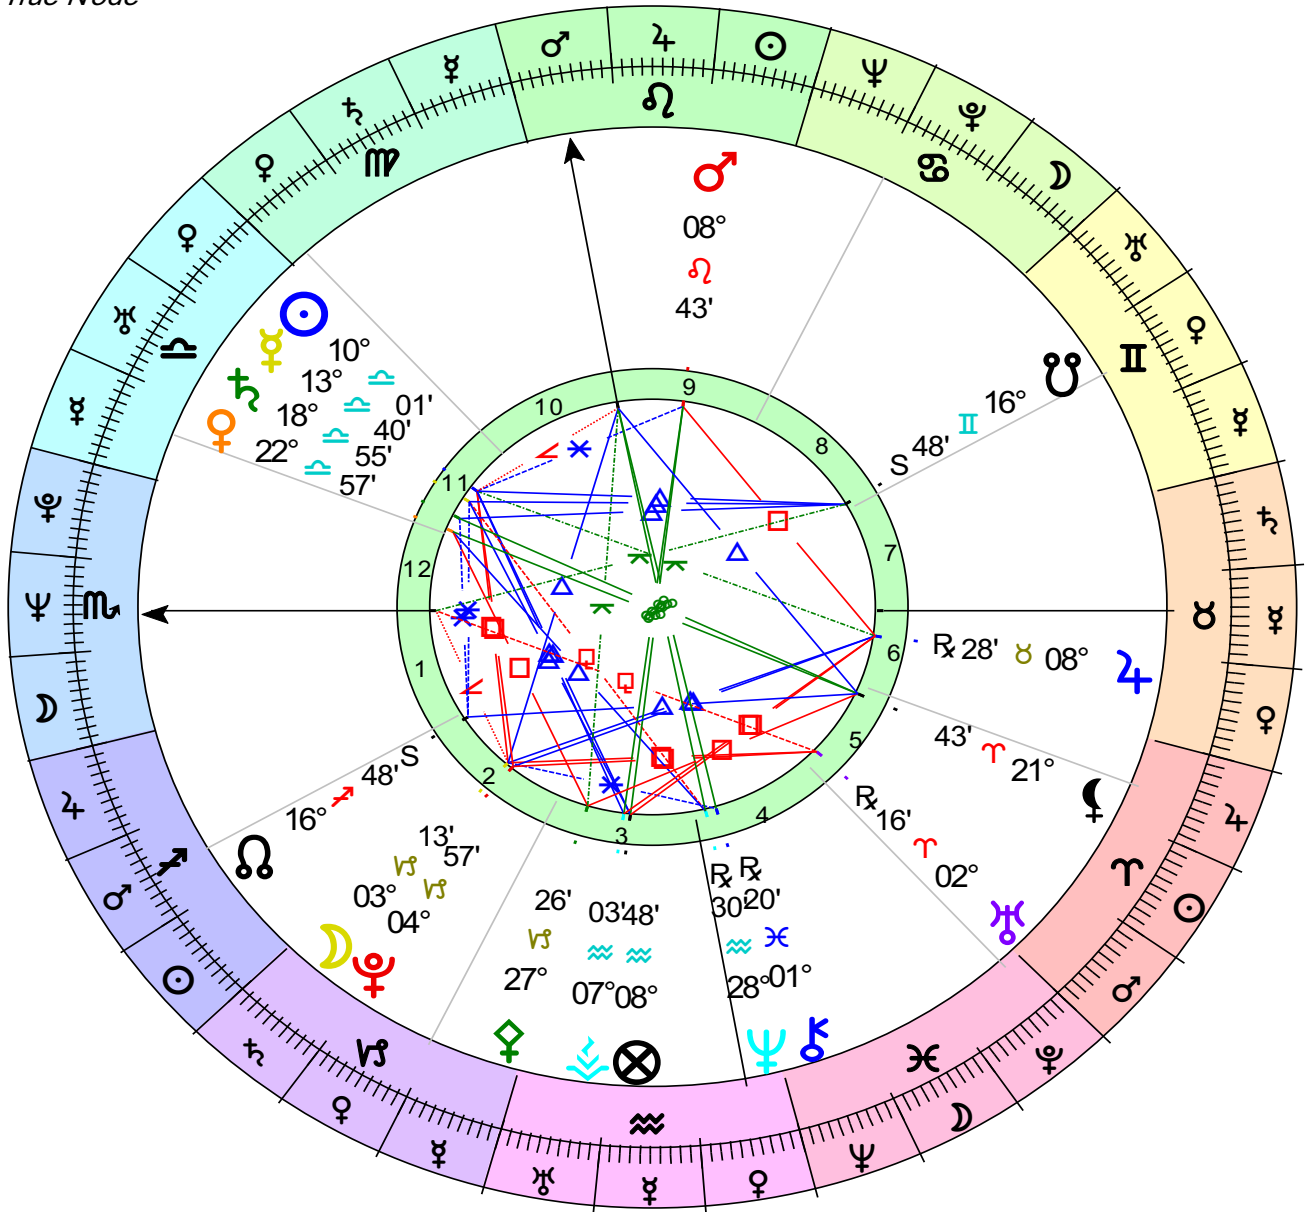

Transits Oct 3 2011

Event Chart

Oct 3 2011, Mon

10:00 am EDT +4:00

New York, NY

40°N42'51" 074°W00'23"

Geocentric

Tropical

Placidus

True Node

Chart Prepared by:

Dr. Loretta J. Standley, FIAMA

Alahusgi Motivational Resources

P. O. Box 23351

St. Louis MO63156

1-314-420-5099