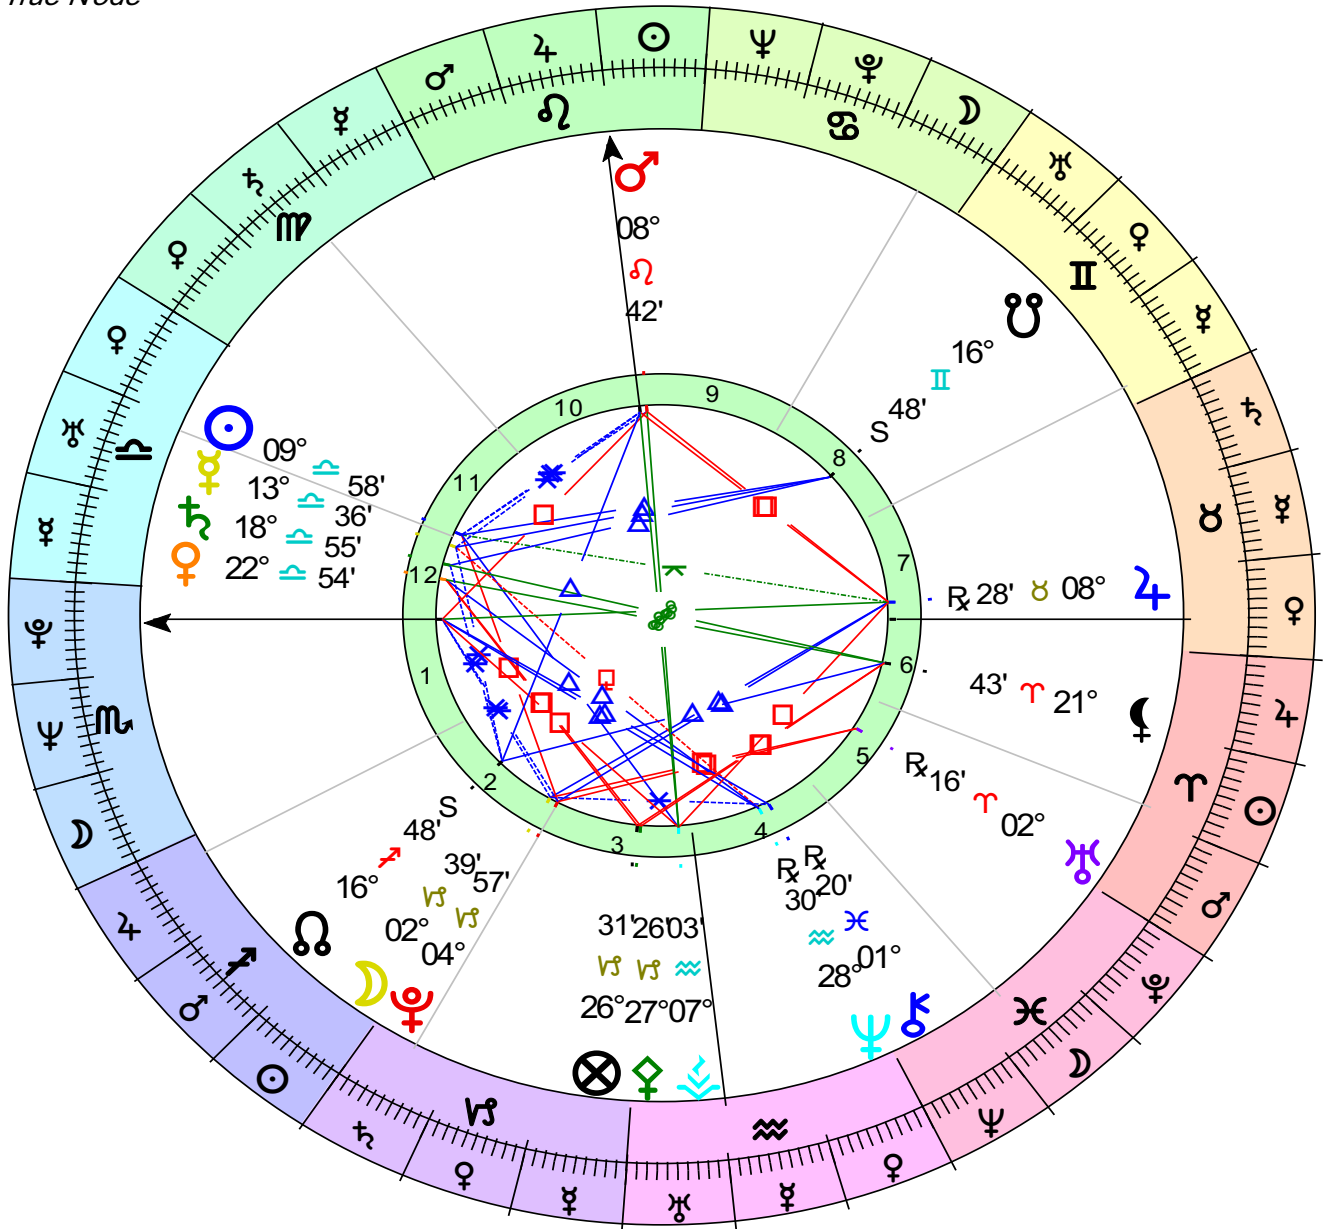

## Event Chart

Oct 3 2011, Mon

9:00 am EDT +4:00

New York, NY

40°N42'51" 074°W00'23"

Geocentric

Tropical

Placidus

True Node

Chart Prepared by:

Dr. Loretta J. Standley, FIAMA

Alahusgi Motivational Resources

P. O. Box 23351

St. Louis MO 63156

1-314-420-5099