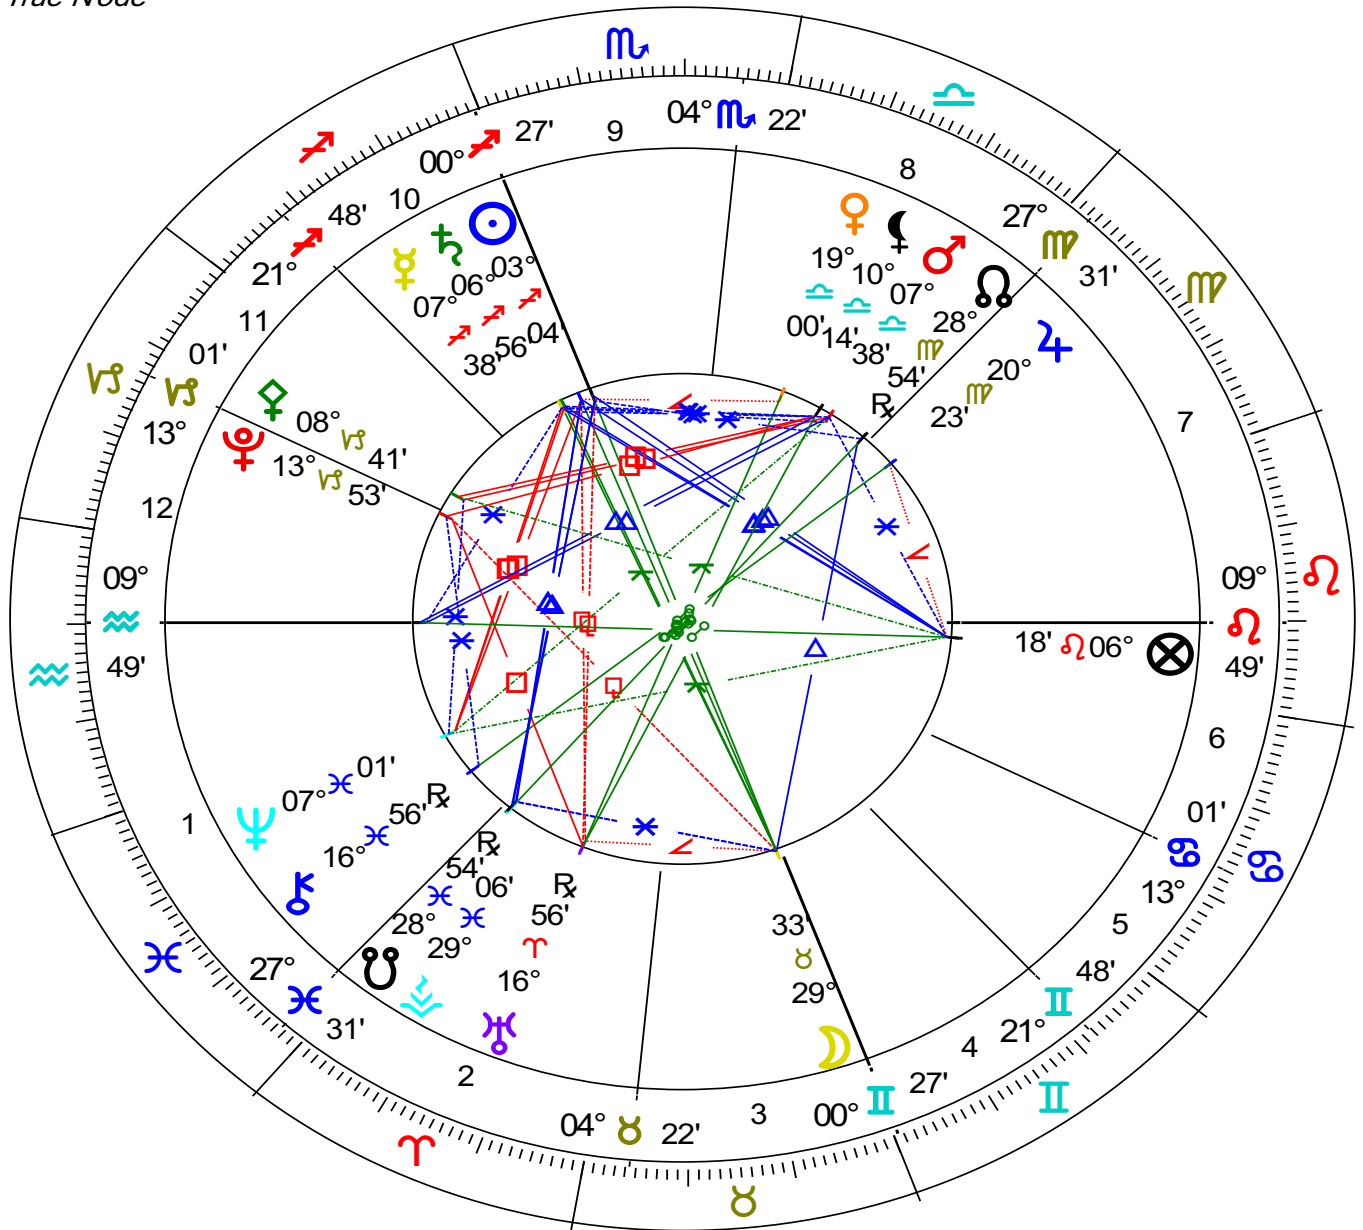

Transits Nov 25 2015

Event Chart

Nov 25 2015, Wed
11:32 am EST +5:00
New York, NY
40°N 42' 51" 074°W 00' 23"

Geocentric
Tropical
Placidus
True Node

Chart Prepared by:

Dr. Loretta J. Standley, FIAMA

www.drstandley.com

P. O. Box 23351

St. Louis MO 63156

1-314-420-5099