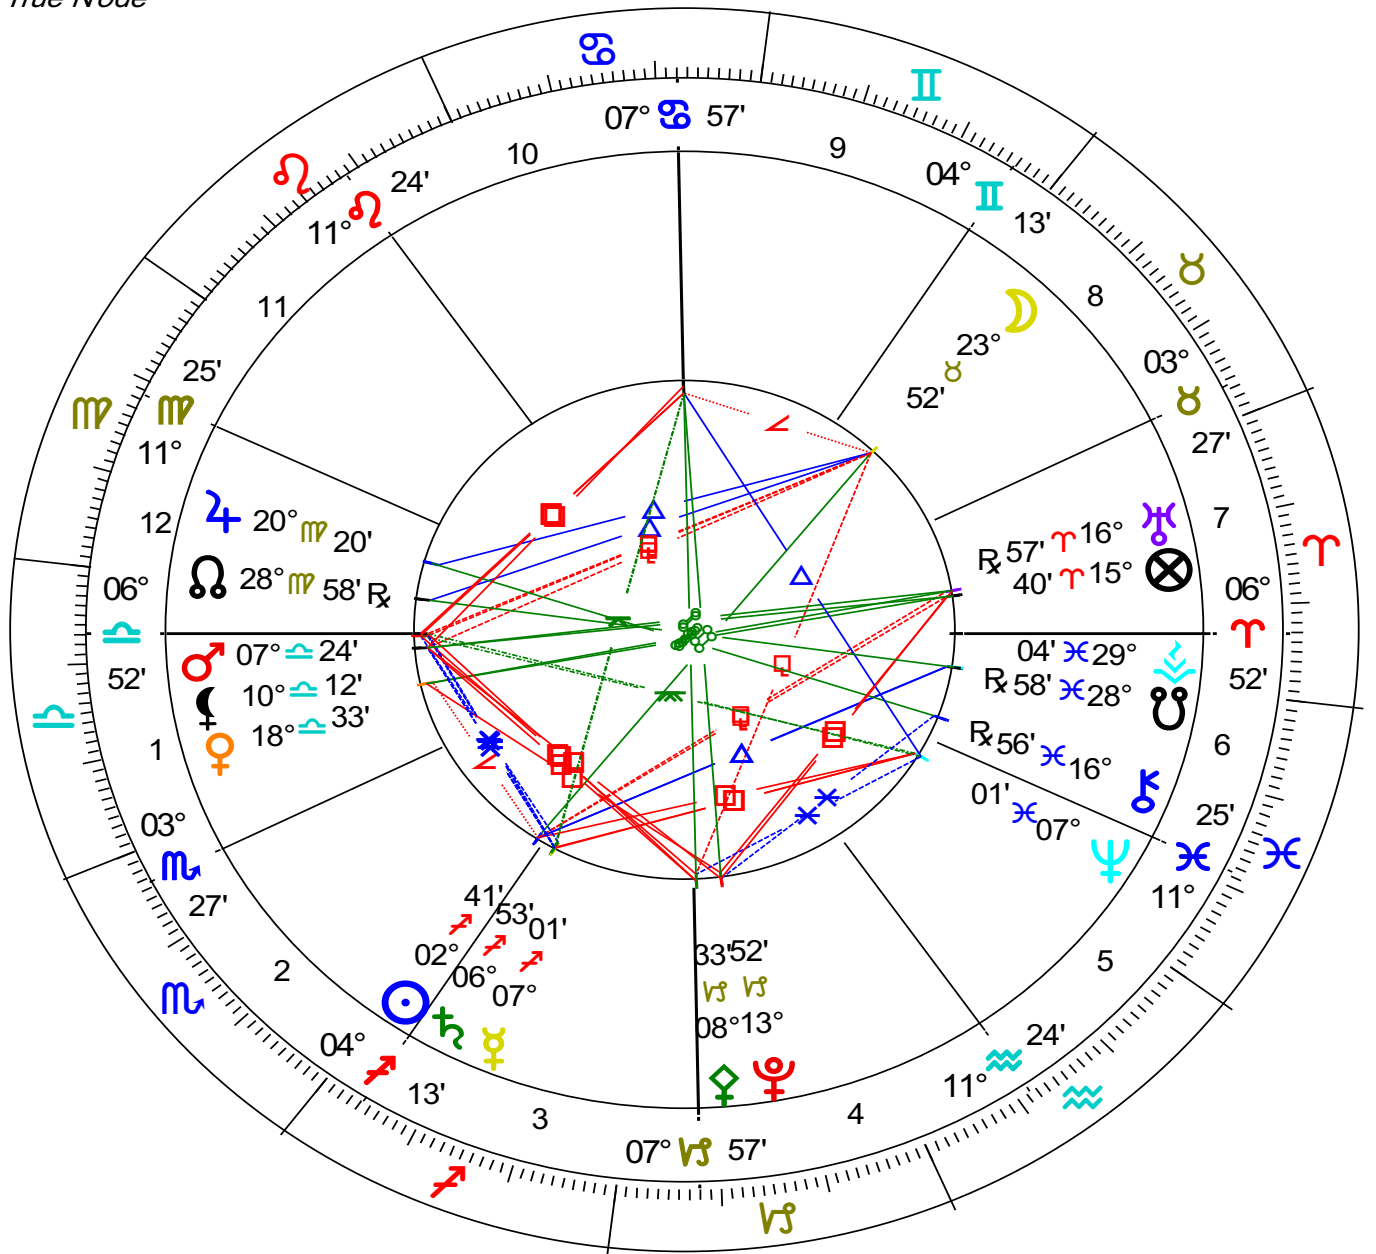

Planetary Positions at Birth

Transits November 25 2015

November 25 2015

2:15:00 AM EST

New York, NY

40°N 42'51", 74°W 00'23"

Geocentric Chart, Tropical Zodiac, Placidus House System

| Planet | | Sign | Longitude | Declination |
|-------------|-------|---------------|-------------|--------------|
| ☉ Sun | is in | ♐ Sagittarius | 2° 41' 15" | -20° 41' 00" |
| ☾ Moon | is in | ♉ Taurus | 23° 53' 48" | +14° 43' 00" |
| ☿ Mercury | is in | ♐ Sagittarius | 7° 01' 58" | -22° 31' 00" |
| ♀ Venus | is in | ♎ Libra | 18° 33' 37" | -5° 25' 00" |
| ♂ Mars | is in | ♎ Libra | 7° 24' 25" | -1° 36' 00" |
| ♃ Jupiter | is in | ♍ Virgo | 20° 20' 34" | +4° 49' 00" |
| ♄ Saturn | is in | ♐ Sagittarius | 6° 53' 35" | -19° 50' 00" |
| ♅ Uranus | is in | ♈ Aries | 16° 57' 11" | +6° 03' 00" |
| ♆ Neptune | is in | ♓ Pisces | 7° 01' 54" | -9° 40' 00" |
| ♇ Pluto | is in | ♑ Capricorn | 13° 52' 26" | -21° 04' 00" |
| ♁ N. Node | is in | ♍ Virgo | 28° 58' 03" | +0° 58' 00" |
| ♂ S. Node | is in | ♓ Pisces | 28° 58' 03" | +0° 58' 00" |
| ♌ Ascendant | is in | ♎ Libra | 6° 52' 33" | -2° 43' 00" |
| ♋ Midheaven | is in | ♋ Cancer | 7° 57' 33" | +23° 11' 00" |
| ♁ Fortuna | is in | ♈ Aries | 15° 40' 00" | +6° 09' 00" |
| ♀ Pallas | is in | ♑ Capricorn | 8° 33' 40" | +3° 01' 00" |
| ♁ Vesta | is in | ♓ Pisces | 29° 04' 03" | -8° 58' 00" |
| ♁ Chiron | is in | ♓ Pisces | 16° 56' 35" | -1° 00' 00" |

Transits Nov 25 2015
Event Chart
 Nov 25 2015, Wed
 2:15 am EST +5:00
 New York, NY
 40°N42'51" 074°W00'23"
Geocentric
Tropical
Placidus
True Node

Chart Prepared by:
 Dr. Loretta J. Standley, FIAMA
 www.drstandley.com
 P. O. Box 23351
 St. Louis MO 63156
 1-314-420-5099

Transits Nov 25 2015

Event Chart

Nov 25 2015, Wed
11:32 am EST +5:00
New York, NY
40°N 42' 51" 074°W 00' 23"

Geocentric
Tropical
Placidus
True Node

Chart Prepared by:

Dr. Loretta J. Standley, FIAMA

www.drstandley.com