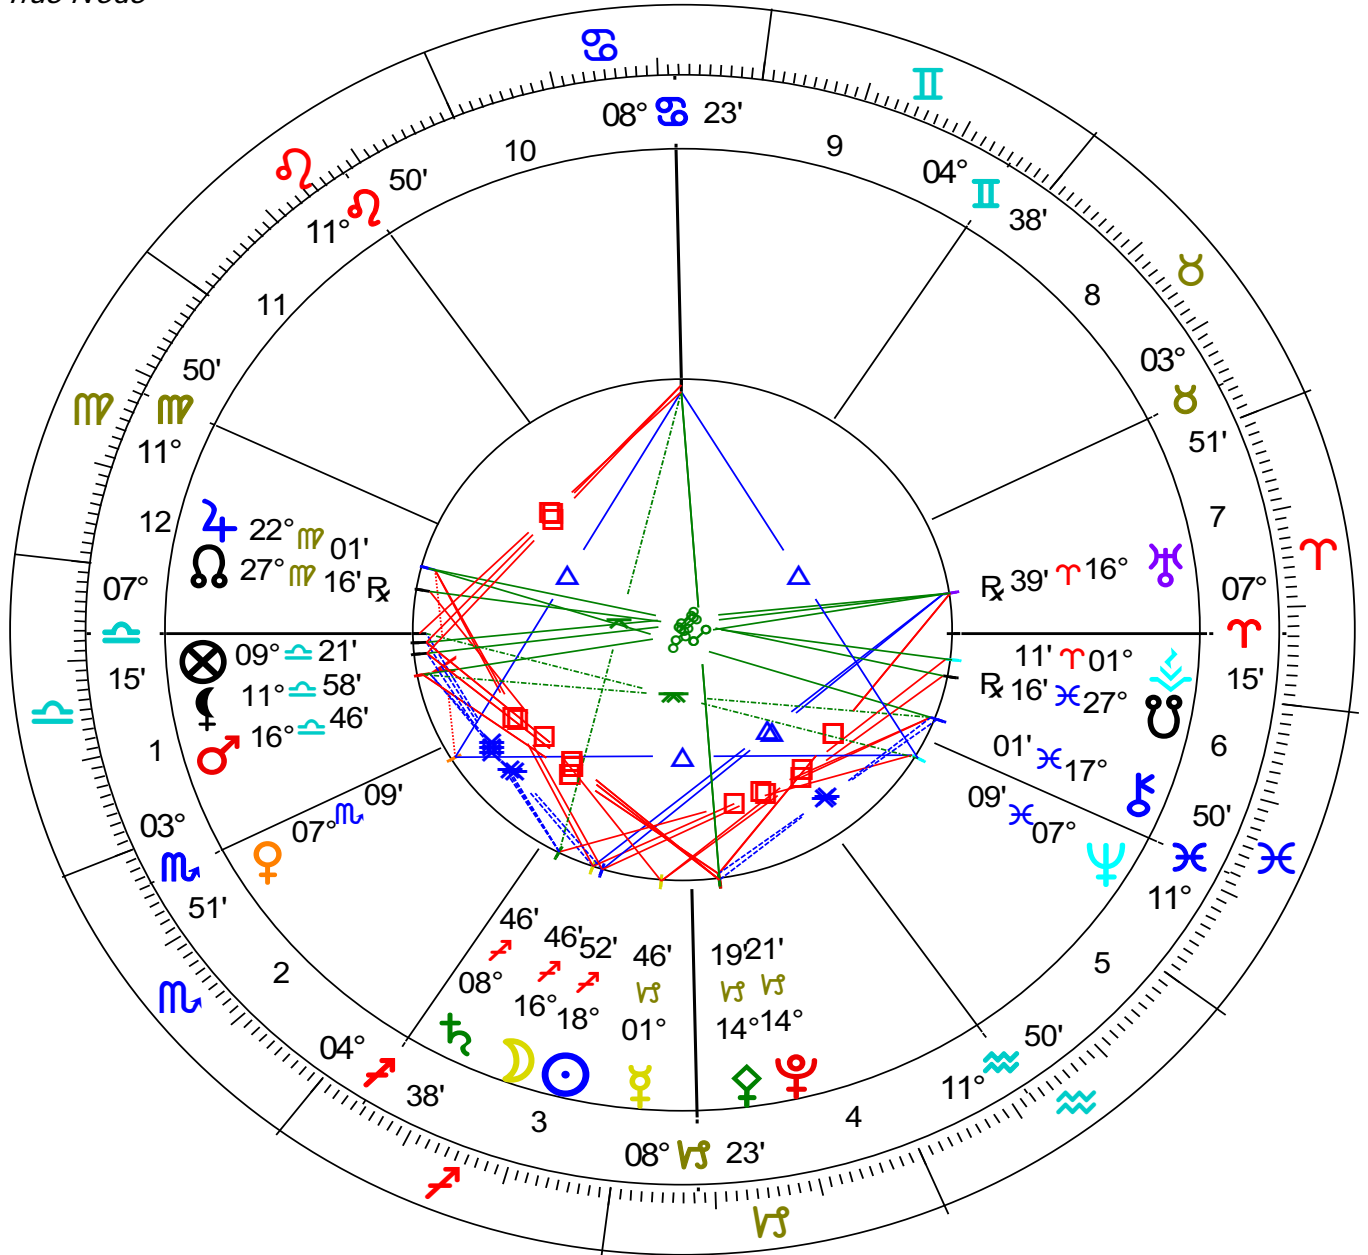

Planetary Positions at Birth

Transits December 11 2015

December 11 2015

1:14:00 AM EST

New York, NY

40°N 42'51", 74°W 00'23"

Geocentric Chart, Tropical Zodiac, Placidus House System

Planet		Sign	Longitude	Declination
☉ Sun	is in	♏ Sagittarius	18° 52' 04"	-22° 58' 00"
☾ Moon	is in	♏ Sagittarius	16° 46' 57"	-17° 52' 00"
☿ Mercury	is in	♑ Capricorn	1° 46' 25"	-25° 36' 00"
♀ Venus	is in	♏ Scorpio	7° 09' 54"	-11° 44' 00"
♂ Mars	is in	♎ Libra	16° 46' 12"	- 5° 13' 00"
♃ Jupiter	is in	♍ Virgo	22° 01' 20"	+ 4° 13' 00"
♄ Saturn	is in	♏ Sagittarius	8° 46' 53"	-20° 09' 00"
♅ Uranus	is in	♈ Aries	16° 39' 11"	+ 5° 56' 00"
♆ Neptune	is in	♓ Pisces	7° 09' 54"	- 9° 37' 00"
♇ Pluto	is in	♑ Capricorn	14° 21' 05"	-21° 02' 00"
♁ N. Node	is in	♍ Virgo	27° 16' 21"	+ 1° 18' 00"
♋ S. Node	is in	♓ Pisces	27° 16' 21"	+ 1° 18' 00"
♌ _S Ascendant	is in	♎ Libra	7° 15' 20"	- 2° 52' 00"
♌ _C Midheaven	is in	♋ Cancer	8° 24' 00"	+23° 10' 00"
⊗ Fortuna	is in	♎ Libra	9° 20' 27"	- 3° 42' 00"
♀ Pallas	is in	♑ Capricorn	14° 19' 49"	+ 2° 15' 00"
♁ Vesta	is in	♈ Aries	1° 11' 36"	- 7° 13' 00"
♁ Chiron	is in	♓ Pisces	17° 01' 07"	- 1° 03' 00"

Transits Dec 11 2015
Event Chart
 Dec 11 2015, Fri
 1:14 am EST +5:00
 New York, NY
 40°N 42°51' 074°W 00°23"
Geocentric
Tropical
Placidus
True Node

Chart Prepared by:
 Dr. Loretta J. Standley, FIAMA
 www.drstandley.com
 P. O. Box 23351
 St. Louis MO 63156
 1-314-420-5099

Transits Dec 11 2015
Event Chart
 Dec 11 2015, Fri
 5:29 am EST +5:00
 New York, NY
 40°N42'51" 074°W00'23"
Geocentric
Tropical
Placidus
True Node

Chart Prepared by:
 Dr. Loretta J. Standley, FIAMA
 www.drstandley.com
 P. O. Box 23351
 St. Louis MO63156
 1-314-420-5099