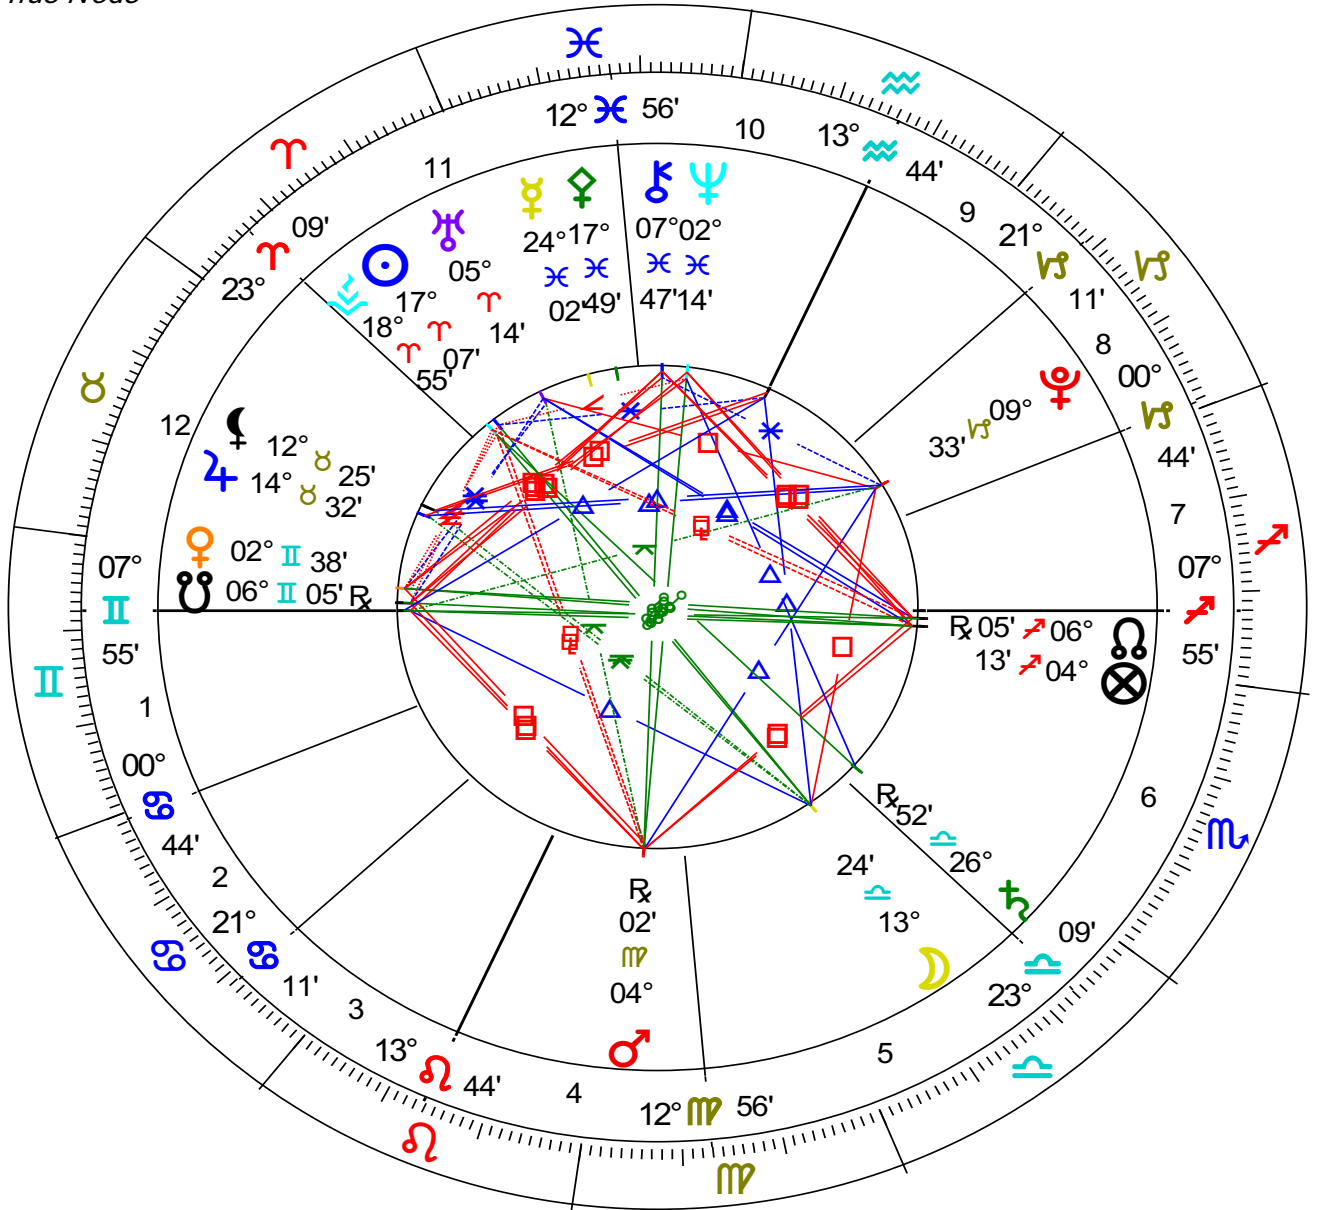

Transits Apr 6 2012

Event Chart

Apr 6 2012, Fri

9:00 am EDT +4:00

New York, NY

40°N42'51" 074°W00'23"

Geocentric

Tropical

Placidus

True Node

Chart Prepared by:

Dr. Loretta J. Standley, FIAMA

Alahusgi Motivational Resources

P. O. Box 23351

St. Louis MO 63156

1-314-420-5099

Transits Apr 6 2012

Event Chart

Apr 6 2012, Fri

3:19 pm EDT +4:00

New York, NY

40°N42'51" 074°W00'23"

Geocentric

Tropical